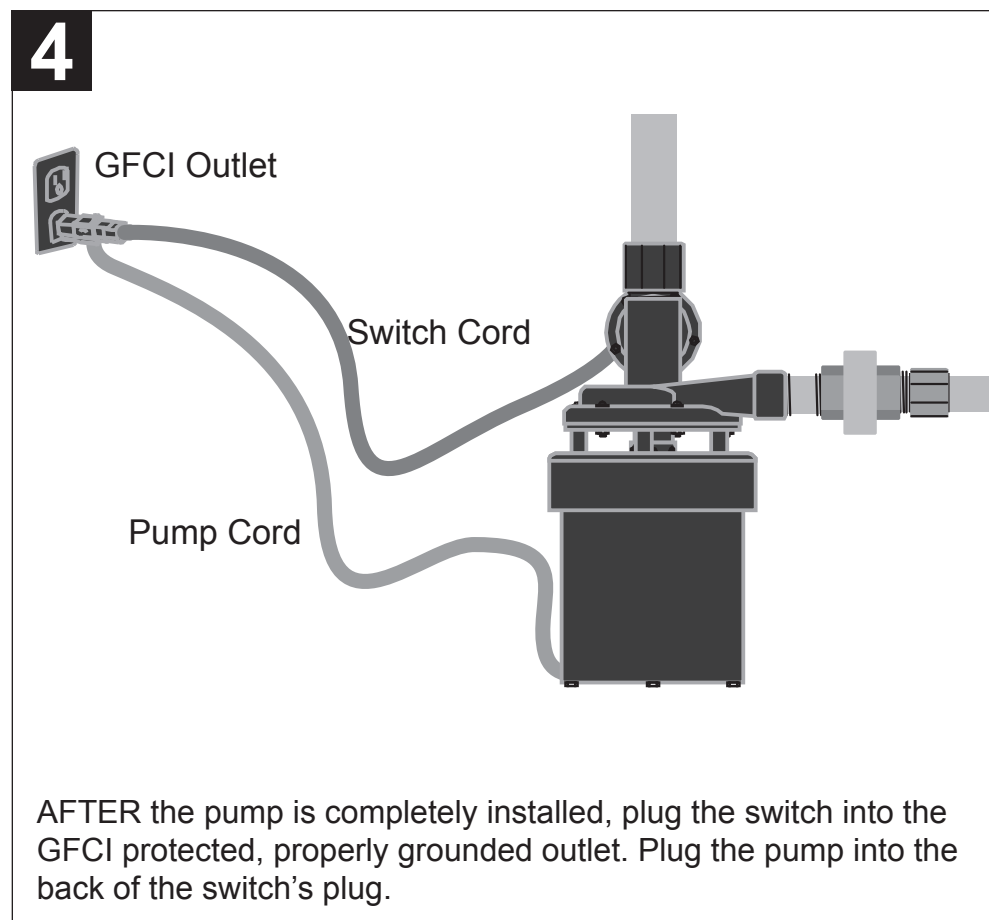

STAR[®]

WATER SYSTEMS

MODEL STL001

1/3 HP THERMOPLASTIC Utility/Laundry Sink Pump

**QUICK REFERENCE GUIDE.
SEE INSTRUCTION MANUAL FOR
COMPLETE DETAILS.**

MODELO STL001
**TERMOPLÁSTICA
 DE 1/3 HP**
 Uso general/Lavadero
 Bomba de lavadero