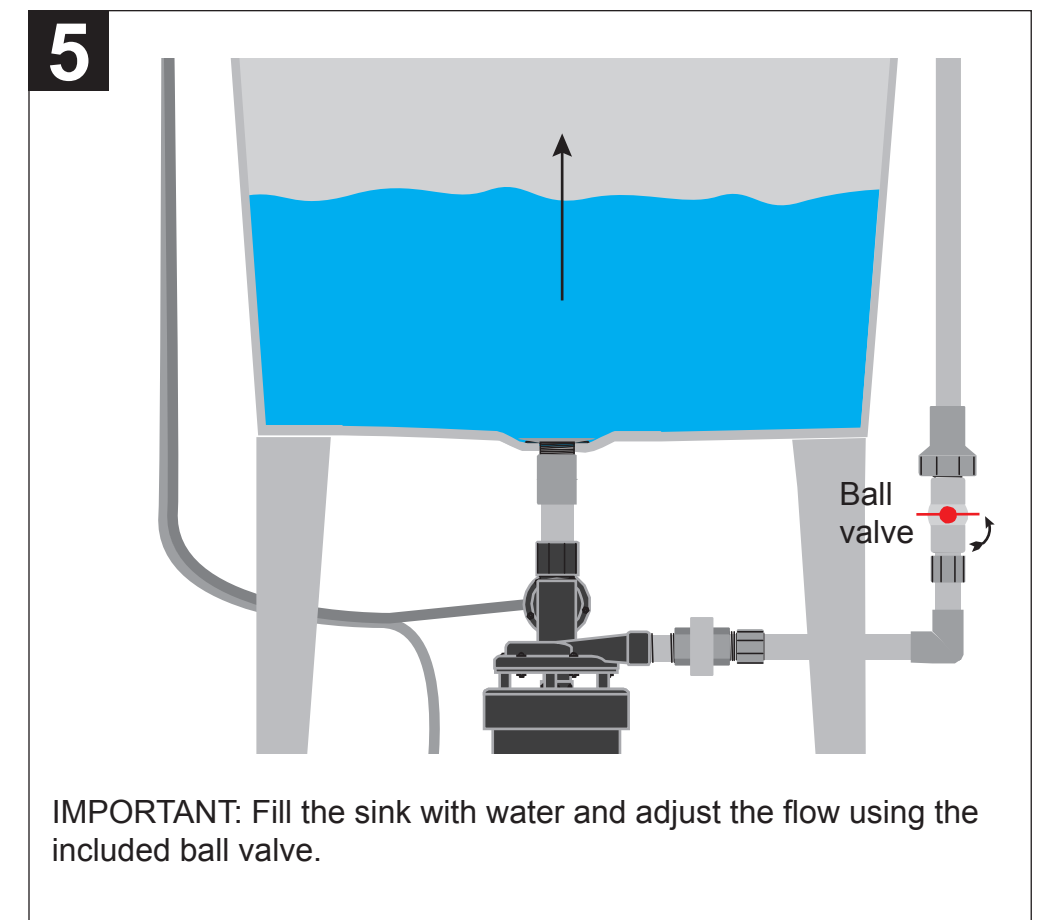

STAR[®]

WATER SYSTEMS

MODEL STL001

1/3 HP THERMOPLASTIC Utility/Laundry Sink Pump

**QUICK REFERENCE GUIDE.
SEE INSTRUCTION MANUAL FOR
COMPLETE DETAILS.**

MODELO STL001
**TERMOPLÁSTICA
 DE 1/3 HP**
 Uso general/Lavadero
 Bomba de lavadero