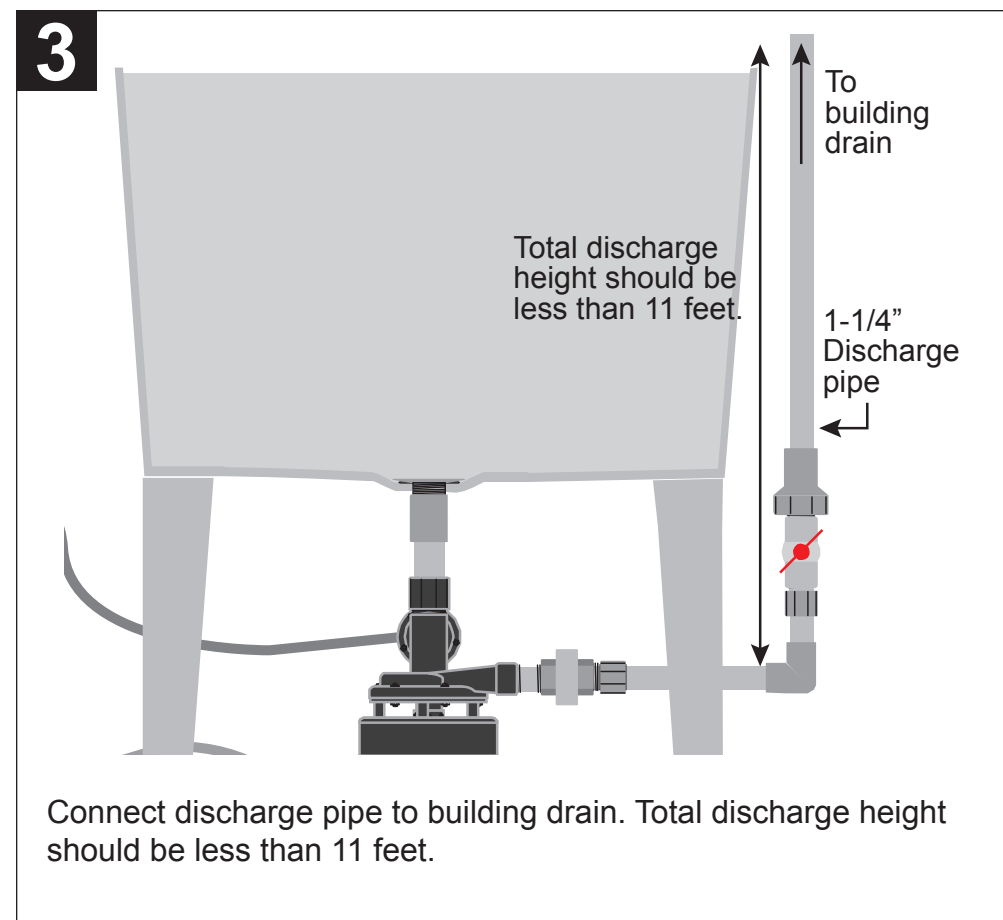

STAR[®]

WATER SYSTEMS

MODEL STL001

1/3 HP THERMOPLASTIC Utility/Laundry Sink Pump

**QUICK REFERENCE GUIDE.
SEE INSTRUCTION MANUAL FOR
COMPLETE DETAILS.**

MODELO STL001
**TERMOPLÁSTICA
 DE 1/3 HP**
 Uso general/Lavadero
 Bomba de lavadero