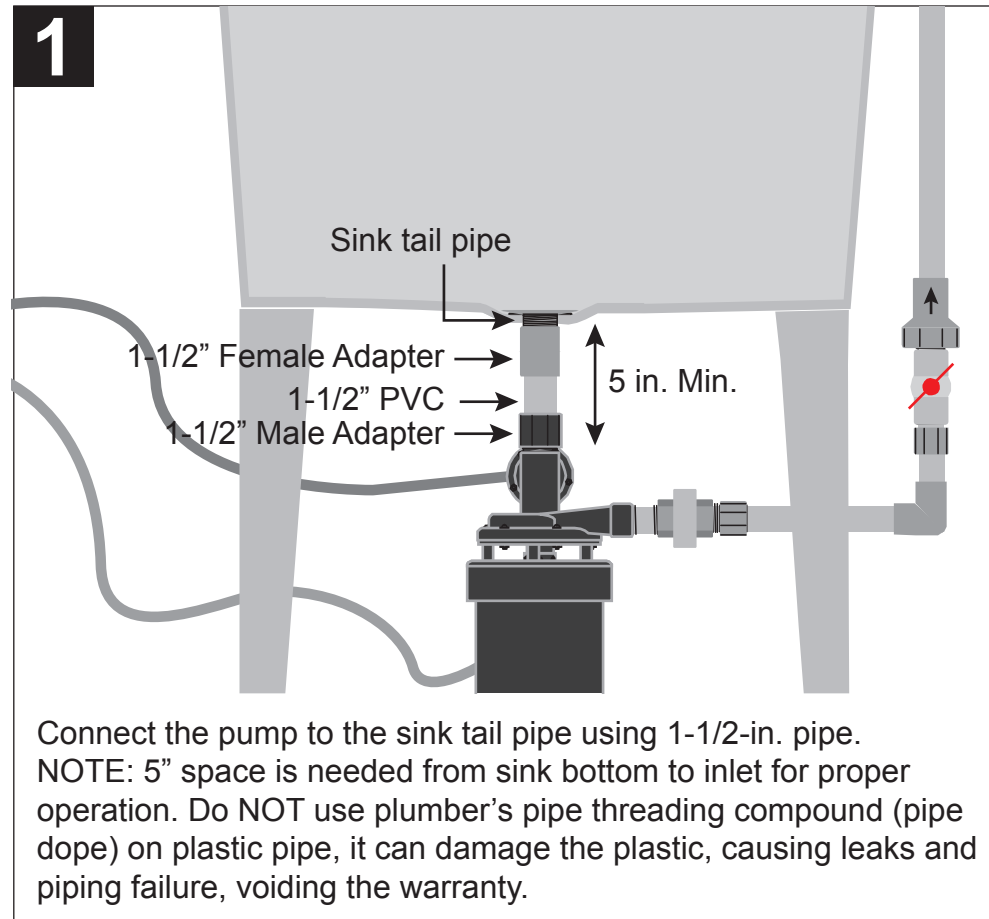

STAR[®]

WATER SYSTEMS

MODEL STL001

1/3 HP THERMOPLASTIC Utility/Laundry Sink Pump

**QUICK REFERENCE GUIDE.
SEE INSTRUCTION MANUAL FOR
COMPLETE DETAILS.**

MODELO STL001
**TERMOPLÁSTICA
 DE 1/3 HP**
 Uso general/Lavadero
 Bomba de lavadero