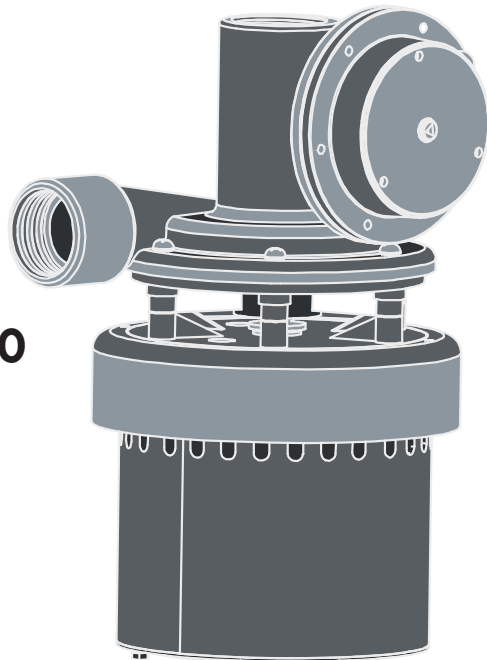

STAR[®]

WATER SYSTEMS

MODEL STL001

1/3 HP THERMOPLASTIC Utility/Laundry Sink Pump

**QUICK REFERENCE GUIDE.
SEE INSTRUCTION MANUAL FOR
COMPLETE DETAILS.**

MODELO STL001
**TERMOPLÁSTICA
 DE 1/3 HP**
 Uso general/Lavadero
 Bomba de lavadero