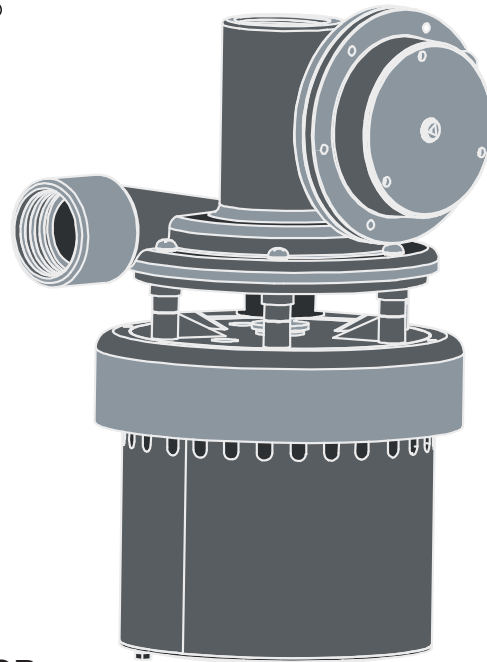

STAR[®]

WATER SYSTEMS

MODEL STL001

1/3 HP THERMOPLASTIC Utility/Laundry Sink Pump

**QUICK REFERENCE GUIDE.
SEE INSTRUCTION MANUAL FOR
COMPLETE DETAILS.**

MODELO STL001
**TERMOPLÁSTICA
 DE 1/3 HP**
 Uso general/Lavadero
 Bomba de lavadero