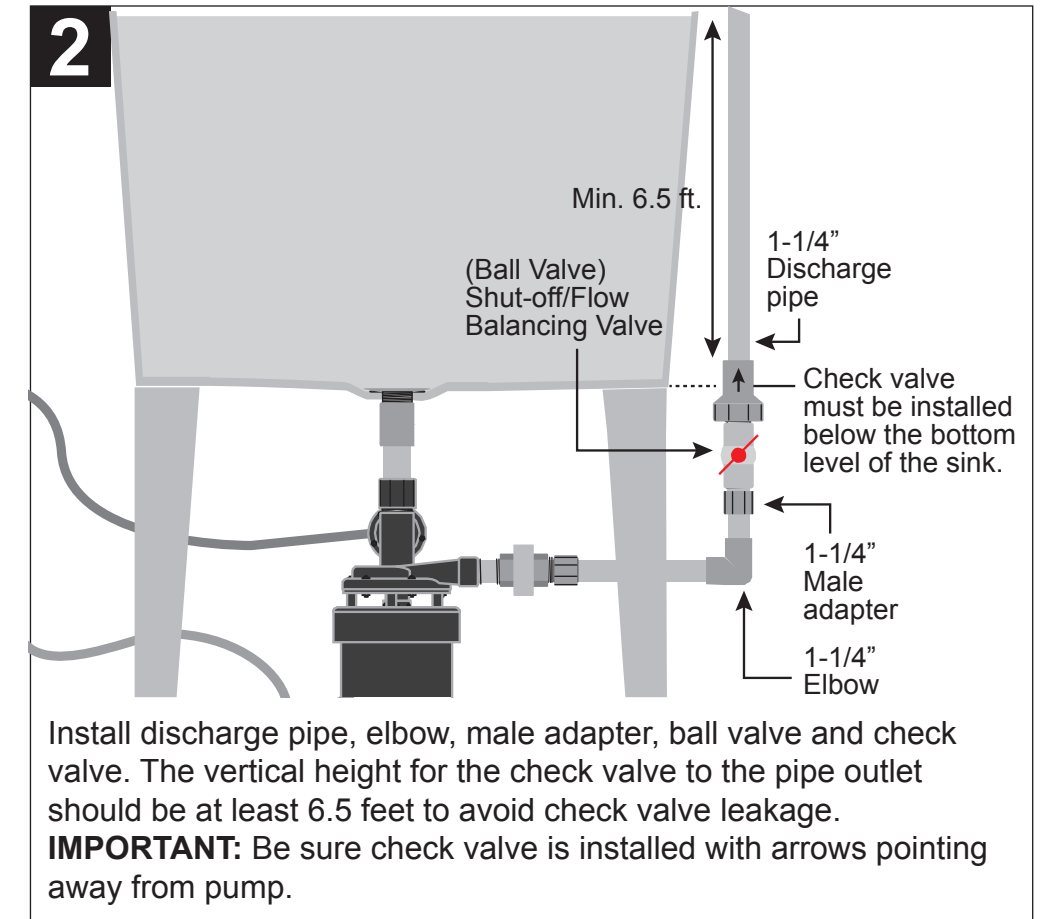

STAR[®]

WATER SYSTEMS

MODEL STL001

1/3 HP THERMOPLASTIC Utility/Laundry Sink Pump

**QUICK REFERENCE GUIDE.
SEE INSTRUCTION MANUAL FOR
COMPLETE DETAILS.**

MODELO STL001
**TERMOPLÁSTICA
 DE 1/3 HP**
 Uso general/Lavadero
 Bomba de lavadero