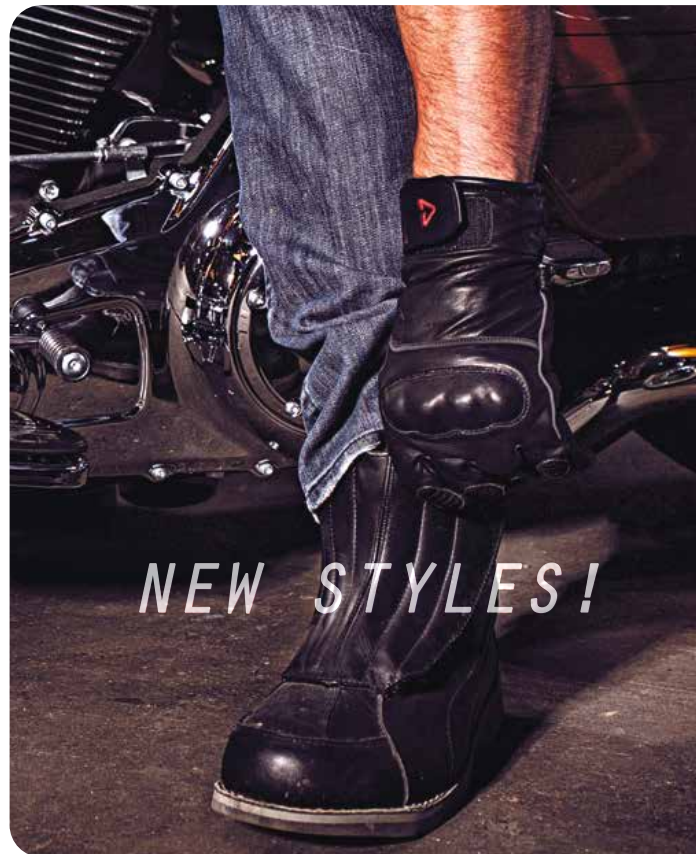

NEW STYLES!