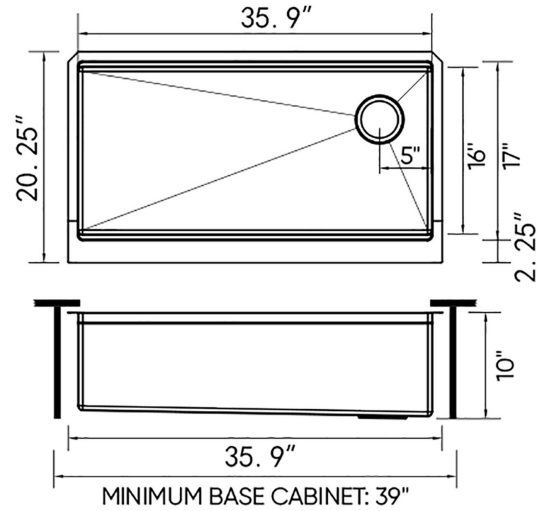

Sinber Kitchen Sink Introduction

KSS0006S-OL

Sink Net Weight: 26.9 lbs

KSS0006S-OL 35.9" L x 20.25" W Farmhouse Kitchen Sink Kitchen Sink			
Installation Type	Farmhouse/Apron	Sink Shape	Rectangular
Primary Material	304 Stainless Steel	Stainless Steel Gauge	16
Resistance Type	Scratch; Stain; Rust; Heat; Fade	Sound Dampening	Yes
Finish	Satin	Craftsmanship Type	Handmade
Kitchen Sink Workstation	Yes	Overall Dimensions	35.9" L x 20.25" W
Basin	35.9" W x 16" L x 10" D	Drain Placement	Center
Number of Faucet Holes	0	Supplier Intended and Approved Use	Residential Use; Non Residential Use
cUPC Certificates	Yes	Warranty	Lifetime Limited
Installation Required	Yes	Cut Out Template Included	Yes
Package Includes: Drain Assembly, Basket Strainer (Stainless Steel), Sink Grid (Stainless Steel), Protective Bumpers, Protective Feet, Colander, Cutting Board, Mounting Hardware.			