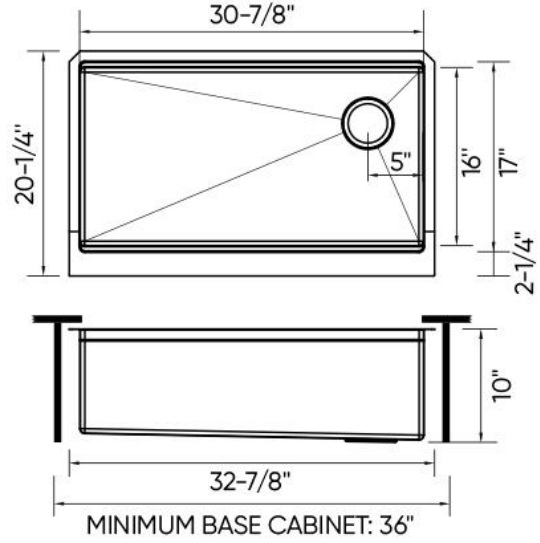

Sinber Kitchen Sink Introduction

KSS0005S-OL

Sink Net Weight: 25.24 lbs

KSS0005S-OL 33" L x 20" W Farmhouse Kitchen Sink with Basket Strainer (Set of 8)			
Installation Type	Farmhouse/Apron	Sink Shape	Rectangular
Primary Material	304 Stainless Steel	Stainless Steel Gauge	16
Resistance Type	Scratch; Stain; Rust; Heat; Fade	Sound Dampening	Yes
Finish	Satin	Craftsmanship Type	Handmade
Kitchen Sink Workstation	Yes	Overall Dimensions	32.85" L x 20.25" W
Basin	16" W x 30.85" L x 9" D	Drain Placement	Right
Number of Faucet Holes	0	Supplier Intended and Approved Use	Residential Use; Non Residential Use
cUPC Certificates	Yes	Warranty	Lifetime Limited
Installation Required	Yes	Cut Out Template Included	Yes
Package Includes: Drain Assembly, Basket Strainer (Stainless Steel), Sink Grid (Stainless Steel), Protective Bumpers, Protective Feet, Colander, Cutting Board, Mounting Hardware.			