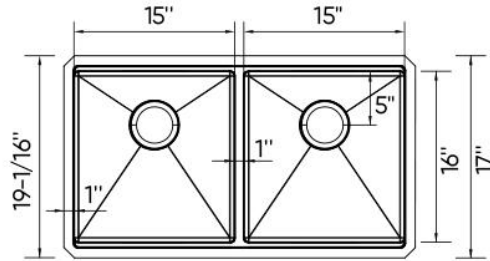

Sinber Kitchen Sink Introduction

KSS0003D-OL

Sink Net Weight: 28.44 lbs

KSS0003D-OL 33" L x 19" W Double Basin Undermount Kitchen Sink with Basket Strainer (Set of 8)			
Installation Type	Undermount	Sink Shape	Rectangular
Primary Material	304 Stainless Steel	Stainless Steel Gauge	16
Resistance Type	Scratch; Stain; Rust; Heat; Fade	Sound Dampening	Yes
Finish	Satin	Craftsmanship Type	Handmade
Number of Basins	2	Basin Split	50/50
Short Height Divider	Yes	Drain Placement	Center
Number of Faucet Holes	0	Supplier Intended and Approved Use	Residential Use; Non Residential Use
cUPC Certificates	Yes	Warranty	Lifetime Limited
Installation Required	Yes	Cut Out Template Included	Yes
Package Includes: Drain Assembly, Basket Strainer (Stainless Steel), Sink Grid (Stainless Steel), Protective Bumpers, Protective Feet, Colander, Cutting Board, Mounting Hardware.			