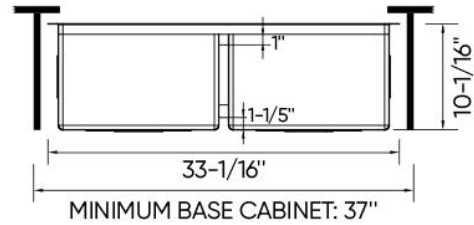

Sinber Kitchen Sink Introduction

KSS0003D-OL

Sink Net Weight: 28.44 lbs

KSS0003D-OL 33" L x 19" W Double Basin Undermount Kitchen Sink with Basket Strainer (Set of 8)			
Installation Type	Undermount	Sink Shape	Rectangular
Primary Material	304 Stainless Steel	Stainless Steel Gauge	16
Resistance Type	Scratch; Stain; Rust; Heat; Fade	Sound Dampening	Yes
Finish	Satin	Craftsmanship Type	Handmade
Number of Basins	2	Basin Split	50/50
Short Height Divider	Yes	Drain Placement	Center
Number of Faucet Holes	0	Supplier Intended and Approved Use	Residential Use; Non Residential Use
cUPC Certificates	Yes	Warranty	Lifetime Limited
Installation Required	Yes	Cut Out Template Included	Yes
Package Includes: Drain Assembly, Basket Strainer (Stainless Steel), Sink Grid (Stainless Steel), Protective Bumpers, Protective Feet, Colander, Cutting Board, Mounting Hardware.			