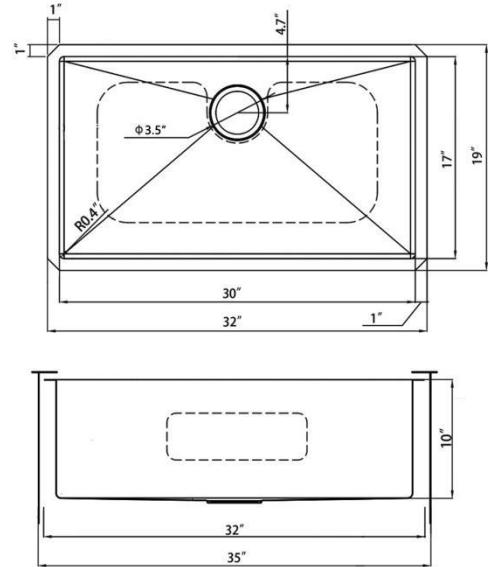

Sinber Black Kitchen Sink Introduction

Minimum Base Cabinet: 35 inches
Sink Net Weight: 21.4 lbs

32" L x 19" W Undermount Black Kitchen Sink			
Installation Type	Undermount	Sink Shape	Rectangular
Primary Material	304 Stainless Steel	Stainless Steel Gauge	18
Resistance Type	Scratch; Stain; Rust; Heat; Fade	Sound Dampening	Yes
Color	Black	Craftsmanship Type	Handmade
Overall Product Weight	21.4 lb.	Overall Dimensions	32" L x 19" W x 10" H
Basin	17" W x 30" L x 10" D	Drain Placement	Center
Number of Faucet Holes	0	Supplier Intended and Approved Use	Residential Use; Non Residential Use
cUPC Certificates	Yes	Warranty	Lifetime Limited
Installation Required	Yes	Cut Out Template Included	Yes
Package Includes: Undermount sink, mounting hardware and cut-out template.			