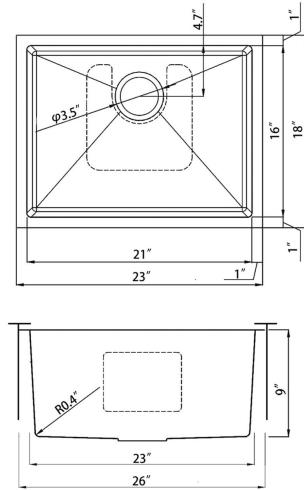

Sinber Black Kitchen Sink Introduction

Minimum Base Cabinet: 26 inches
Sink Net Weight: 13.4 lbs

23" L x 18" W Undermount Black Kitchen Sink			
Installation Type	Undermount	Sink Shape	Rectangular
Primary Material	304 Stainless Steel	Stainless Steel Gauge	18
Resistance Type	Scratch; Stain; Rust; Heat; Fade	Sound Dampening	Yes
Finish	Satin	Craftsmanship Type	Handmade
Overall Dimensions	23" L x 18" W	Basin	16" W x 21" L x 9" D
Basin Hole Diameter	3.5"	Drain Placement	Center
Number of Faucet Holes	0	Supplier Intended and Approved Use	Residential Use; Non Residential Use
cUPC Certificates	Yes	Warranty	Lifetime Limited
Installation Required	Yes	Cut Out Template Included	Yes
Package Includes: Undermount sink, mounting hardware and cut-out template.			