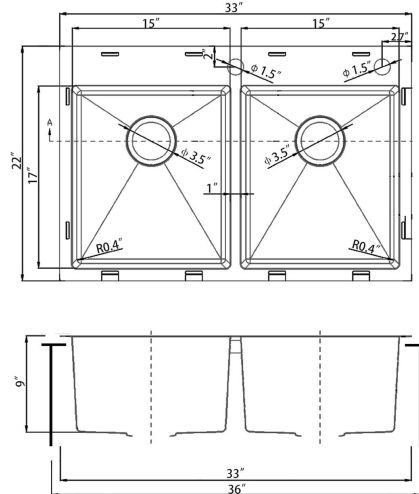

### Sinber Black Kitchen Sink Introduction

Minimum Base Cabinet: 36 inches  
Sink Net Weight: 25.57 lbs

33" L x 22" W Double Basin Drop-In Black Kitchen Sink			
<b>Installation Type</b>	Drop-in	<b>Sink Shape</b>	Rectangular
<b>Primary Material</b>	304 Stainless Steel	<b>Stainless Steel Gauge</b>	18
<b>Resistance Type</b>	Scratch; Stain; Rust; Heat; Fade	<b>Sound Dampening</b>	Yes
<b>Finish</b>	Silver	<b>Craftsmanship Type</b>	Handmade
<b>Number of Basins</b>	2	<b>Basin Split</b>	50/50
<b>Hole Diameter</b>	1.5"	<b>Drain Placement</b>	Center
<b>Number of Faucet Holes</b>	3	<b>Supplier Intended and Approved Use</b>	Residential Use; Non Residential Use
<b>cUPC Certificates</b>	Yes	<b>Warranty</b>	Lifetime Limited
<b>Installation Required</b>	Yes	<b>Cut Out Template Included</b>	Yes
<b>Package Includes: Countertop sink, mounting hardware and cut-out template.</b>			