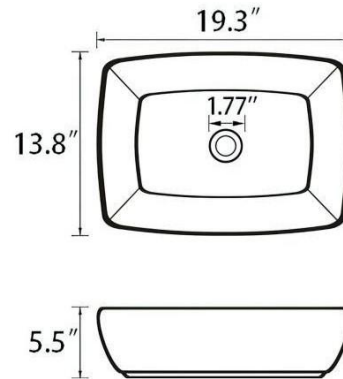

Sinber Ceramic Bathroom Sink

BVS1914A-OL

Net Weight: 21.16 lbs

BVS1914A-OL 19" L x 13" W White Ceramic Rectangular Vessel Bathroom Sink			
Installation Type	Vessel	Sink Shape	Rectangular
Primary Material	Ceramic	Finish	White
Natural Variation Type	No Natural Variation	Basin	13.8" W x 19.3" L x 5.5" D
Overall	19.3" L x 13.8" W	Overall Product Weight	21.16 lb.
Number of Faucet Holes	No Faucet holes	Drain Placement	Center
Shut-Off Valve Included	No	P-Trap Included	No
cUPC Certificates	Yes	Supplier Intended and Approved Use	Residential Use; Non Residential Use
Installation Required	Yes	Warranty	Lifetime Limited