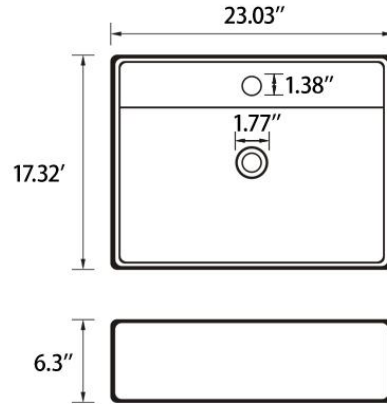

Sinber Ceramic Bathroom Sink

BVS2417A-OL

Net Weight: 38.8 lbs

BVS2417A-OL White Ceramic Rectangular Vessel Bathroom Sink			
Installation Type	Vessel	Sink Shape	Rectangular
Primary Material	Ceramic	Finish	White
Natural Variation Type	No Natural Variation	Basin	23.03" L x 17.32" W x 6" D
Overall	23.03" L x 17.32" W x 6.3" H	Overall Product Weight	38.8 lb.
Number of Faucet Holes	1	Drain Placement	Center
Shut-Off Valve Included	No	P-Trap Included	No
cUPC Certificates	Yes	Supplier Intended and Approved Use	Residential Use; Non Residential Use
Installation Required	Yes	Warranty	Lifetime Limited
Package Includes: Vessel sink, mounting hardware and cut-out template.			