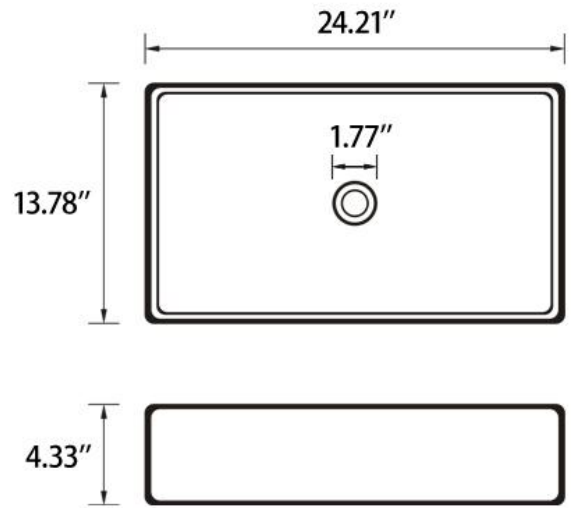

Sinber Ceramic Bathroom Sink

BVS2414A-OL

Net Weight: 20.94 lbs

BVS2414A-OL White Ceramic Rectangular Vessel Bathroom Sink			
Installation Type	Vessel	Sink Shape	Rectangular
Primary Material	Ceramic	Finish	White
Natural Variation Type	No Natural Variation	Basin	24.21" L x 13.78" W x 4" D
Overall	24.21" L x 13.78" W x 4.33" H	Overall Product Weight	20.94 lb.
Number of Faucet Holes	0	Compatible Faucet Type	Vessel Sink Faucet
Shut-Off Valve Included	No	P-Trap Included	No
cUPC Certificates	Yes	Supplier Intended and Approved Use	Residential Use
Installation Required	Yes	Warranty	Lifetime Limited
Package Includes: Countertop sink, mounting hardware and cut-out template.			