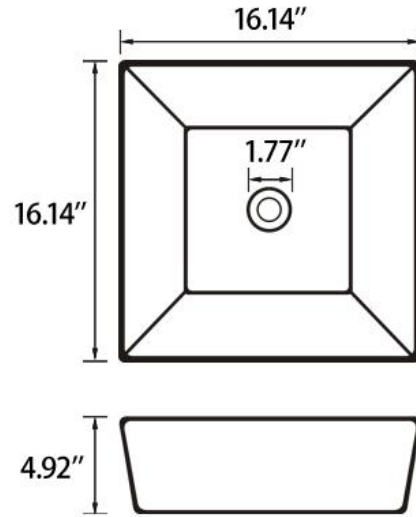

Sinber Ceramic Bathroom Sink

BVS1616A-OL

Net Weight: 16.76 lbs

BVS1616A-OL White Ceramic Square Vessel Bathroom Sink			
Installation Type	Vessel	Sink Shape	Rectangular
Primary Material	Ceramic	Finish	White
Natural Variation Type	No Natural Variation	Basin	16.14" L x 16.14" W x 4.5" D
Overall	16.14" L x 16.14" W x 4.92" H	Overall Product Weight	16.76 lb.
Number of Faucet Holes	0	Drain Placement	Center
Shut-Off Valve Included	No	P-Trap Included	No
cUPC Certificates	Yes	Supplier Intended and Approved Use	Residential Use; Non Residential Use
Installation Required	Yes	Warranty	Lifetime Limited
Package Includes: Countertop sink, mounting hardware and cut-out template.			