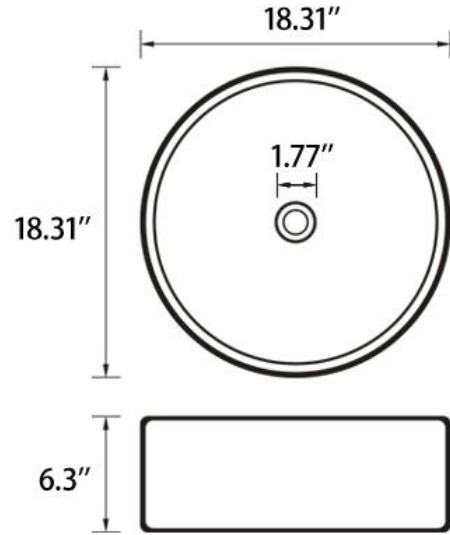

Sinber Ceramic Bathroom Sink

BVS1818A-OL

Net Weight: 24.36 lbs

BVS1818A-OL White Ceramic Circular Vessel Bathroom Sink			
Installation Type	Vessel	Sink Shape	Circular
Primary Material	Ceramic	Finish	White
Natural Variation Type	No Natural Variation	Basin	18.31" L x 18.31" W x 6" D
Overall	18.31" L x 18.31" W x 6.3" H	Overall Product Weight	24.36 lb.
Number of Faucet Holes	0	Drain Placement	Center
Shut-Off Valve Included	No	P-Trap Included	No
cUPC Certificates	Yes	Supplier Intended and Approved Use	Residential Use; Non Residential Use
Installation Required	Yes	Warranty	Lifetime Limited
Package Includes: Countertop sink, mounting hardware and cut-out template.			