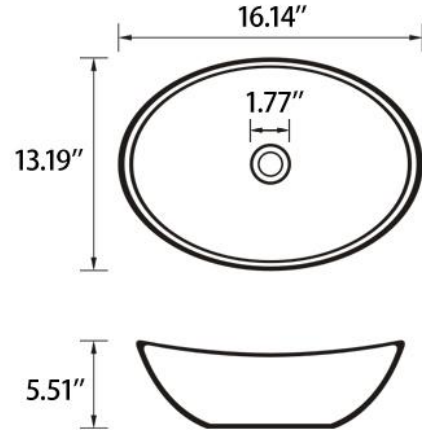

Sinber Ceramic Bathroom Sink

BVS1613A-OL

Net Weight: 13.45 lbs

BVS1613A-OL White Ceramic Oval Vessel Bathroom Sink			
Installation Type	Vessel	Sink Shape	Oval
Primary Material	Ceramic	Finish	White
Overflow Hole	No	Basin	16" L x 13" W x 5" D
Overall	16.14" L x 13.19" W x 5.51" H	Overall Product Weight	13.45 lb.
Faucet Included	No	Compatible Faucet Type	Vessel Sink Faucet
Number of Faucet Holes	0	Drain Placement	Center
cUPC Certificates	Yes	Supplier Intended and Approved Use	Residential Use; Non Residential Use
Installation Required	Yes	Warranty	Lifetime Limited
Package Includes: Vessel sink, mounting hardware and cut-out template.			