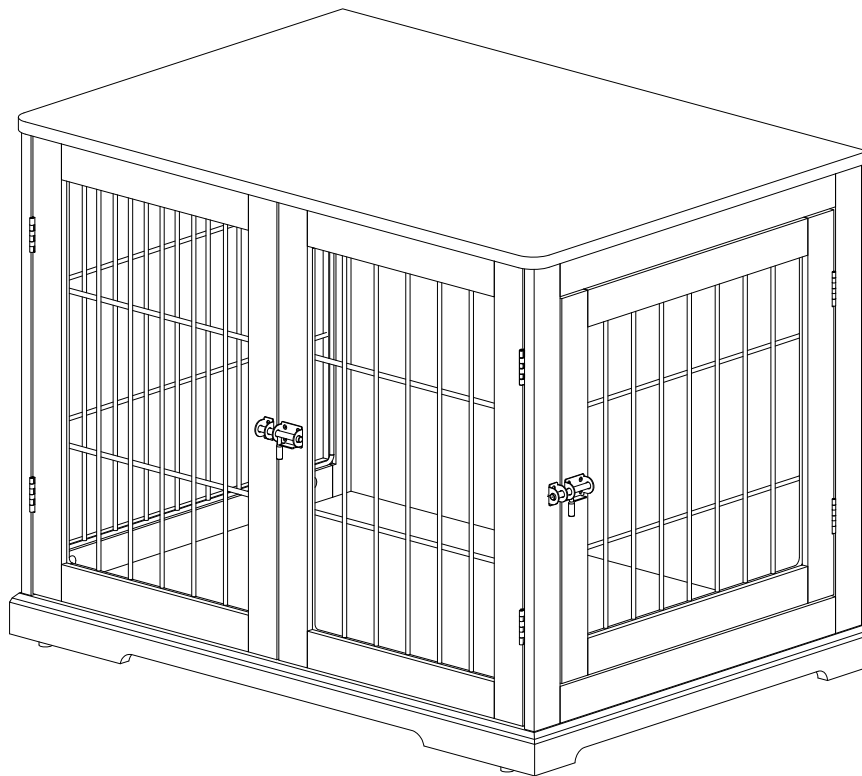

Assembly and Care Instruction Wood and Wire Pet Crate

! WARNINGS **!**

PLEASE READ BEFORE YOU BEGIN

- Do NOT use Power Tools.
- Do NOT tighten all bolts and screws until the entire unit has been assembled.
- Clean surface with a mild soap and damp cloth. Do not use harsh chemicals or cleaning abrasives as it will damage the surface.
- This product is intended for pets only. Do not sit or stand on unit.
- Do not allow children to play near working area.

ADVICE

1. Please read the instructions thoroughly.
2. Adult assembly required. Assembly is easier with two people.
3. Assemble on clean soft surface(s) to prevent scratching finish.
4. Identify all parts and hardware.
5. Screws of the door hinges can be adjusted as needed.
6. Read all instructions before assembling unit. Keep instructions for future use.
7. Upon completion of assembly - make sure all screws, bolts, and fasteners have been securely tightened.
8. Maximum weight for top is 120 pounds.
9. Please put the product on a smooth level surface after you assembled it.

TOOL NEEDED

SCREWDRIVERS REQUIRED

- NOT INCLUDED

Item No.		Color	Code
3975	Wood and Wire Pet Crate	white	5
		gray	6
		espresso-brown	7

Pos. No.	Description	Measurement	Quantity	Item No. -5	Item No. -6	Item No. -7
Pos. A	Roof	32.75 × 22.75 × 0.5 in. (83.2 × 57.9 × 1.5 cm)	1	39755-50	39756-50	39757-50
Pos. B	Side panel with door	22.5 × 22.25 × 0.5 in. (57.4 × 56.4 × 1.5 cm)	1	39755-20	39756-20	39757-20
Pos. C	Side panel	22.5 × 22.25 × 0.5 in. (57.4 × 56.4 × 1.5 cm)	1	39755-21	39756-21	39757-21
Pos. D	Backwall	30.75 × 23 × 0.25 in. (78.4 × 58.6 × 0.5 cm)	1	39755-40	39756-40	39757-40
Pos. E	Bottom plate	32.75 × 22.75 × 2.25 in. (83.2 × 57.9 × 6 cm)	1	39755-10	39756-10	39757-10
Pos. F	Door, front, left	17.75 × 13.5 × 0.5 in. (45.4 × 34.3 × 1.5 cm)	1	39755-30	39756-30	39757-30
Pos. G	Door, front, right	17.75 × 13.5 × 0.5 in. (45.4 × 34.3 × 1.5 cm)	1	39755-31	39756-31	39757-31
	Hardware set			3976-60	3976-60	3976-60