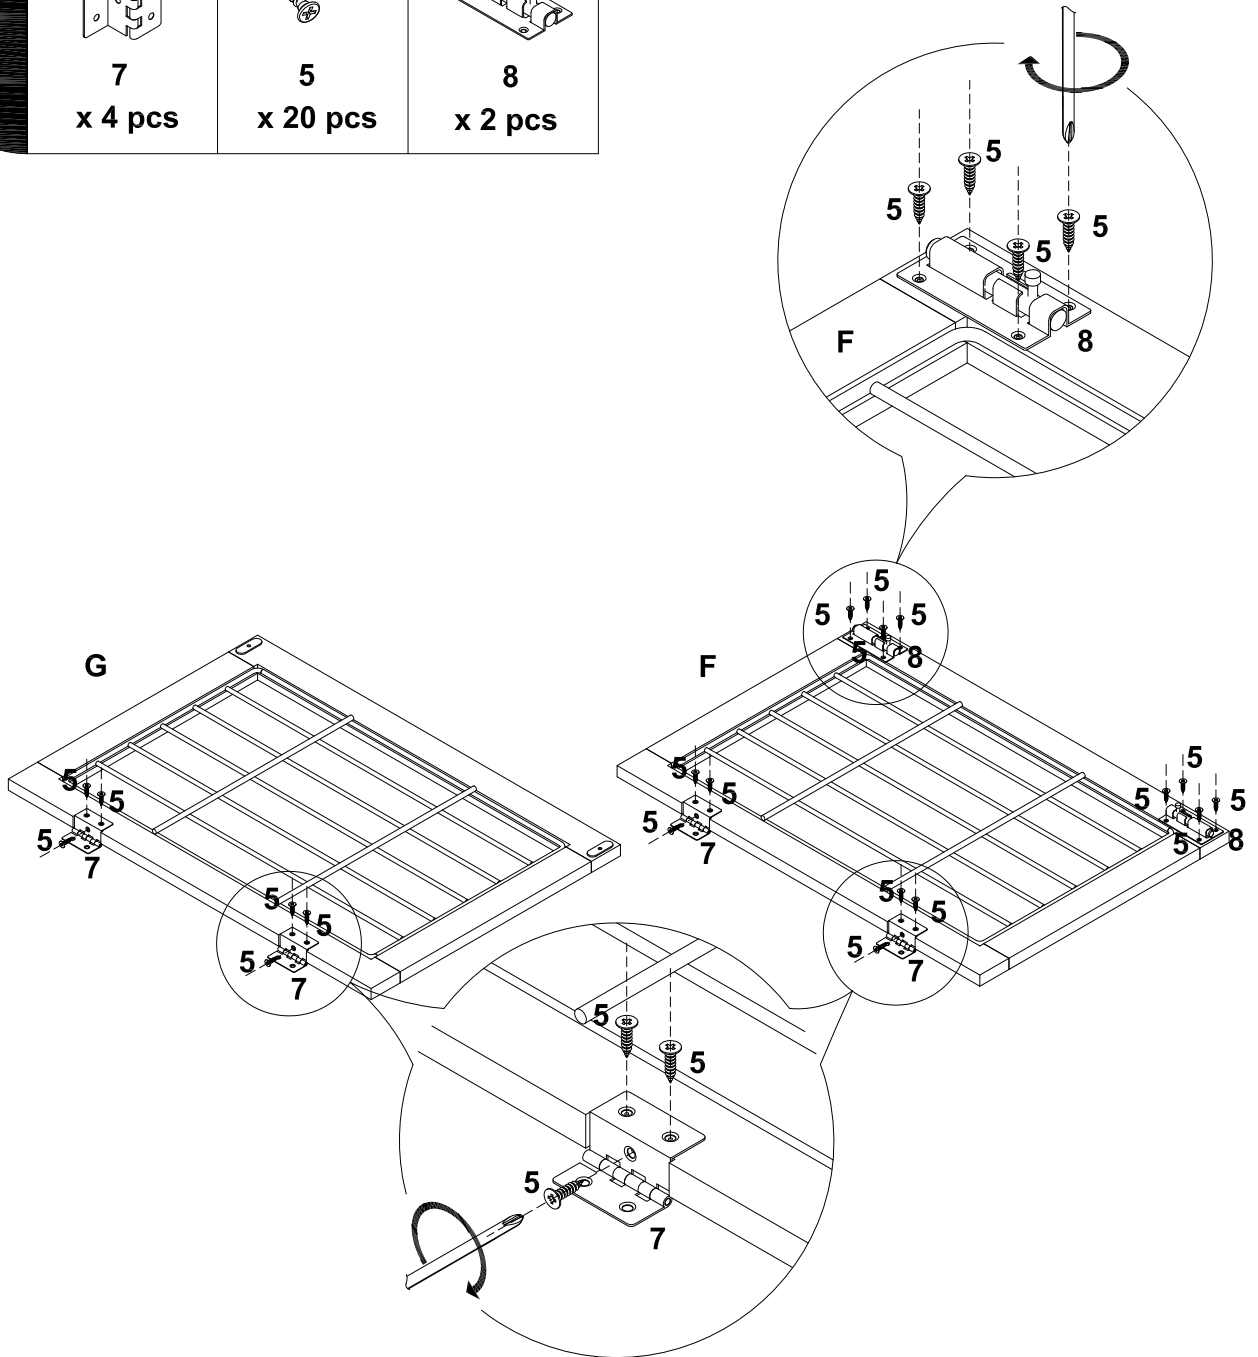

ASSEMBLY INSTRUCTIONS

1			
	7 x 4 pcs	5 x 20 pcs	8 x 2 pcs