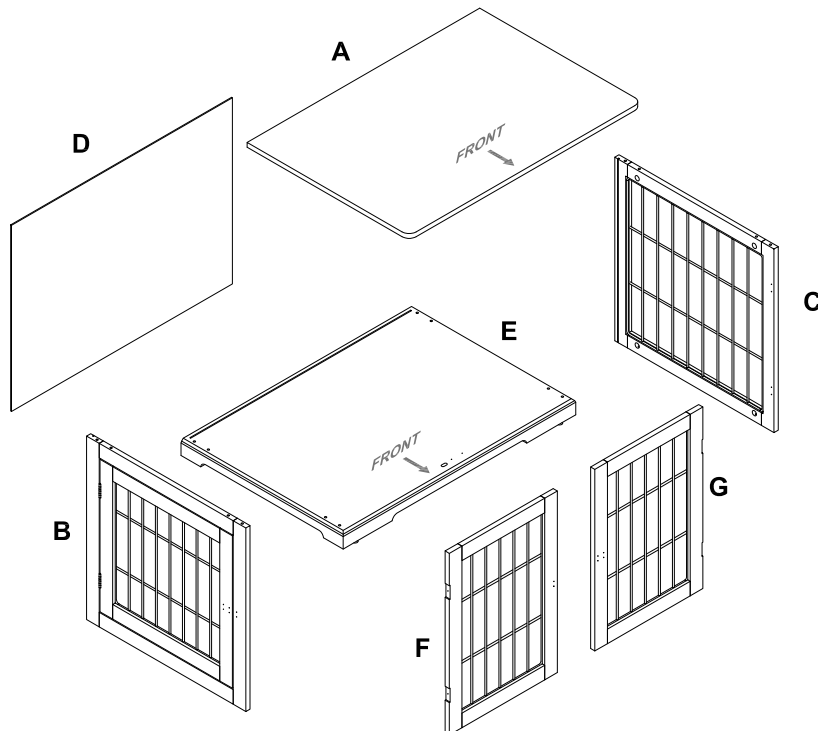

ADVICE

1. Please read the instructions thoroughly.
2. Adult assembly required. Assembly is easier with two people.
3. Assemble on clean soft surface(s) to prevent scratching finish.
4. Identify all parts and hardware.
5. Screws of the door hinges can be adjusted as needed.
6. Read all instructions before assembling unit. Keep instructions for future use.
7. Upon completion of assembly - make sure all screws, bolts, and fasteners have been securely tightened.
8. Maximum weight for top is 120 pounds.
9. Please put the product on a smooth level surface after you assembled it.

TOOL NEEDED

SCREWDRIVERS REQUIRED

- NOT INCLUDED

Item No.		Color	Code
3975	Wood and Wire Pet Crate	white	5
		gray	6
		espresso-brown	7

Pos. No.	Description	Measurement	Quantity	Item No. -5	Item No. -6	Item No. -7
Pos. A	Roof	32.75 × 22.75 × 0.5 in. (83.2 × 57.9 × 1.5 cm)	1	39755-50	39756-50	39757-50
Pos. B	Side panel with door	22.5 × 22.25 × 0.5 in. (57.4 × 56.4 × 1.5 cm)	1	39755-20	39756-20	39757-20
Pos. C	Side panel	22.5 × 22.25 × 0.5 in. (57.4 × 56.4 × 1.5 cm)	1	39755-21	39756-21	39757-21
Pos. D	Backwall	30.75 × 23 × 0.25 in. (78.4 × 58.6 × 0.5 cm)	1	39755-40	39756-40	39757-40
Pos. E	Bottom plate	32.75 × 22.75 × 2.25 in. (83.2 × 57.9 × 6 cm)	1	39755-10	39756-10	39757-10
Pos. F	Door, front, left	17.75 × 13.5 × 0.5 in. (45.4 × 34.3 × 1.5 cm)	1	39755-30	39756-30	39757-30
Pos. G	Door, front, right	17.75 × 13.5 × 0.5 in. (45.4 × 34.3 × 1.5 cm)	1	39755-31	39756-31	39757-31
	Hardware set			3976-60	3976-60	3976-60

- | | | | | | | | | | |
|--|---|---|---|---|---|--|---|---|---|
| Pos. 1 | Pos. 2 | Pos. 3 | Pos. 4 | Pos. 5 | Pos. 6 | Pos. 7 | Pos. 8 | Pos. 9 | Pos. 10 |
|  |  |  |  |  |  |  |  |  |  |
| 1
x 8 pcs | 2
x 8 pcs | 3
x 8 pcs | 4
x 2 pcs | 5
x 36 pcs | 6
x 2 pcs | 7
x 4 pcs | 8
x 2 pcs | 9
x 4 pcs | 10
x 12 pcs |