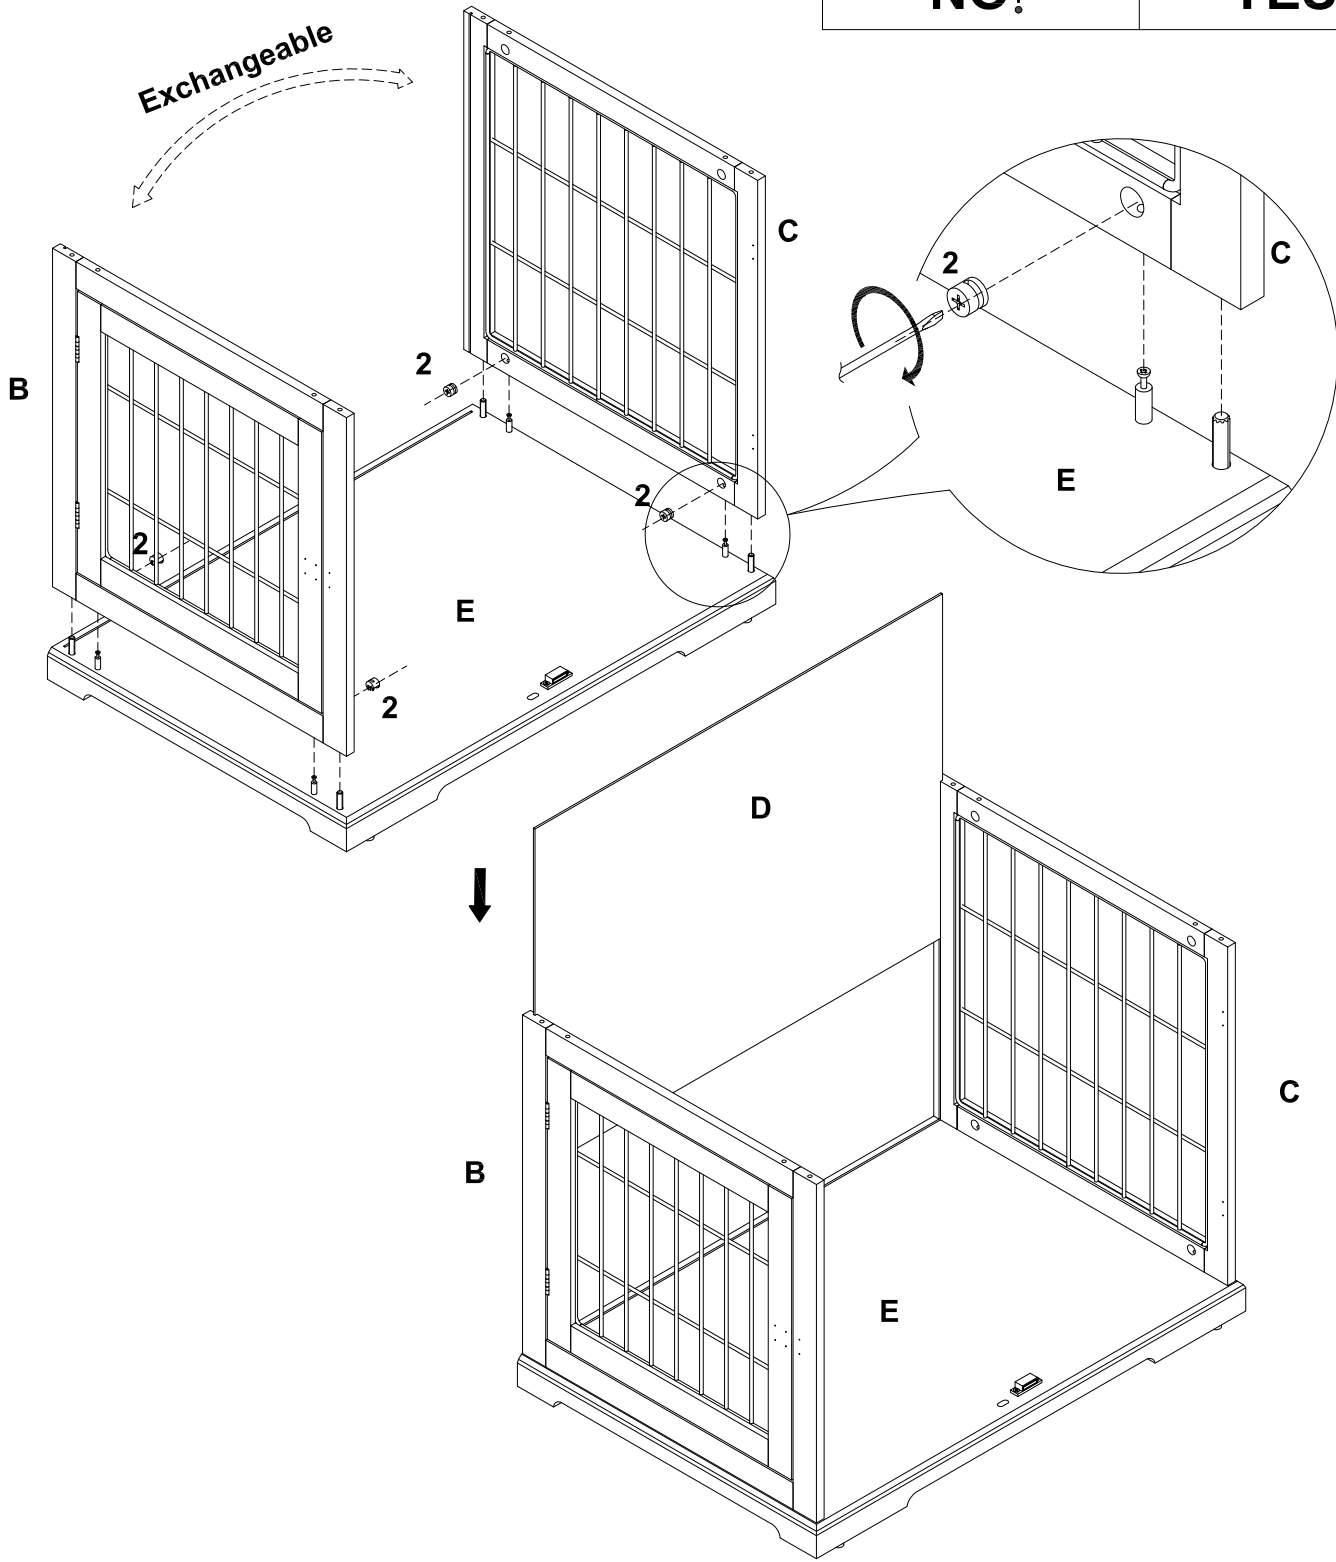

TOOL NEEDED

SCREWDRIVERS REQUIRED

- NOT INCLUDED

Item No.		Color	Code
3975	Wood and Wire Pet Crate	white	5
		gray	6
		espresso-brown	7

Pos. No.	Description	Measurement	Quantity	Item No. -5	Item No. -6	Item No. -7
Pos. A	Roof	32.75 × 22.75 × 0.5 in. (83.2 × 57.9 × 1.5 cm)	1	39755-50	39756-50	39757-50
Pos. B	Side panel with door	22.5 × 22.25 × 0.5 in. (57.4 × 56.4 × 1.5 cm)	1	39755-20	39756-20	39757-20
Pos. C	Side panel	22.5 × 22.25 × 0.5 in. (57.4 × 56.4 × 1.5 cm)	1	39755-21	39756-21	39757-21
Pos. D	Backwall	30.75 × 23 × 0.25 in. (78.4 × 58.6 × 0.5 cm)	1	39755-40	39756-40	39757-40
Pos. E	Bottom plate	32.75 × 22.75 × 2.25 in. (83.2 × 57.9 × 6 cm)	1	39755-10	39756-10	39757-10
Pos. F	Door, front, left	17.75 × 13.5 × 0.5 in. (45.4 × 34.3 × 1.5 cm)	1	39755-30	39756-30	39757-30
Pos. G	Door, front, right	17.75 × 13.5 × 0.5 in. (45.4 × 34.3 × 1.5 cm)	1	39755-31	39756-31	39757-31
	Hardware set			3976-60	3976-60	3976-60

- | | | | | | | | | | |
|--|---|---|---|---|---|--|---|---|---|
| Pos. 1 | Pos. 2 | Pos. 3 | Pos. 4 | Pos. 5 | Pos. 6 | Pos. 7 | Pos. 8 | Pos. 9 | Pos. 10 |
|  |  |  |  |  |  |  |  |  |  |
| 1
x 8 pcs | 2
x 8 pcs | 3
x 8 pcs | 4
x 2 pcs | 5
x 36 pcs | 6
x 2 pcs | 7
x 4 pcs | 8
x 2 pcs | 9
x 4 pcs | 10
x 12 pcs |

ASSEMBLY INSTRUCTIONS

1			
	7 x 4 pcs	5 x 20 pcs	8 x 2 pcs

2	 1 x 8 pcs	 4 x 2 pcs	 5 x 4 pcs	 3 x 4 pcs
---	--	--	--	--

5			
	5 x 8 pcs	6 x 2 pcs	10 x 12 pcs

Step 1

Step 2

⚠ Please latch it before fixing on the door.