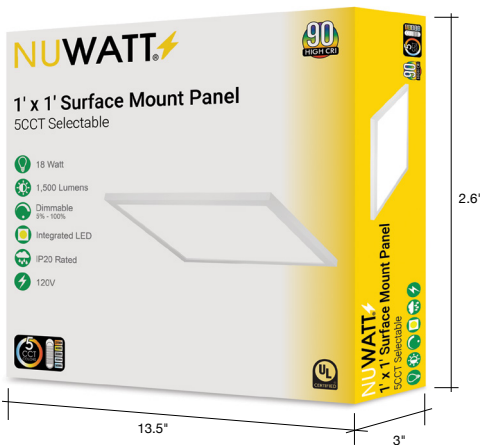

2'x2'

1'x4'

2'x4'

Surface Mount / Flush Mount LED Flat Panels

Applications:

- 3 Sizes- 1' x 4', 2' x 2', 2' x 4'
- Flush Mount, Surface Mount or Drop Ceiling
- Use in your- Entryway, Kitchen, Bathroom, Living Room, Hallway & Bar

Product Information:

- Internal flicker-free triac-dimmable driver
- 5CCT Kelvin Selectable Switch
- Compatible with Most Triac Wall Dimmers On the Market
- Only 1" Thick in Size

Aluminum Trim

CCT Switch

Slide Bracket Lock

Included Hardware

Mounting Bracket

-  3 Kelvin Selectable
-  40 Watt
-  4000 Lumens
-  Triac Dimmable
-  Integrated LED
-  IP20 Rated
-  120V

RETAIL READY STAND OUT PACKAGING

Packaging subject to size change based on product size

1" X 4" SURFACE MOUNT PANEL

NW-SM-1X4-40W-3CT-UV-2P

LUMENS	4,000
WATTAGE	40W
VOLTAGE	120/277V
TRIM	WH- White
COLOR TEMP	30/40/50K
BEAM ANGLE	120°
LIFE HOURS	50,000
CRI	80
DIMMABLE	0-10V Commercial Dimmer