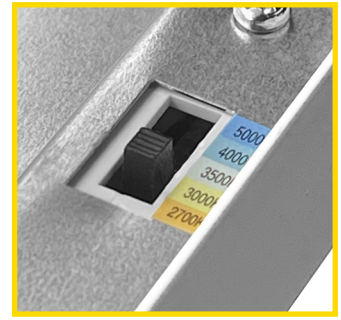

2'x2'

1'x4'

2'x4'

Surface Mount / Flush Mount LED Flat Panels

Applications:

- 3 Sizes- 1' x 4', 2' x 2', 2' x 4'
- Flush Mount, Surface Mount or Drop Ceiling
- Use in your- Entryway, Kitchen, Bathroom, Living Room, Hallway & Bar

Product Information:

- Internal flicker-free triac-dimmable driver
- 5CCT Kelvin Selectable Switch
- Compatible with Most Triac Wall Dimmers On the Market
- Only 1" Thick in Size

Aluminum Trim

CCT Switch

Slide Bracket Lock

Included Hardware

Mounting Bracket

-  3 Kelvin Selectable
-  40 Watt
-  4000 Lumens
-  Triac Dimmable
-  Integrated LED
-  IP20 Rated
-  120V

RETAIL READY STAND OUT PACKAGING

Packaging subject to size change based on product size

1" X 4" SURFACE MOUNT PANEL

NW-SM-1X4-40W-3CT-UV-2P

LUMENS	4,000
WATTAGE	40W
VOLTAGE	120/277V
TRIM	WH- White
COLOR TEMP	30/40/50K
BEAM ANGLE	120°
LIFE HOURS	50,000
CRI	80
DIMMABLE	0-10V Commercial Dimmer