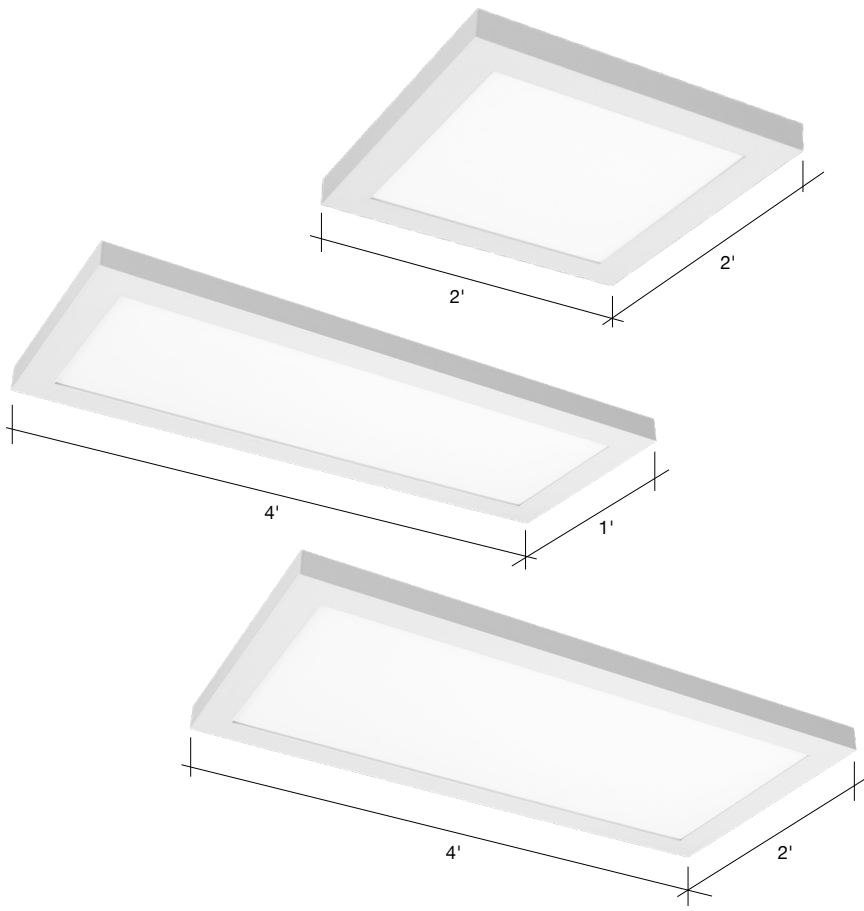

2'x2'

1'x4'

2'x4'

Surface Mount / Flush Mount LED Flat Panels

Applications:

- 3 Sizes- 1' x 4', 2' x 2', 2' x 4'
- Flush Mount, Surface Mount or Drop Ceiling
- Use in your- Entryway, Kitchen, Bathroom, Living Room, Hallway & Bar

Product Information:

- Internal flicker-free triac-dimmable driver
- 5CCT Kelvin Selectable Switch
- Compatible with Most Triac Wall Dimmers On the Market
- Only 1" Thick in Size

Aluminum Trim

CCT Switch

Slide Bracket Lock

Included Hardware

Mounting Bracket

-  3 Kelvin Selectable
-  40 Watt
-  4000 Lumens
-  Triac Dimmable
-  Integrated LED
-  IP20 Rated
-  120V

RETAIL READY STAND OUT PACKAGING

Packaging subject to size change based on product size

1" X 4" SURFACE MOUNT PANEL

NW-SM-1X4-40W-3CT-UV-2P

LUMENS	4,000
WATTAGE	40W
VOLTAGE	120/277V
TRIM	WH- White
COLOR TEMP	30/40/50K
BEAM ANGLE	120°
LIFE HOURS	50,000
CRI	80
DIMMABLE	0-10V Commercial Dimmer