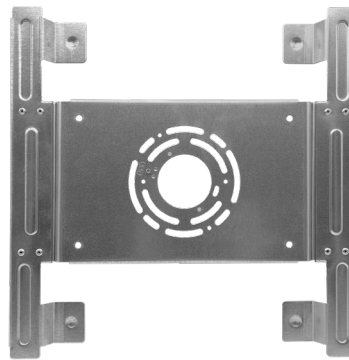

2'x2'

1'x4'

2'x4'

Surface Mount / Flush Mount LED Flat Panels

Applications:

- 3 Sizes- 1' x 4', 2' x 2', 2' x 4'
- Flush Mount, Surface Mount or Drop Ceiling
- Use in your- Entryway, Kitchen, Bathroom, Living Room, Hallway & Bar

Product Information:

- Internal flicker-free triac-dimmable driver
- 5CCT Kelvin Selectable Switch
- Compatible with Most Triac Wall Dimmers On the Market
- Only 1" Thick in Size

Aluminum Trim

CCT Switch

Slide Bracket Lock

Included Hardware

Mounting Bracket

-  3 Kelvin Selectable
-  40 Watt
-  4000 Lumens
-  Triac Dimmable
-  Integrated LED
-  IP20 Rated
-  120V

RETAIL READY STAND OUT PACKAGING

Packaging subject to size change based on product size

1" X 4" SURFACE MOUNT PANEL

NW-SM-1X4-40W-3CT-UV-2P

LUMENS	4,000
WATTAGE	40W
VOLTAGE	120/277V
TRIM	WH- White
COLOR TEMP	30/40/50K
BEAM ANGLE	120°
LIFE HOURS	50,000
CRI	80
DIMMABLE	0-10V Commercial Dimmer