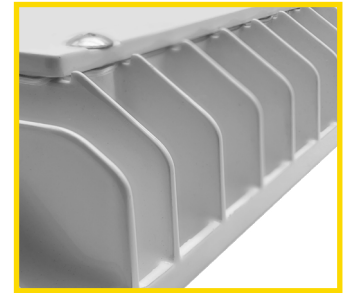

Outdoor Flood Area Light with Knuckle Mount

Applications:

- Adjustable Knuckle Mount
- Best for Gardens, Parking Lots, Commercial Buildings, Warehouses, Barns & Security
- All Brackets are Fully Adjustable for Full Range of Motion
- Full weatherproof IP67 rating housing

Product Information:

- 3CCT Color Switch to Choose Preferred Kelvin Temp
- Commercial Grade, Corrosion Resistant and Powder Coated to Withstand the Toughest Jobs
- Fully Waterproof IP65

- 3 Kelvin Selectable
- 15 Watt
- 1947 Lumens
- Integrated LED
- 120° Beam Angle
- 90° Tilt Angle
- IP57 Rated
- 120-277V