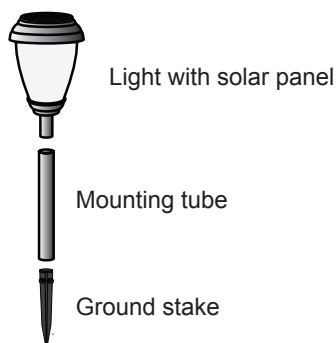

Charleston Solar Path Lights

Introduction

Solar lights work by using electricity generated by the solar panel to charge internal batteries. These batteries are then used to power the light. When switched on the lights automatically illuminate at night by using a sensor. The duration of illumination will depend on the amount of sunlight and therefore charge received by the batteries.

Contents