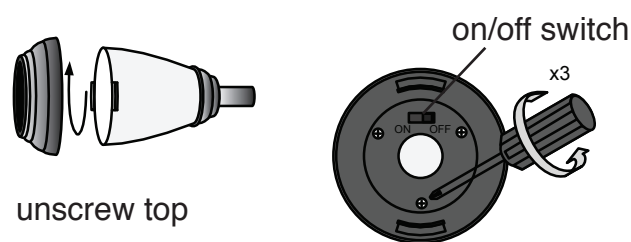

inside view of top