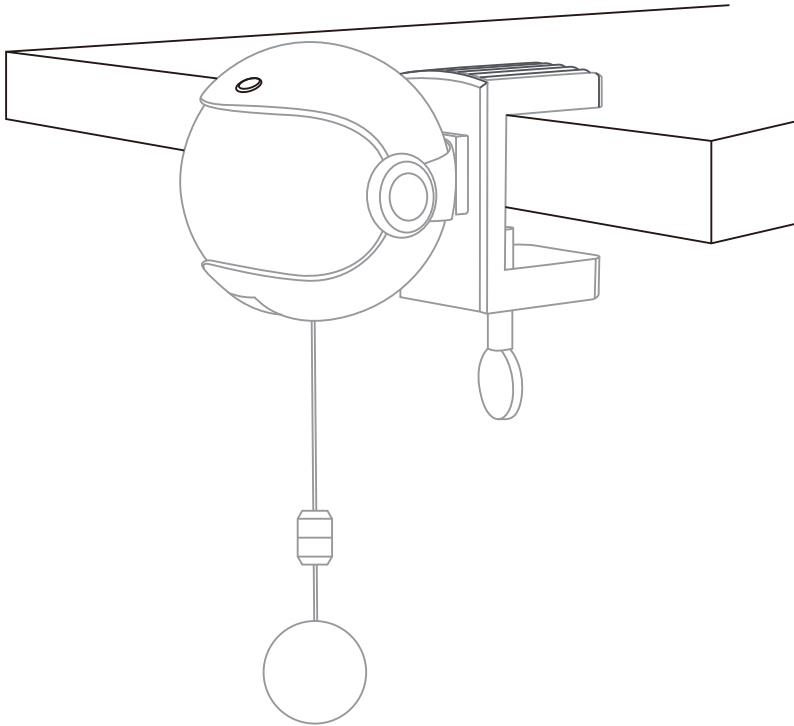

YO-YO Robot

CAT FISHING TOY

Product Parameters

Product Name:

YO-YO Robot Cat fishing toy

Dimensions(MM): 85x90x120mm

Material: ABS

Color: White / Pink

Application: Cats

Battery: 2xAAA (Not included)

Installation Instructions

Unscrew back cover

Battery Powered By 2xAAA
(Not included)

Put on the push toy

Fixed to the edge of the table / cat tree

Press the switch button

The push toy moves up and down

⚠ WARNING

This product should only be used in accordance with the instructions in the operating guide.

This product is intended for cats, not children or dogs. Adult supervision is required around children and pets.