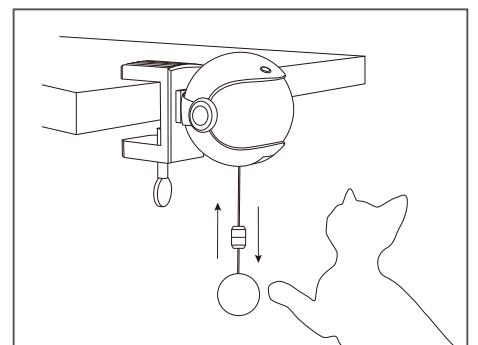

YO-YO Robot

CAT FISHING TOY

Product Parameters

Product Name:

YO-YO Robot Cat fishing toy

Dimensions(MM): 85x90x120mm

Material: ABS

Color: White / Pink

Application: Cats

Battery: 2xAAA (Not included)

Installation Instructions

Unscrew back cover

Battery Powered By 2xAAA
(Not included)

Put on the push toy

Fixed to the edge of the table / cat tree

Press the switch button

The push toy moves up and down

⚠ WARNING

This product should only be used in accordance with the instructions in the operating guide.

This product is intended for cats, not children or dogs. Adult supervision is required around children and pets.