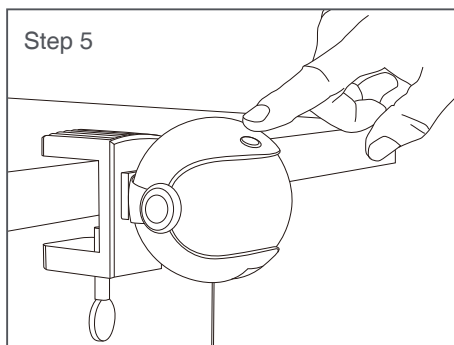

Application: Cats

Battery: 2xAAA (Not included)

Installation Instructions

Unscrew back cover

Battery Powered By 2xAAA
(Not included)

Put on the push toy

Fixed to the edge of the table / cat tree

Press the switch button

The push toy moves up and down

⚠ WARNING

This product should only be used in accordance with the instructions in the operating guide.

This product is intended for cats, not children or dogs. Adult supervision is required around children and pets.