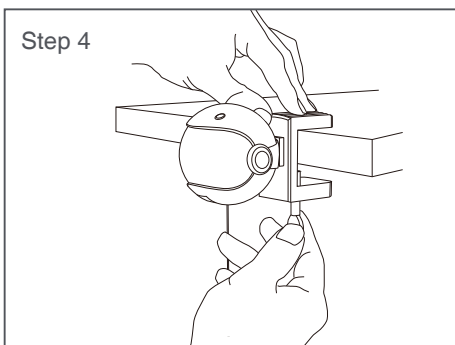

YO-YO Robot

CAT FISHING TOY

Product Parameters

Product Name:

YO-YO Robot Cat fishing toy

Dimensions(MM): 85x90x120mm

Material: ABS

Color: White / Pink

Application: Cats

Battery: 2xAAA (Not included)

Installation Instructions

Unscrew back cover

Battery Powered By 2xAAA
(Not included)

Put on the push toy

Fixed to the edge of the table / cat tree

Press the switch button

The push toy moves up and down

⚠ WARNING

This product should only be used in accordance with the instructions in the operating guide.

This product is intended for cats, not children or dogs. Adult supervision is required around children and pets.