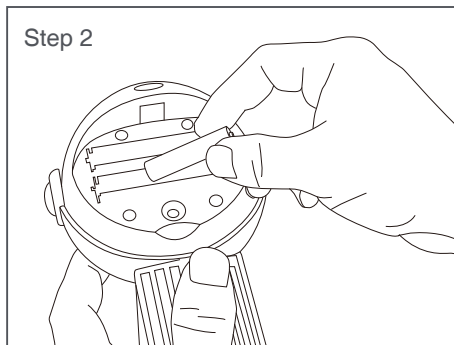

YO-YO Robot

CAT FISHING TOY

Product Parameters

Product Name:

YO-YO Robot Cat fishing toy

Dimensions(MM): 85x90x120mm

Material: ABS

Color: White / Pink

Application: Cats

Battery: 2xAAA (Not included)

Installation Instructions

Unscrew back cover

Battery Powered By 2xAAA
(Not included)

Put on the push toy

Fixed to the edge of the table / cat tree

Press the switch button

The push toy moves up and down

⚠ WARNING

This product should only be used in accordance with the instructions in the operating guide.

This product is intended for cats, not children or dogs. Adult supervision is required around children and pets.