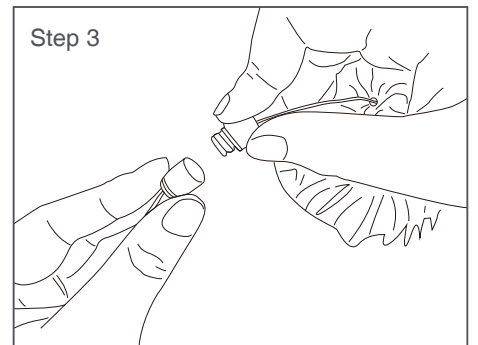

YO-YO Robot

CAT FISHING TOY

Product Parameters

Product Name:

YO-YO Robot Cat fishing toy

Dimensions(MM): 85x90x120mm

Material: ABS

Color: White / Pink

Application: Cats

Battery: 2xAAA (Not included)

Installation Instructions

Unscrew back cover

Battery Powered By 2xAAA
(Not included)

Put on the push toy

Fixed to the edge of the table / cat tree

Press the switch button

The push toy moves up and down

⚠ WARNING

This product should only be used in accordance with the instructions in the operating guide.

This product is intended for cats, not children or dogs. Adult supervision is required around children and pets.