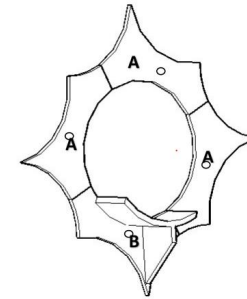

Accessory	Size	Quantity
P32 	—	5pcs
L50 	• 4/25" × 2"	5pcs
	• 4mm × 50mm	

3PC

1PC

step1