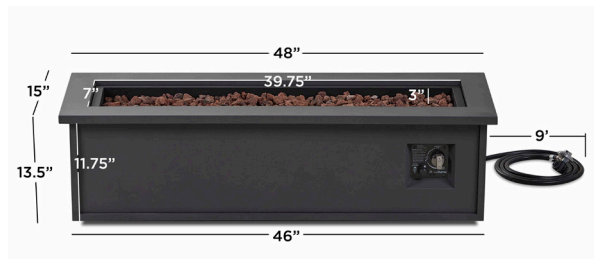

Country of Origin:

- China

For sales information:
sales@realflame.com
For more information:
www.realflame.com