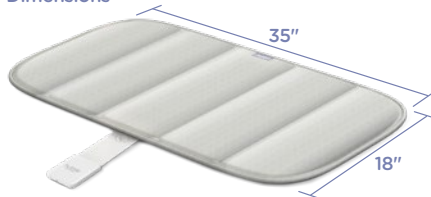

Hubble Dream+. Peace of Mind Starts Here.

Features

Smart Wireless Sensor Mat

- Smart Sleep Monitoring Technology
- Awake & Asleep Tracking
- Wearable-Free
- Rechargeable Battery Included (Up to 5 days on Full Charge)
- Soft, Breathable, & Hypoallergenic Fabric
- Wi-Fi & Wireless Connectivity

1080p Wi-Fi Video Baby Camera

- Live 1080p HD Streaming via Smart Device
- Private, Secure, and Certified Wi-Fi Connection
- 7 Color Night Light & Sleep Trainer
- Enhanced Infrared Night Vision
- Digital Pan, Tilt and Zoom
- Lullabies, Soothing Sounds & Personalized Recordings
- Two-Way Talk
- Sound & Motion Notifications
- Room Temperature Monitoring & Alerts
- Magnetic Mount with Stand
- High Sensitivity Microphone
- Works with Amazon Alexa and Google Assistant

Dimensions

Hubble Services

- The most comprehensive Baby services app on the market
- NEW: HubbleClub
- NEW: HubbleClub recording
- BabyZone set up and alerts
- Sharing of snapshots on DS and social media
- Camera commands through Alexa and Google Assistant
- Library of lullabies/soothing songs/audiobooks
- Downloadable personalized message Motion, sound, temperature detection and notification
- Download and share snapshots and videos
- Baby Growth and Development Tracker
- Expert Sleep Advice & Parenting Tips