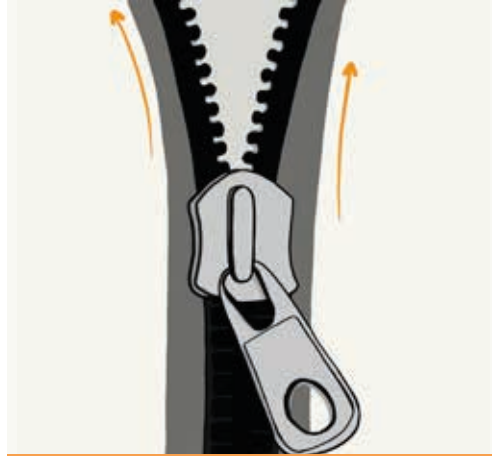

AWESOME!

P R A D O L O U N G E R

QUESTIONS?

SERVICE@JAXXLIVING.COM

1.866.384.2802

JAXX[®]

PRADO LOUNGER SET-UP INSTRUCTIONS

Place bead filled liner into cover.

Match the seams of the cover and liner and zip closed. Enjoy!

For longest life, store the cover when not in use.

To clean, remove the cover, machine-wash cold with mild detergent and hang dry. Do not wash the inner liner.