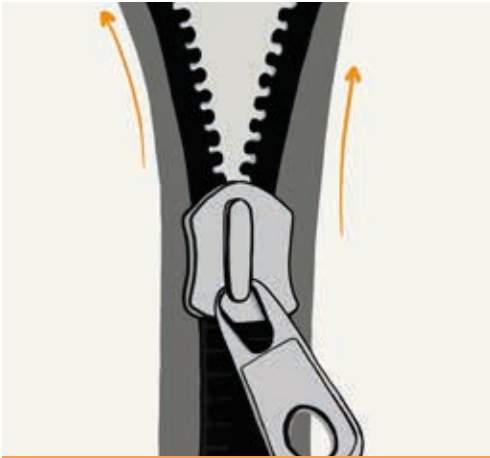

AWESOME!

L U C K I E P O U F O T T O M A N

QUESTIONS?

SERVICE@JAXXLIVING.COM

1.866.384.2802

JAXX®

LUCKIE POUF OTTOMAN SET-UP INSTRUCTIONS

Confirm that the childproof zipper pull has been removed.