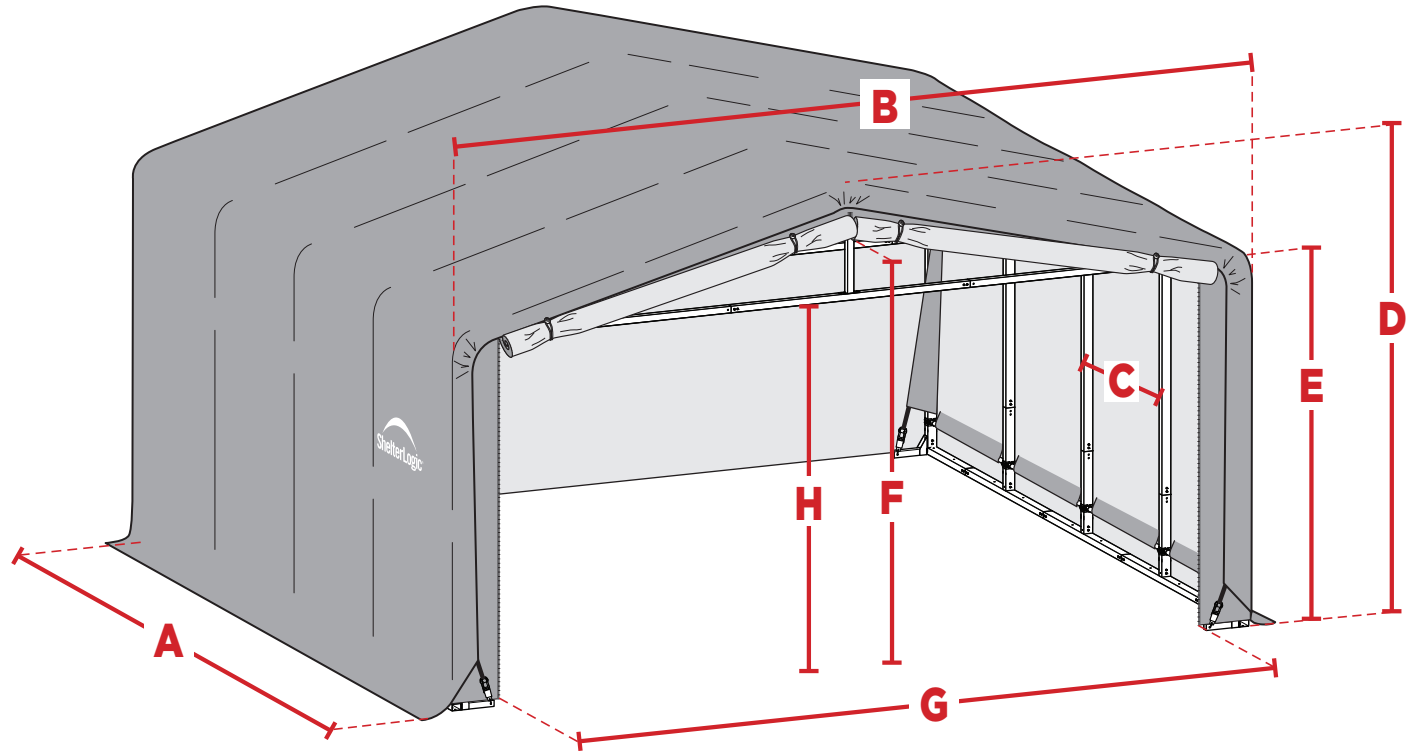

20 ft. Wide, 10 & 12 ft. High

- A. FRAME LENGTH**
(OUTSIDE TUBE TO OUTSIDE TUBE)
- B. FRAME WIDTH**
(OUTSIDE TUBE TO OUTSIDE TUBE)
- C. FRAME RIB SPACING**
(TUBE CENTER TO TUBE CENTER)
- D. OVERALL PEAK HEIGHT**
- E. FRAME EAVE HEIGHT**
- F. DOOR OPENING HEIGHT**
- G. DOOR OPENING WIDTH**
- H. HORIZONTAL BAR**
(BOTTOM TO GROUND)