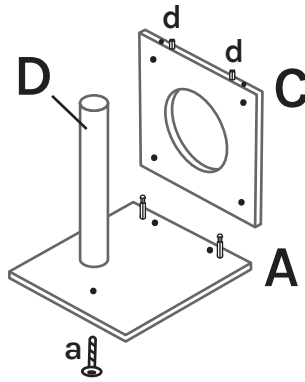

Sam's Pets

CAT TREE INSTALLATION

SP-CT1280BR

PARTS:

- A x 2 a x 6
- B x 2 b x 12
- C x 3 c x 12
- D x 4 d x 12
- E x 1
- F x 1