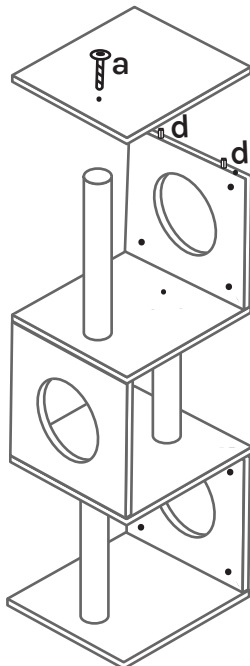

Sam's Pets

CAT TREE INSTALLATION

SP-CT1280BR

PARTS:

- A x 2 a x 6
- B x 2 b x 12
- C x 3 c x 12
- D x 4 d x 12
- E x 1
- F x 1