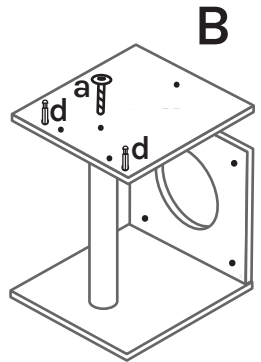

Sam's Pets

CAT TREE INSTALLATION

SP-CT1280BR

PARTS:

- A x 2 a x 6
- B x 2 b x 12
- C x 3 c x 12
- D x 4 d x 12
- E x 1
- F x 1