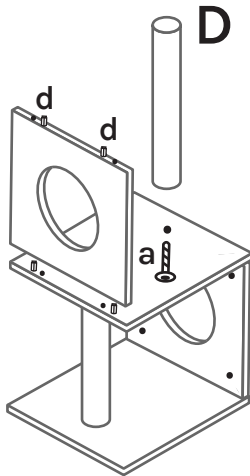

Sam's Pets

CAT TREE INSTALLATION

SP-CT1280BR

PARTS:

- A x 2 a x 6
- B x 2 b x 12
- C x 3 c x 12
- D x 4 d x 12
- E x 1
- F x 1