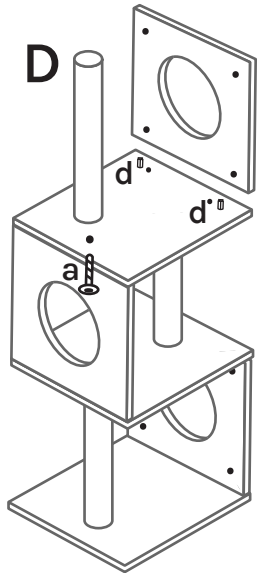

Sam's Pets

CAT TREE INSTALLATION

SP-CT1280BR

PARTS:

- A x 2 a x 6
- B x 2 b x 12
- C x 3 c x 12
- D x 4 d x 12
- E x 1
- F x 1