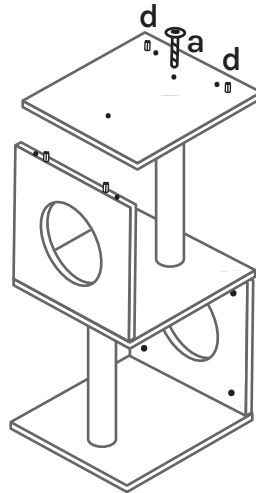

Sam's Pets

CAT TREE INSTALLATION

SP-CT1280BR

PARTS:

- A x 2 a x 6
- B x 2 b x 12
- C x 3 c x 12
- D x 4 d x 12
- E x 1
- F x 1