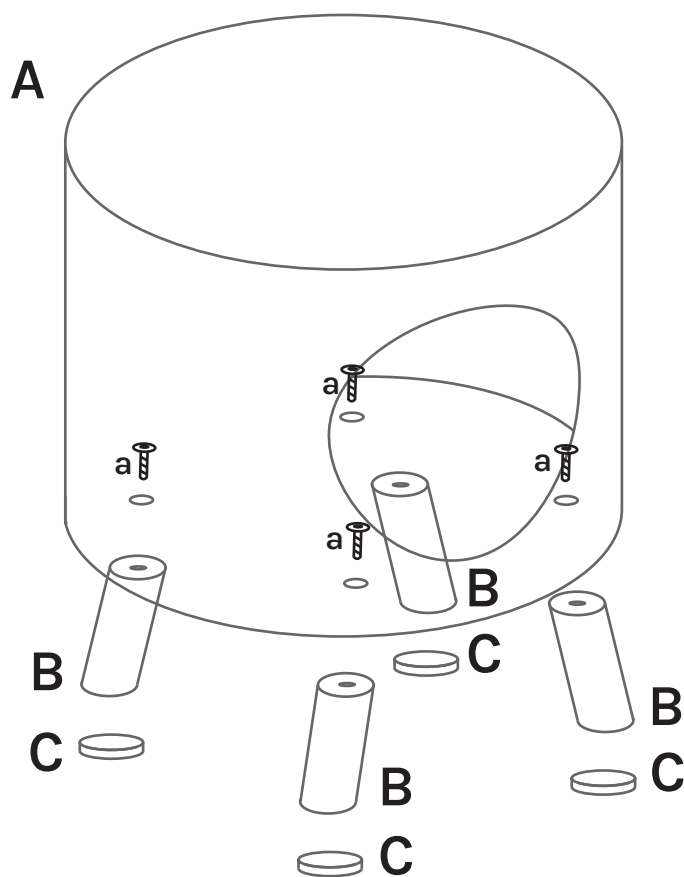

# CAT TREE INSTALLATION

SP-CT1271GY

## PARTS:

A x 1    a x 4

B x 4

C x 4