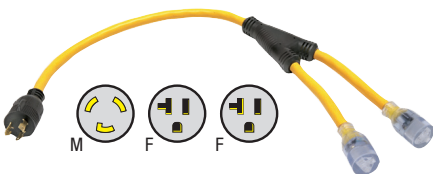

GENERATOR Y-ADAPTER

Adapts twist-lock L5-30 120V/30A plug to two lighted 5-20 receptacles

- 17361 L5-30 M - (2) 5-20 F, not certified