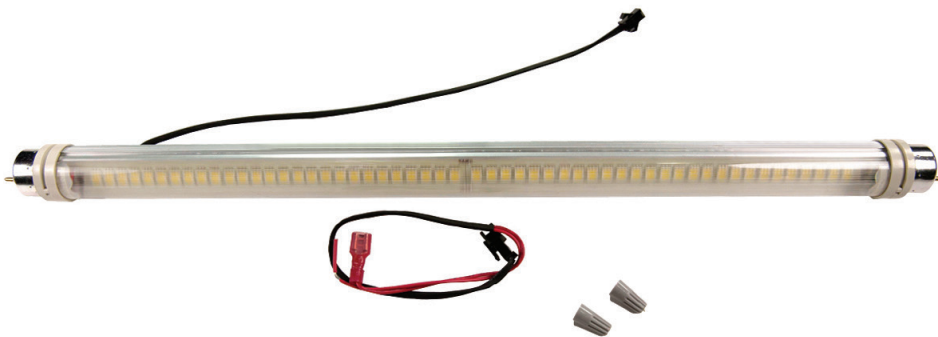

19186 50A Male Cord End, cETLus
19194 50A Female Cord End, cETLus

Products with a cULus, CSA or cETLus designation are certified for sale in Canada.

11535

11534

**PREMIUM SERIES
EXTENSION CORDS**

- Sturdy pull-handle is designed for easy retrieval
- Pull-handle lays flat against plug
- Outlet covers can be fully closed over plug during use
- High-visibility yellow
- Constructed of durable PVC with solid brass contacts

REPLACEMENT BULBS

16749 8W, 12" Tubes, F8T5/CW Pkg/2

SOFT WHITE LED REPLACEMENTS FOR FLUORESCENT TUBES

50708 12" Replacement for F8T5/CW; 30 LED 4.1W, Pkg/1 #T5-12-SW-1 10

50713 18" Replacement for F15T8/CW; 54 LED, 7.5W, Pkg/1 #T8-18-SW-1 10