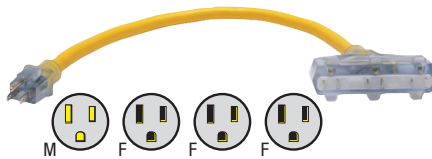

GENERATOR POWER BLOCK

- Adapts one 5-15 plug to three lighted 5-15 receptacles
- Lighted ends confirm power

- 17360 5-15 M - (3) 5-15 F, cULus