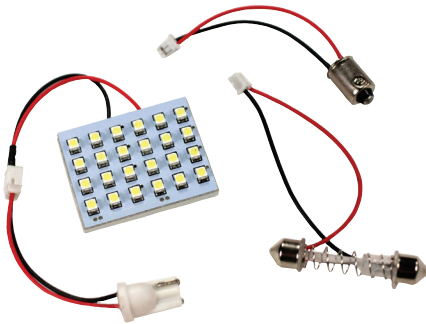

BULB	PART#	LED/INCANDESCENT	LIGHT EMISSION	QUANTITY	AMPS	WATTS
#1156						
	16783	Incandescent	—	2	2.1	25.2
	16782	Incandescent	—	10	2.1	25.2
	50387	24 LED	Bright White	1	0.25	3.2
	50392	24 LED	Bright White	6	0.25	3.2
#1157						
	16785	Incandescent	—	2	2.1	25.2
	16784	Incandescent	—	10	2.1	25.2
	50509	LED	Bright White	1	0.25	3.2
	50510	LED	Bright White	6	0.25	3.2
#1383						
	16788	Incandescent	—	2	1.54	18.5
	15758	Incandescent	—	10	1.54	18.5
	50524	LED	Soft White	1	0.417	5.3
#1895						
	16792	Incandescent	—	2	0.27	3.2
	16791	Incandescent	—	10	0.27	3.2
#2099						
	50829	LED	Soft White	1	0.25	3.2
#3157						
	16798	Incandescent	—	2	2.1	25.2

Dome Light

50363 Dome Light 24 LED Kit BW 12V 0.158 Amps, 1.9 Watts