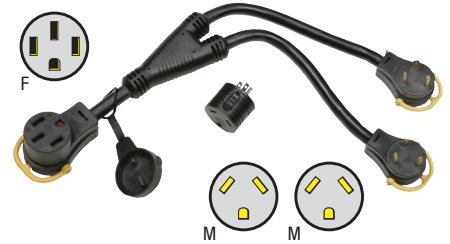

- 13034 Group 24 Battery Box
11.5"L x 8"W x 8.5"H
- 13035 Group 27 Battery Box
14"L x 8"W x 8.5"H
- 13228 Group GC-2 Battery Box
11.5"L x 8"W x 9.5"H

BATTERY HOLD-DOWN STRAPS

Straps include a woven polypropylene strap with firm grip buckle plus a hardware kit of two polypropylene tie-down brackets and stainless steel screws.

- 12024 42" Strap Kit
- 11796 54" Strap Kit

GENERATOR ADAPTER

Enables you to connect a 30A 120V RV extension cord to your generator's twist-lock L5-30 power receptacle.

- 14977 L5-30 M - TT-30 F, 12", cULus

GENERATOR POWER BLOCK

- Adapts one 5-15 plug to three lighted 5-15 receptacles
- Lighted ends confirm power

- 17360 5-15 M - (3) 5-15 F, cULus

MULTI-MAX ADAPTER KIT

- Two 17" 30A cords attached to one 6" 50A cord
- Uses two 120V/30A circuits to provide 240V/50A of service
- Use the included 30A-15A adapter and one leg of your Multi-Max to hook your 50A RV service cord to the 120V outlet at your home