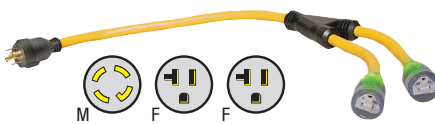

GENERATOR Y-ADAPTER

Adapts one 125/250 volt L14-30 twist-lock to two lighted 5-20 receptacles.

- 17362 L14-30 M - (2) 5-20 F, not certified