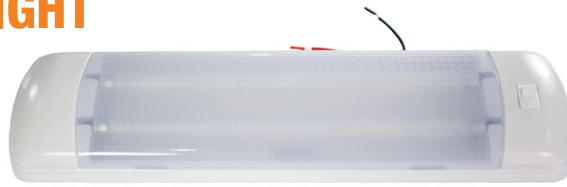

FLUORESCENT LIGHT

- Available in 16 watt
- Sleek Euro style design
- Surface mount for easy installation
- Features on/off rocker switch