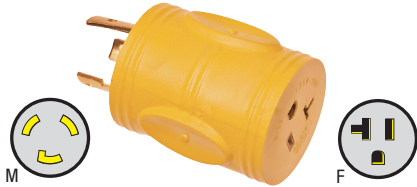

30A 120V SURGE PROTECTOR

- Operating current: 30A
- Operating voltage: 120V
- Operating wattage: 3600W
- Frequency: 60Hz
- Plug/Receptacle type: TT-30P / TT-30R
- Low voltage detection: Appx. $\leq 106V$
- 3600 Joules of power suppression
- 3 Modes of protection: Hot, ground, & neutral
- 1 Year limited liability warranty

19658 30A 120V Surge Protector

50A 240V SURGE PROTECTOR

- Operating current: 50A
- Operating voltage: 240V (120V per line)
- Operating wattage: 12,000W
- Frequency: 60Hz
- Plug/Receptacle type: 14-50P / 14-50R
- Low voltage detection: Appx. $\leq 106V$ (per line)
- 7200 Joules of power suppression
- 4 Modes of protection: Hot L1, hot L2, ground, & neutral
- 1 Year limited liability warranty

Bulk; Black

- | | |
|--------|--------------------------------|
| 14239C | 15A F-30A M, 18", CSA |
| 14240C | 30A F-15A M, 18", CSA |
| 14241C | 30A F-50A M, 18", CSA |
| 14242C | 50A F-30A M, 18", CSA |
| 14370 | 30A F-15A M, 9", not certified |

Products with a cULus, CSA or cETLus designation are certified for sale in Canada.

30A RV TWIST LOCK ADAPTER
14398 L5-30 x 30A Adapter, cULus

30A RV TWIST LOCK ADAPTER
11827 L5-30 x 5-20 Adapter, not certified