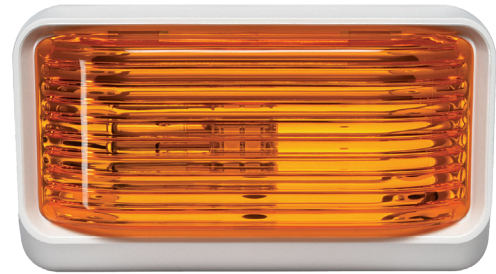

UNIVERSAL PORCH/UTILITY LIGHTS

- Illuminate the surrounding area to improve security and visibility
- Surface mount lights with an optional rocker switch for power
- Black or white base with clear or amber snap-in lens
- Rectangular lights use replacement bulb #1003 and are 5.75" L x 3.5" W
- Oval shaped lights use replacement bulb #1141 and are 6.4" L x 4.2" W
- Replacement Lens Dimensions: 5.25" L x 2.5" W

PART#	LED/INCANDESCENT	BASE COLOR	LENS COLOR	SWITCH	LIGHT EMISSION
RECTANGULAR LIGHTS					
20672	LED	White	Clear	No	Bright White
20673	LED	White	Clear	Yes	Bright White
20674	LED	White	Amber	No	Bright White
20675	LED	White	Amber	Yes	Bright White
20676	LED	Black	Clear	No	Bright White
20677	LED	Black	Clear	Yes	Bright White
18109	Incandescent	White	Amber	No	—
18111	Incandescent	White	Amber	Yes	—
18102	Incandescent	White	Clear	No	—
18104	Incandescent	White	Clear	Yes	—
51309	Incandescent	Black	Clear	No	—
51308	Incandescent	Black	Clear	Yes	—
OVAL LIGHTS					
20678	LED	White	Clear	No	Bright White
20679	LED	White	Clear	Yes	Bright White
20680	LED	Black	Clear	No	Bright White
20681	LED	Black	Clear	Yes	Bright White
51251	Incandescent	White	Clear	No	—
51252	Incandescent	White	Clear	Yes	—

Replacement Lenses:

- 18107 Rectangular Lens, Amber
- 18106 Rectangular Lens, Clear
- 51299 Oval Lens, Clear

20674