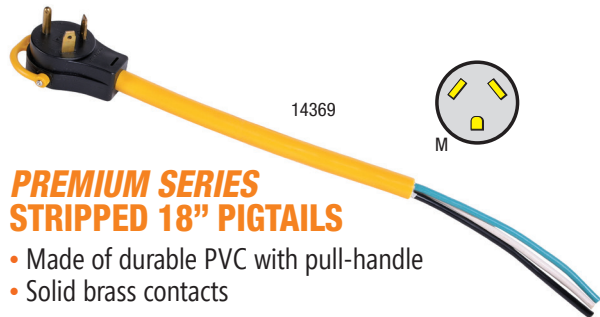

14247	30A M-Stripped, 25ft., cULus
14250	50A M-Stripped, 25 ft., cULus

14248

14251

EXTENSION CORDS

Feature molded male plug on one end and molded female plug on the other

14248	30A, 25ft., cULus
14249	30A, 50ft., cULus
14251	50A, 30ft., CSA