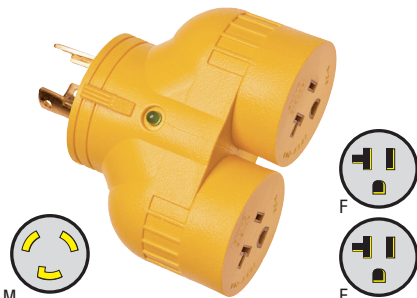

30A 120V SURGE PROTECTOR

- Operating current: 30A
- Operating voltage: 120V
- Operating wattage: 3600W
- Frequency: 60Hz
- Plug/Receptacle type: TT-30P / TT-30R
- Low voltage detection: Appx. $\leq 106V$
- 3600 Joules of power suppression
- 3 Modes of protection: Hot, ground, & neutral
- 1 Year limited liability warranty

Products with a cULus, CSA or cETLus designation are certified for sale in Canada.

30A RV TWIST LOCK ADAPTER
14398 L5-30 x 30A Adapter, cULus

30A RV TWIST LOCK ADAPTER
11827 L5-30 x 5-20 Adapter, not certified

30A EASY GRIP ROUND ADAPTER
Made of durable UV protected PVC with solid brass contacts. Bulk.
14018C 30A F-50A M, CSA

50A EASY GRIP ROUND ADAPTER
Made of durable UV protected PVC with solid brass contacts. Bulk.
14014C 50A F-30A M, CSA

30A DUAL TWIST LOCK ADAPTER
• Green LED indicates power
11828 L5-30 M - (2) 5-20 F, not certified

125V 15A TEMPORARY ADAPTER
RV round plug. Easy grip handle.
14058C 15A F-30A M, CSA Bulk

125V 30A TEMPORARY ADAPTER
RV round plug. Easy grip handle.
13218 30A F-15A M, CSA Cd/1
13333 30A F-15A M, CSA Bulk