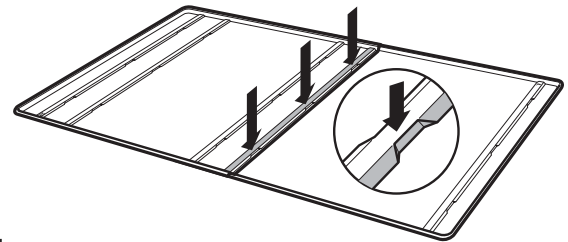

Features

- The floor tray protects floor surfaces from pet stains, odor and/or scratches.
- Durable plastic is easy to clean.

Applicable Model

This product is designed to fit the list of products below.

Wooden Pet Pen	
UPC	JAN
803840 94196-6	4973655 98754-4
803840 94197-3	4973655 98748-3
803840 94170-6	4973655 50061-3
803840 94198-0	4973655 98755-1
803840 94199-7	4973655 98756-8
803840 94900-9	4973655 98749-0
803840 94171-3	4973655 50071-2
803840 94901-6	4973655 98757-5

How to Use

1. Make sure that the Upper Tray is marked "2" and the Lower Tray is marked "1" at the corner. Place the Upper Tray over the Lower Tray, lapping more than two convex joints.

2. Firmly press lapped convex joints with hand until both Trays are fixed (see the arrows in the figure below).

Specifications

UPC/JAN	803840 94344-1 / 4973655 50260-0
Dimension	41.3 - 70.9"W x 33.9"D x 0.8"H
Material	ABS resin

- Please note that product specifications and design may change without prior notice for the purpose of quality improvement.
- If you find something wrong with this product, please let us know. Thank you!