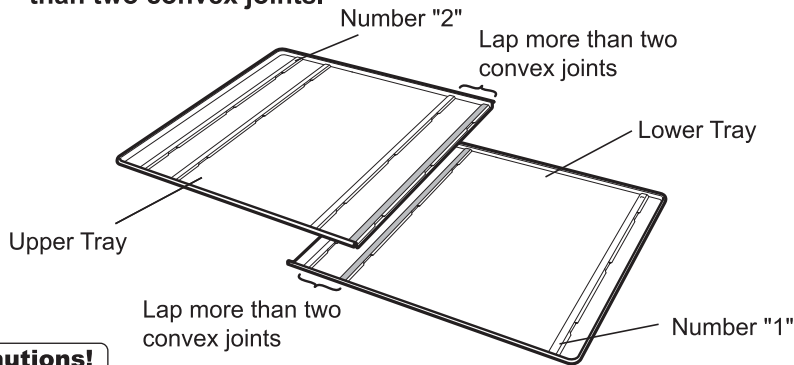

Features

- The floor tray protects floor surfaces from pet stains, odor and/or scratches.
- Durable plastic is easy to clean.

Applicable Model

This product is designed to fit the list of products below.

Wooden Pet Pen	
UPC	JAN
803840 94196-6	4973655 98754-4
803840 94197-3	4973655 98748-3
803840 94170-6	4973655 50061-3
803840 94198-0	4973655 98755-1
803840 94199-7	4973655 98756-8
803840 94900-9	4973655 98749-0
803840 94171-3	4973655 50071-2
803840 94901-6	4973655 98757-5

How to Use

1. Make sure that the Upper Tray is marked "2" and the Lower Tray is marked "1" at the corner. Place the Upper Tray over the Lower Tray, lapping more than two convex joints.

2. Firmly press lapped convex joints with hand until both Trays are fixed (see the arrows in the figure below).