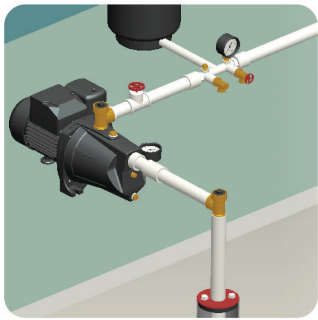

Cast Iron, Lead Free Shallow Well Jet Pumps

WPS05001K	1/2 HP	8.1 GPM
WPS07501K	3/4 HP	12.7 GPM
WPS10001K	1 HP	18.2 GPM

- Rugged cast iron construction
- Shallow well application for water at depths up to 25' deep
- Superior Performance
- Heavy-duty, dual-voltage 115/230V motor, pre-set at 230V
- Self-priming after pump housing is initially filled
- Prewired Pressure Switch: preset for 30/50 PSI operation
- Preinstalled pressure gauge

Certified Lead Free to:
NSF/ANSI/CAN 61
NSF/ANSI 372

Performance (GPM) at 40 PSI Discharge Pressure

Model No.	HP	Depth to Water						Max pressure shutoff	Voltage	Pressure switch	
		0'	5'	10'	15'	20'	25'			ON	OFF
WPS05001K	1/2	8.1	7.5	6.3	6	5.2	4.1	76 PSI	230/115	30	50
WPS07501K	3/4	12.7	10.6	9.5	8.5	7.3	5.2	77 PSI	230/115	30	50
WPS10001K	1	18.2	16.5	16	14.3	12.4	8.5	68 PSI	230/115	30	50

Application	
The shallow well jet pump can pump water where the water is located less than 25 feet vertically from the pump.	
Voltage	115/230
Hertz	60Hz
Phase	Single
RPM	3450RPM
Motor type	CSIR motor
Insulation	Class B
Circuit requirements	20/10 AMP
Duty rating	Continuous*
Shaft seal	Mechanical seal
Motor Shaft	Stainless steel
Upper motor bearing	Ball bearing
Lower motor bearing	Ball bearing
Cooling	Fan cooled
Motor protection	Auto reset thermal overload protector
Pump Specifications	
Discharge size	1" NPT
Pump Housing	Cast iron
Pump Base	Cast iron
Impeller material	Thermoplastic
Gasket	Rubber
Solids handling	0"spherical
Liquid temp.range	32°-104°F
Operation	Automatic
Fasteners	Cast iron
Automatic Switch Specifications	
Type	Pressure Switch
Switch on point	30PSI
Switch off point	50PSI
Material	Reinforced Thermoplastic