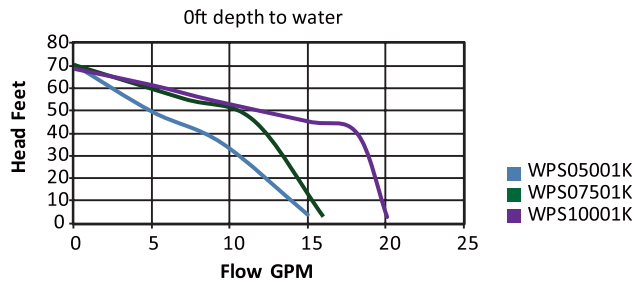

Application	
The shallow well jet pump can pump water where the water is located less than 25 feet vertically from the pump.	
Voltage	115/230
Hertz	60Hz
Phase	Single
RPM	3450RPM
Motor type	CSIR motor
Insulation	Class B
Circuit requirements	20/10 AMP
Duty rating	Continuous*
Shaft seal	Mechanical seal
Motor Shaft	Stainless steel
Upper motor bearing	Ball bearing
Lower motor bearing	Ball bearing
Cooling	Fan cooled
Motor protection	Auto reset thermal overload protector
Pump Specifications	
Discharge size	1" NPT
Pump Housing	Cast iron
Pump Base	Cast iron
Impeller material	Thermoplastic
Gasket	Rubber
Solids handling	0"spherical
Liquid temp.range	32°-104°F
Operation	Automatic
Fasteners	Cast iron
Automatic Switch Specifications	
Type	Pressure Switch
Switch on point	30PSI
Switch off point	50PSI
Material	Reinforced Thermoplastic

Performance