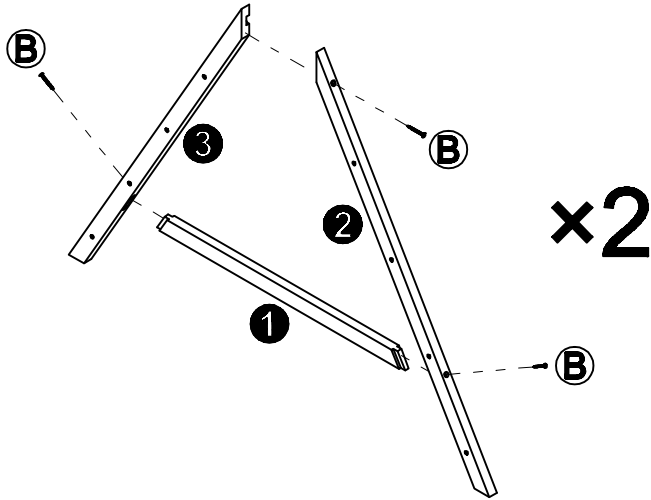

ASSEMBLY INSTRUCTION

DDP-2283L

Ⓐ  3.5×30=16

Ⓑ  3.5×50=6

PARTS

ASSEMBLY

1

3