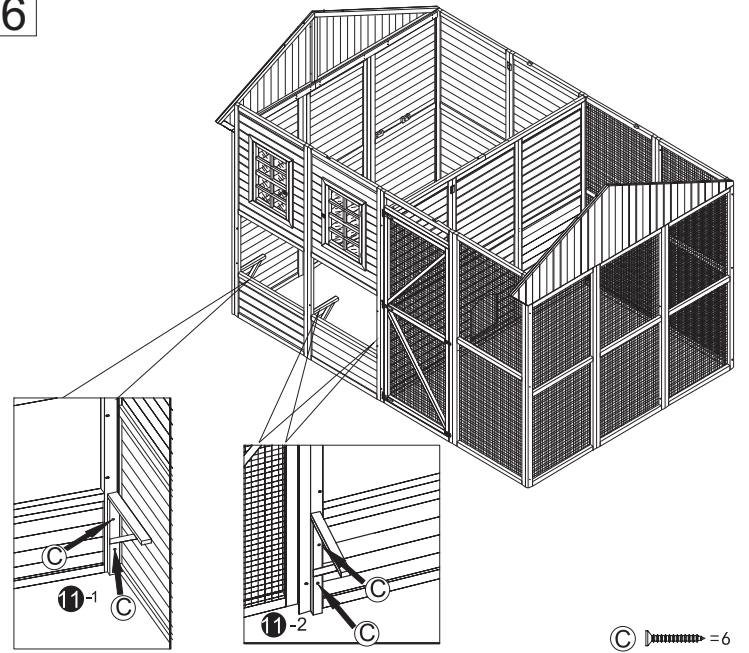

5

D = 6
F = 2

6

C = 6

7

G = 8

8

D = 2

9

E = 2
C = 2

10