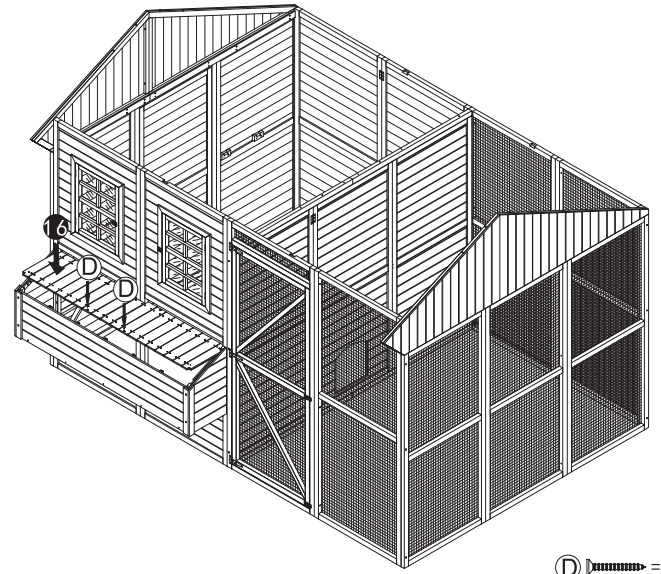

5

D = 6
F = 2

6

C = 6

7

G = 8

8

D = 2

9

E = 2
C = 2

10