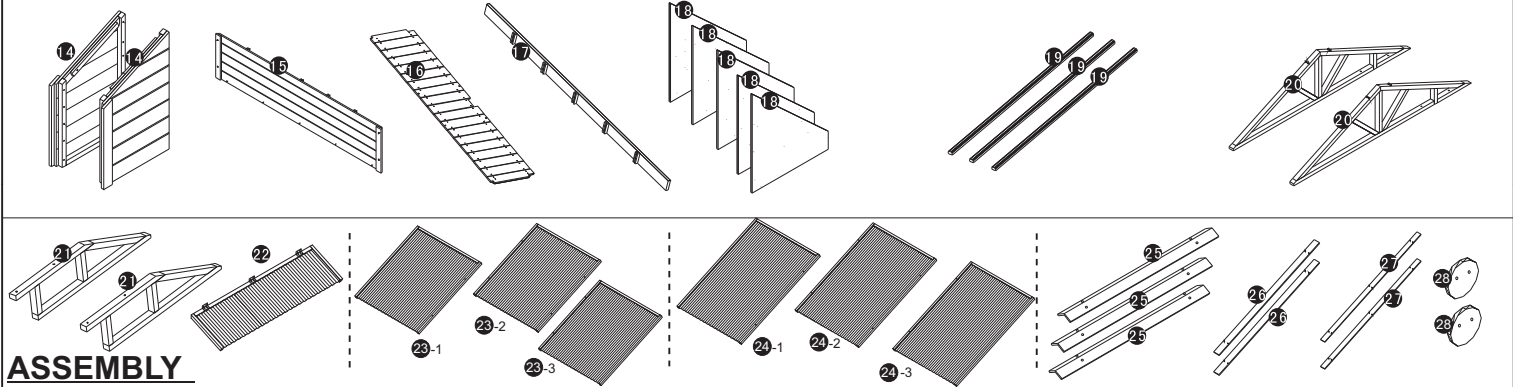

ASSEMBLY INSTRUCTION

DDP-1553-PVC

- (A)  3.5x60=40x
- (B)  3.5x50=34x
- (C)  3.5x35=12x
- (D)  3.5x25=56x
- (E)  3.0x16=32x
- (F)  M6x75=8x
- (G)  M6x60=8x
- (H)  +⊙ M4x50=8x
- (I)  2.5" =3x
- (J)  1.2" =2x

PARTS

ASSEMBLY

1

(A)  =16

2

(A)  =12
 (B)  =12
 (E)  =6
 (I)  =1

3

(A)  =6
 (E)  =12
 (J)  =2