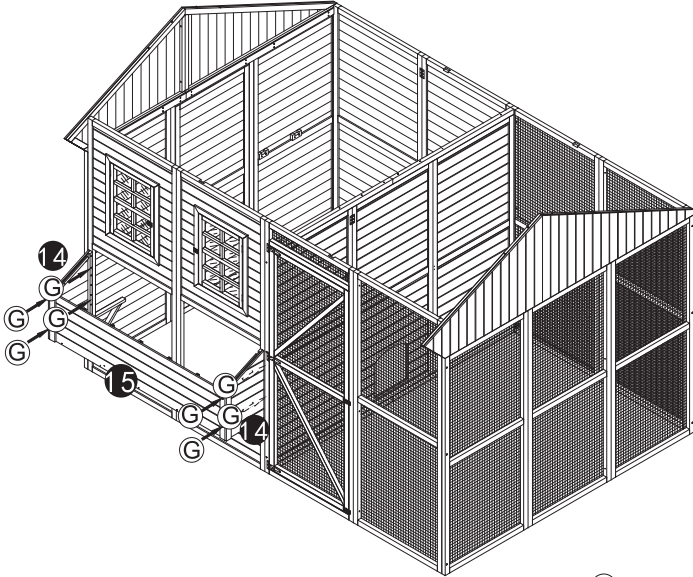

5

D = 6
F = 2

6

C = 6

7

G = 8

8

D = 2

9

E = 2
C = 2

10