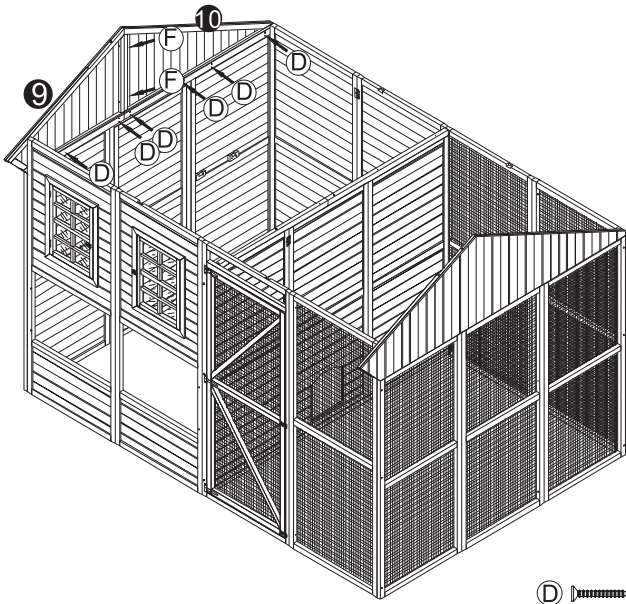

5

D = 6
F = 2

6

C = 6

7

G = 8

8

D = 2

9

E = 2
C = 2

10