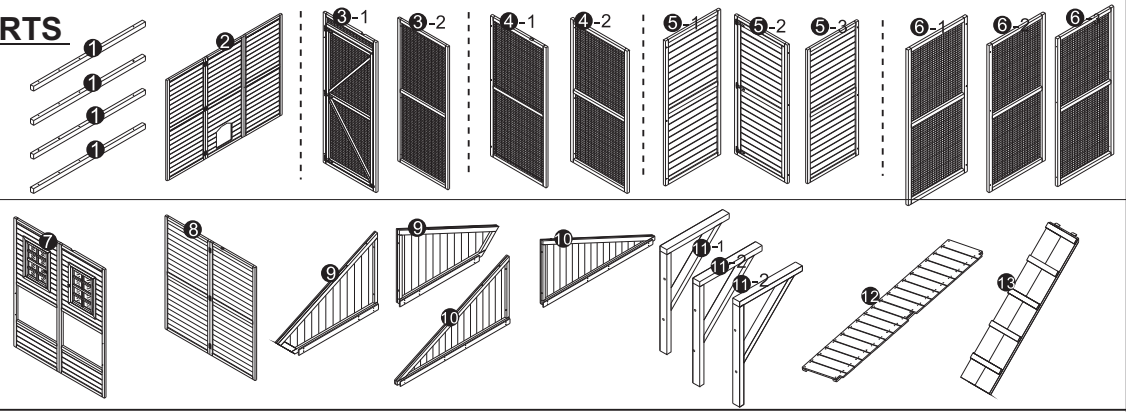

ASSEMBLY INSTRUCTION

DDP-1553-PVC

- (A)  3.5x60=40x
- (B)  3.5x50=34x
- (C)  3.5x35=12x
- (D)  3.5x25=56x
- (E)  3.0x16=32x
- (F)  M6x75=8x
- (G)  M6x60=8x
- (H)  +⊙ M4x50=8x
- (I)  2.5" =3x
- (J)  1.2" =2x

PARTS

ASSEMBLY

1

(A)  =16

2

(A)  =12
 (B)  =12
 (E)  =6
 (I)  =1

3

(A)  =6
 (E)  =12
 (J)  =2