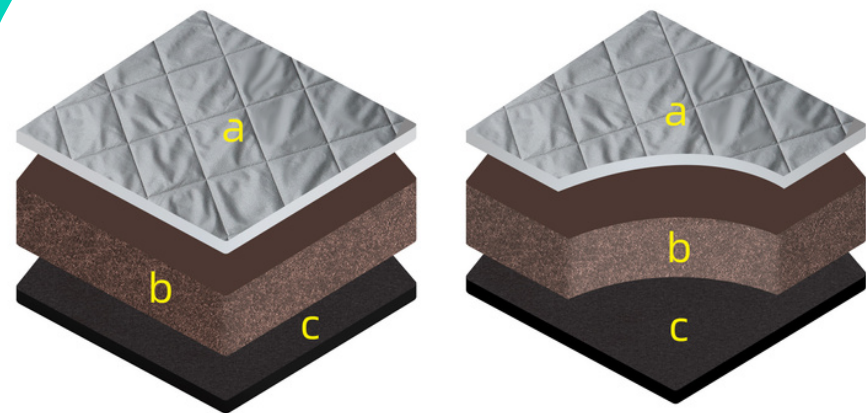

True & TidyTM

MAT-200

**XL Over-The-Door
Steam and Press Mat**

XL OVER-THE-DOOR STEAM AND PRESS MAT MAT-200

Steam and press your clothes while protecting your door and walls at the same time with True & Tidy's MAT-200 XL Over the Door Steam & Press Pad.

Simply attach the Steam & Press Pad by placing the elastic straps over the top corners of your door to create an instant convenient ironing and steam station anytime, anywhere. Portable and foldable, the XL Over the Door Steam & Press Pad is easy to store for use in home or for travel.

Dimensions: 45 in x 19 in x 0.2 in

THICK QUILTED HEAT RESISTANT FABRIC

FOLDABLE

EASY TO INSTALL

Hang over the door or convert any flat surface in to an ironing board