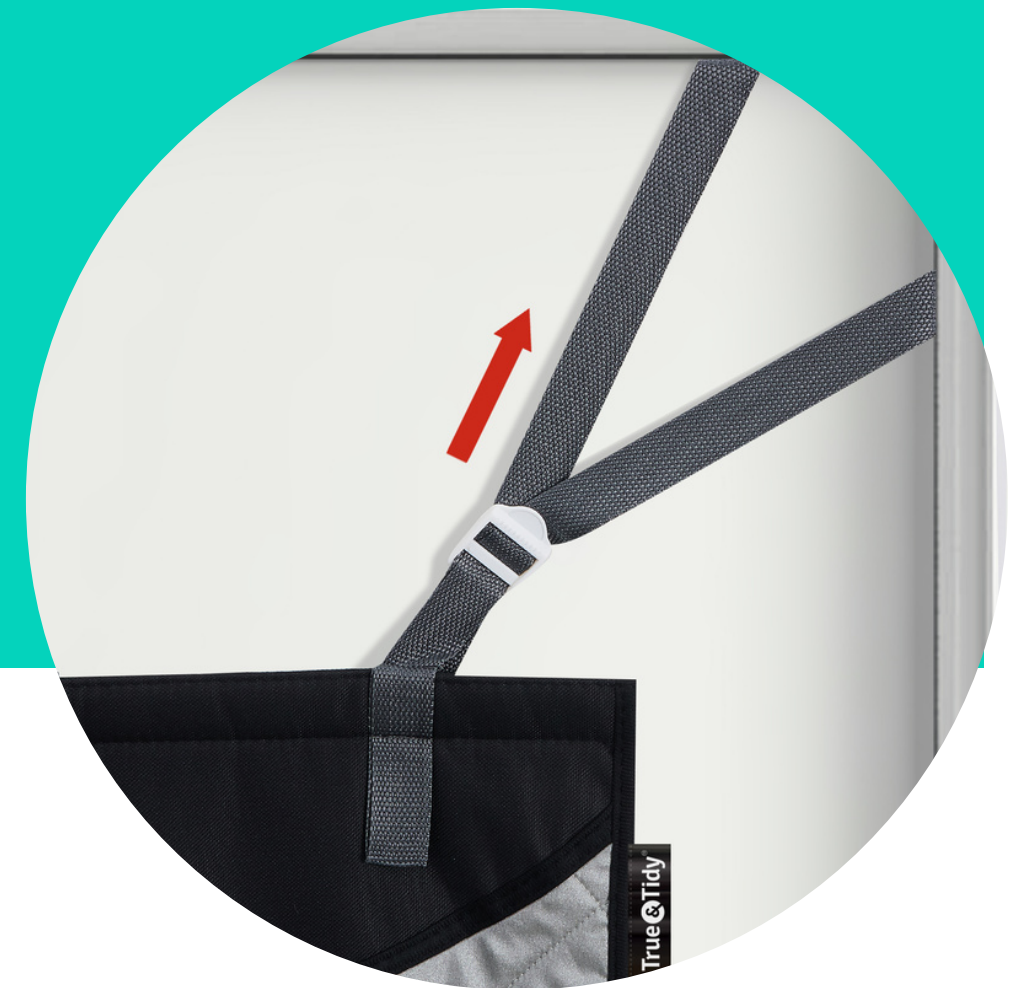

True & TidyTM

MAT-200

**XL Over-The-Door
Steam and Press Mat**

XL OVER-THE-DOOR STEAM AND PRESS MAT MAT-200

Steam and press your clothes while protecting your door and walls at the same time with True & Tidy's MAT-200 XL Over the Door Steam & Press Pad.

Simply attach the Steam & Press Pad by placing the elastic straps over the top corners of your door to create an instant convenient ironing and steam station anytime, anywhere. Portable and foldable, the XL Over the Door Steam & Press Pad is easy to store for use in home or for travel.

Dimensions: 45 in x 19 in x 0.2 in

THICK QUILTED HEAT RESISTANT FABRIC

FOLDABLE

EASY TO INSTALL

Hang over the door or convert any flat surface in to an ironing board