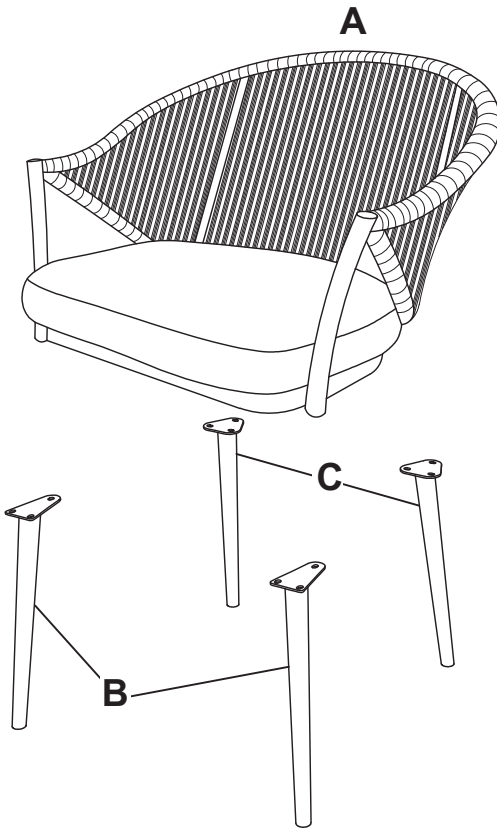

NUU  **GARDEN**[®]

— ENJOY LIFE · SHARE HAPPINESS —

INSTRUCTION MANUAL

3PCS Rope Bistro Set
SRS101-GR/SRS101-BE

INTRODUCTION

Thanks for purchasing and trusting NUUGARDEN with your home decorating plans. This product is a furniture designed and made by NUUGARDEN Corp.

Part Number	Images and Sizes	Qty.
A		1
B		2
C		2
D		1
E		1
F	 M6 x 20 mm	12
G	 Ø6	12

ASSEMBLY INSTRUCTIONS

CAVEAT

Note: Please do not tighten any bolt until all bolts have been put into right place. If you tighten one bolt, it maybe cause other bolts out of position.

STEP 1

Assemble the 2 front legs (B) and the 2 rear legs (C) to the seat (A) with 12 bolts(F) and 12 washers (G) by the hex wrench (E).

Secure and tighten all the components and attached cushion (D).

Part Number	Images and Sizes	Qty.
A		1
B		1
C		3
D		1
E	 M6 x 20 mm	6
F	 Ø6	6