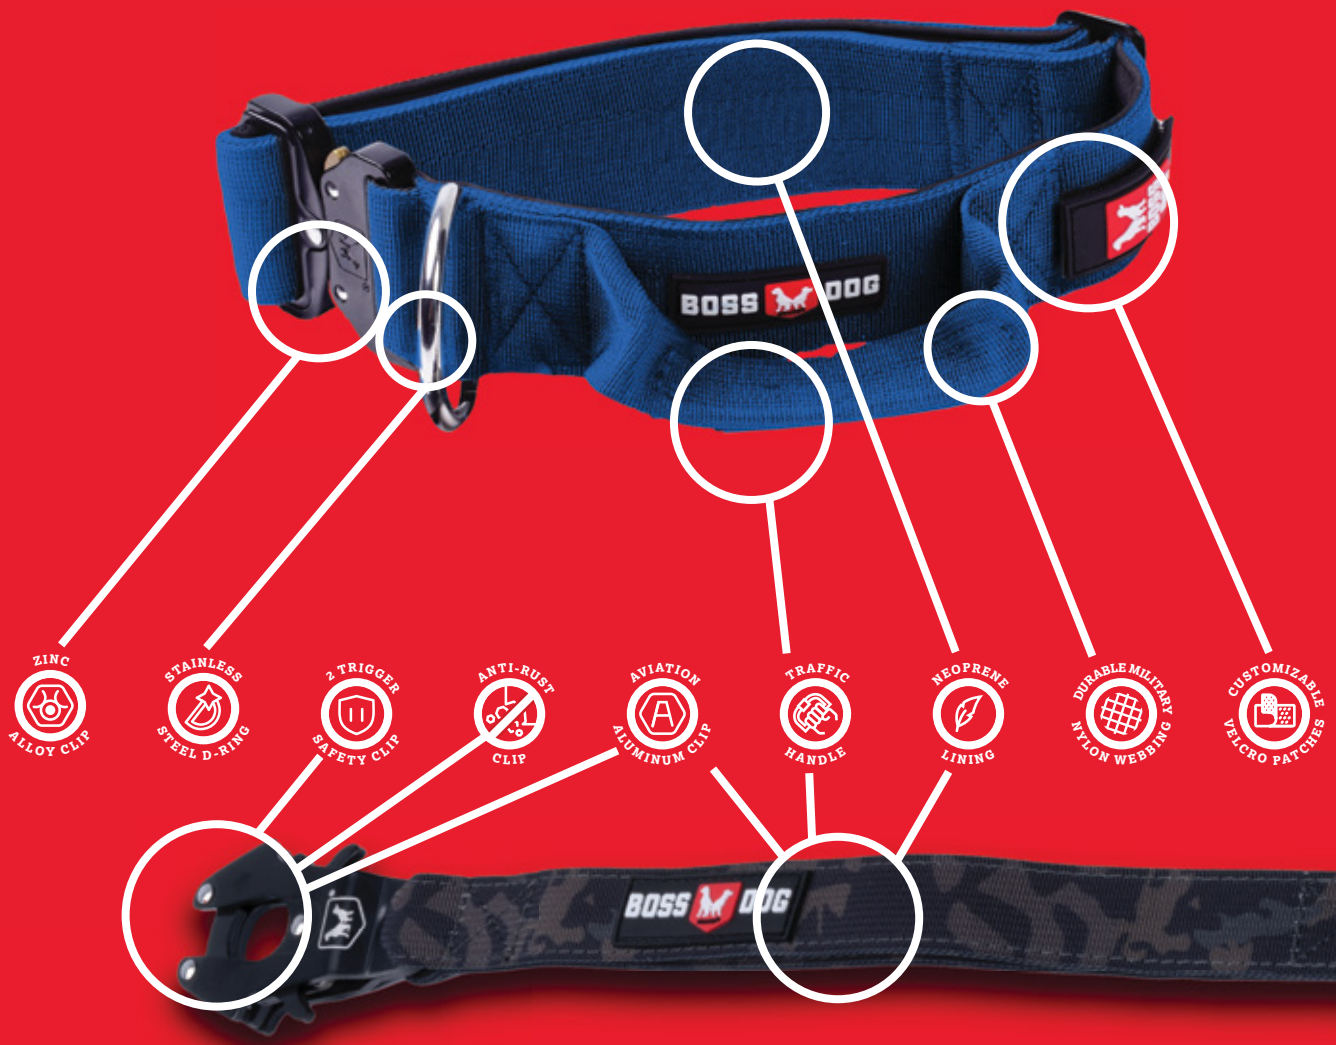

BOSS TACTICAL™ HARNESS
TEST STRENGTH UP TO
400 KG/M. (OVER **800** LBS.)

**BOSS TACTICAL™ LONG
NYLON LEASH**
TEST STRENGTH UP TO
175 KG/M. (OVER **350** LBS.)

**BOSS TACTICAL™ LONG
POLYESTER WEBBING
TPU LEASH**
TEST STRENGTH UP TO
96 KG/M. (OVER **200** LBS.)

**900kg BOSS TACTICAL D RING
(FOR COLLARS)**
TEST STRENGTH UP TO 900 KG.
(OVER **1,900** LBS.)

**BOSS TACTICAL™
MEDIUM COLLAR (1.5" WIDE)**
THE MAXIMUM PULL OF THE
38MM BUCKLE IS 469KG.

**BOSS TACTICAL™
SMALL COLLAR (1" WIDE)**
THE MAXIMUM PULL OF THE
32MM BUCKLE IS 361KG.

BOSS TACTICAL™ LEASH
2 TRIGGER BOSS CLIP™
TEST STRENGTH UP TO 900 KG/M.
(OVER **1,900** LBS.)

COLLAR AND LEASH HIGHLIGHTS

HARNES HIGHLIGHTS

- 3- STAINLESS STEEL D-RINGS (FOR A VARIETY OF LEASH OPTIONS)
- REENFORCED STITCHING FOR TOP D-RINGS (GREAT FOR WORKING DOGS)
 - REFLECTIVE NYLON (GREAT FOR NIGHT VISIBILITY)
- CUSTOMIZABLE PATCHES (SIZES AND VARIETY PENDING)
- “BREATHABLE” MESH PADDING (ADDED FOR COMFORT)
 - ULTRA PREMIUM MILITARY GRADE NYLON
 - ZINC-ALLOW BOSS CLIPS
 - TWO TRIGGER CLIP SYSTEM
 - TRAFFIC HANDLE FOR CONTROL

BOSS TACTICAL™ WIRE RACK

FOR COLLARS AND LEASHES

width
15"

height
63"

rack length
6"

base length
17.75"

BOSS TACTICAL™ SOLID RACK SYSTEM INCLUDES

32 MIXED SOLID COLLARS