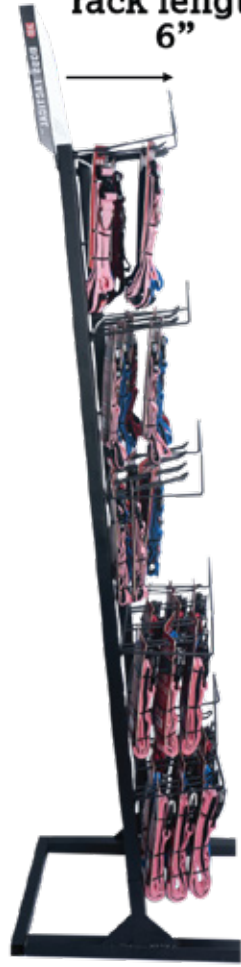

BOSS TACTICAL™ LEASH
2 TRIGGER BOSS CLIP™
TEST STRENGTH UP TO 900 KG/M.
(OVER **1,900** LBS.)

COLLAR AND LEASH HIGHLIGHTS

HARNES HIGHLIGHTS

- 3- STAINLESS STEEL D-RINGS (FOR A VARIETY OF LEASH OPTIONS)
- REENFORCED STITCHING FOR TOP D-RINGS (GREAT FOR WORKING DOGS)
 - REFLECTIVE NYLON (GREAT FOR NIGHT VISIBILITY)
- CUSTOMIZABLE PATCHES (SIZES AND VARIETY PENDING)
- “BREATHABLE” MESH PADDING (ADDED FOR COMFORT)
 - ULTRA PREMIUM MILITARY GRADE NYLON
 - ZINC-ALLOW BOSS CLIPS
 - TWO TRIGGER CLIP SYSTEM
 - TRAFFIC HANDLE FOR CONTROL

BOSS TACTICAL™ WIRE RACK

FOR COLLARS AND LEASHES

width
15"

height
63"

rack length
6"

base length
17.75"

BOSS TACTICAL™ SOLID RACK SYSTEM INCLUDES

32 MIXED SOLID COLLARS