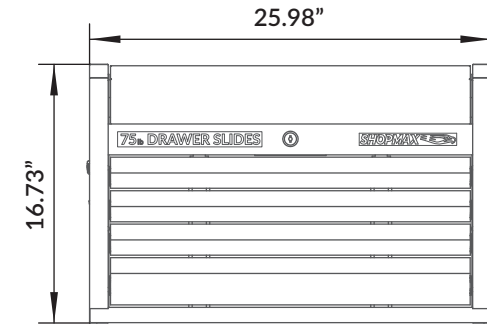

Frame  
80% K

Drawer  
20% K

952703A7

992704A2

92704A2-03A7

Outer dimensions only are shown above. Please refer to the product page for specific dimensions and storage capacity for drawers and overall capacity.

**Overall Dimensions: 26.71"W x 18.03"D x 47.46"H**

# Drawer Dimensions  
WxDxH

1 22.43" x 10.28" x 2.01"  
2 22.43" x 10.28" x 2.01"

# Drawer Dimensions  
WxDxH

5 22.43" x 15.02" x 5.83"  
6 22.43" x 15.02" x 5.83"