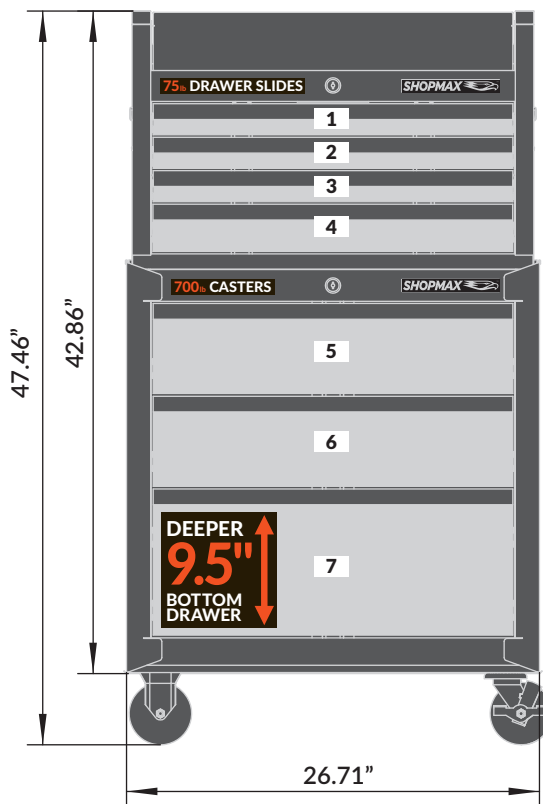

Frame
80% K

Drawer
20% K

952703A7

992704A2

92704A2-03A7

Outer dimensions only are shown above. Please refer to the product page for specific dimensions and storage capacity for drawers and overall capacity.

Overall Dimensions: 26.71"W x 18.03"D x 47.46"H

Drawer Dimensions
WxDxH

1 22.43" x 10.28" x 2.01"
2 22.43" x 10.28" x 2.01"

Drawer Dimensions
WxDxH

3 22.43" x 10.28" x 2.01"
4 22.43" x 10.28" x 3.05"

Drawer Dimensions
WxDxH

5 22.43" x 15.02" x 5.83"
6 22.43" x 15.02" x 5.83"

Drawer Dimensions
WxDxH

7 22.43" x 15.02" x 9.45"