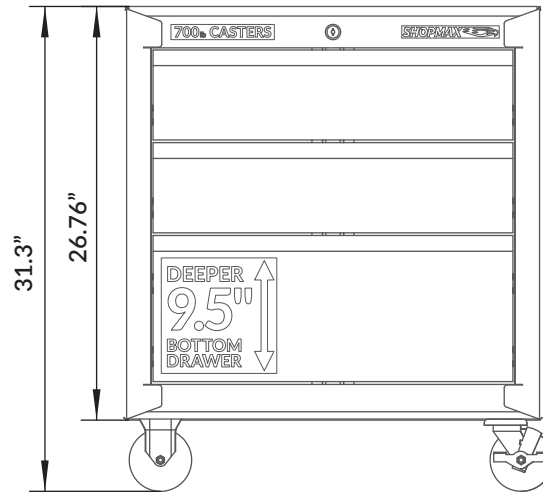

Frame
80% K

Drawer
20% K

952703A7