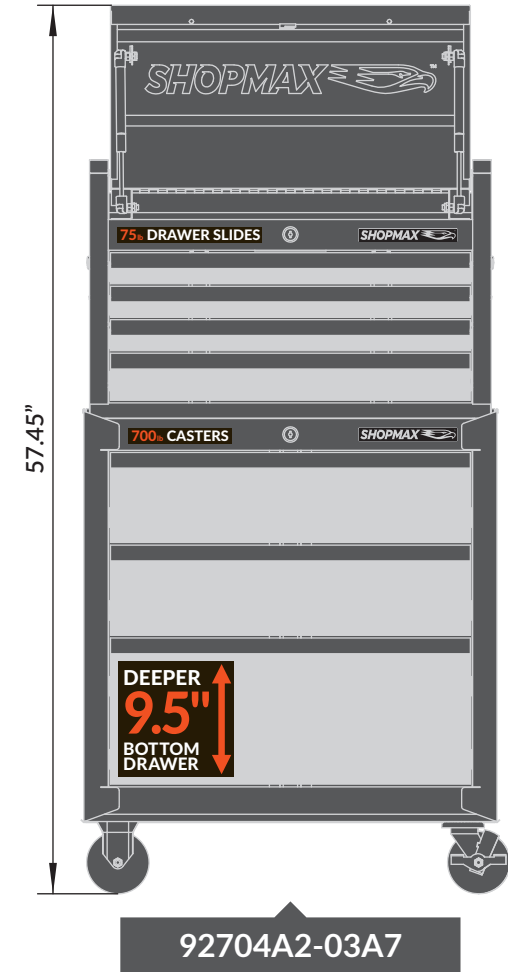

Frame
80% K

Drawer
20% K

952703A7

992704A2

92704A2-03A7

Outer dimensions only are shown above. Please refer to the product page for specific dimensions and storage capacity for drawers and overall capacity.

Overall Dimensions: 26.71"W x 18.03"D x 47.46"H

Drawer Dimensions
WxDxH

1 22.43" x 10.28" x 2.01"
2 22.43" x 10.28" x 2.01"

Drawer Dimensions
WxDxH

3 22.43" x 10.28" x 2.01"
4 22.43" x 10.28" x 3.05"

Drawer Dimensions
WxDxH

5 22.43" x 15.02" x 5.83"
6 22.43" x 15.02" x 5.83"

Drawer Dimensions
WxDxH

7 22.43" x 15.02" x 9.45"