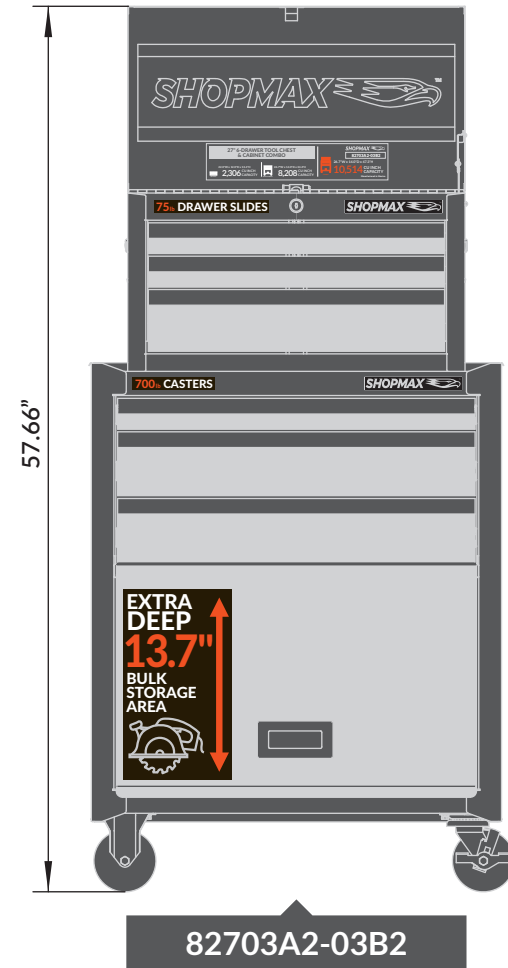

Frame
80% K

Drawer
20% K

952703B2

982703A2

Outer dimensions only are shown above. Please refer to the product page for specific dimensions and storage capacity for drawers and overall capacity.

Overall Dimensions: 26.71"W x 13.98"D x 47.26"H

Drawer Dimensions
WxDxH

1 18.25" x 10.28" x 2.01"
2 18.25" x 10.28" x 2.01"

Drawer Dimensions
WxDxH

3 18.25" x 10.28" x 4.02"
4 22.43" x 12.95" x 2.01"

Drawer Dimensions
WxDxH

5 22.43" x 12.95" x 4.15"
6 22.43" x 12.95" x 4.15"

Drawer Dimensions
WxDxH

7 23.76" x 12.74" x 13.74"