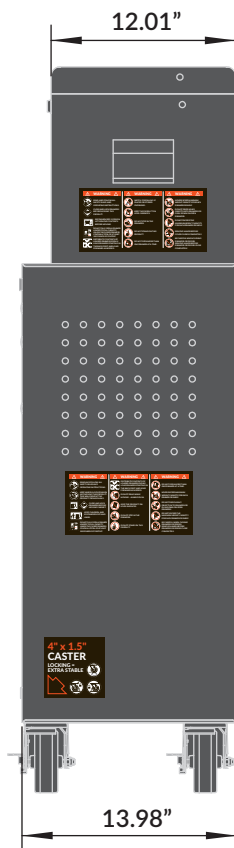

Frame
80% K

Drawer
20% K

952703B2

982703A2

Outer dimensions only are shown above. Please refer to the product page for specific dimensions and storage capacity for drawers and overall capacity.

Overall Dimensions: 26.71"W x 13.98"D x 47.26"H

Drawer Dimensions
WxDxH

1 18.25" x 10.28" x 2.01"
2 18.25" x 10.28" x 2.01"

Drawer Dimensions
WxDxH

3 18.25" x 10.28" x 4.02"
4 22.43" x 12.95" x 2.01"

Drawer Dimensions
WxDxH

5 22.43" x 12.95" x 4.15"
6 22.43" x 12.95" x 4.15"

Drawer Dimensions
WxDxH

7 23.76" x 12.74" x 13.74"