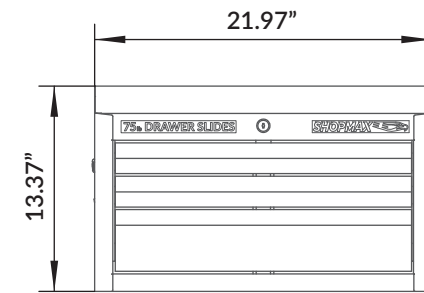

Frame
80% K

Drawer
20% K

952703B2

982703A2

Outer dimensions only are shown above. Please refer to the product page for specific dimensions and storage capacity for drawers and overall capacity.

Overall Dimensions: 26.71"W x 13.98"D x 47.26"H

Drawer Dimensions
WxDxH

1 18.25" x 10.28" x 2.01"
2 18.25" x 10.28" x 2.01"

Drawer Dimensions
WxDxH

3 18.25" x 10.28" x 4.02"
4 22.43" x 12.95" x 2.01"

Drawer Dimensions
WxDxH

5 22.43" x 12.95" x 4.15"
6 22.43" x 12.95" x 4.15"

Drawer Dimensions
WxDxH

7 23.76" x 12.74" x 13.74"