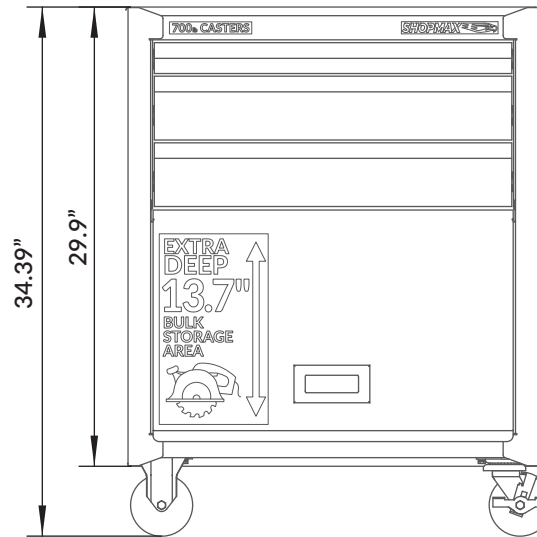

Frame
80% K

Drawer
20% K

952703B2

982703A2

Outer dimensions only are shown above. Please refer to the product page for specific dimensions and storage capacity for drawers and overall capacity.

Overall Dimensions: 26.71"W x 13.98"D x 47.26"H

Drawer Dimensions
WxDxH

1 18.25" x 10.28" x 2.01"
2 18.25" x 10.28" x 2.01"

Drawer Dimensions
WxDxH

3 18.25" x 10.28" x 4.02"
4 22.43" x 12.95" x 2.01"

Drawer Dimensions
WxDxH

5 22.43" x 12.95" x 4.15"
6 22.43" x 12.95" x 4.15"

Drawer Dimensions
WxDxH

7 23.76" x 12.74" x 13.74"