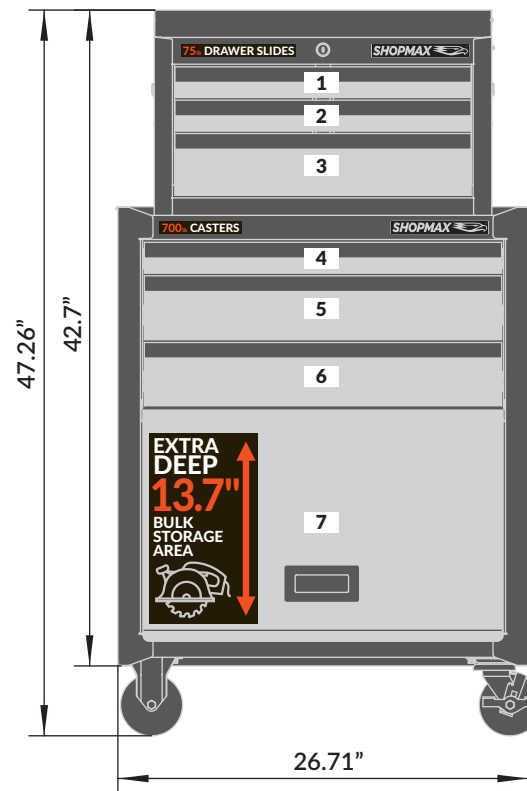

Frame
80% K

Drawer
20% K

952703B2

982703A2

Outer dimensions only are shown above. Please refer to the product page for specific dimensions and storage capacity for drawers and overall capacity.

Overall Dimensions: 26.71"W x 13.98"D x 47.26"H

Drawer Dimensions
WxDxH

1 18.25" x 10.28" x 2.01"
2 18.25" x 10.28" x 2.01"

Drawer Dimensions
WxDxH

3 18.25" x 10.28" x 4.02"
4 22.43" x 12.95" x 2.01"

Drawer Dimensions
WxDxH

5 22.43" x 12.95" x 4.15"
6 22.43" x 12.95" x 4.15"

Drawer Dimensions
WxDxH

7 23.76" x 12.74" x 13.74"