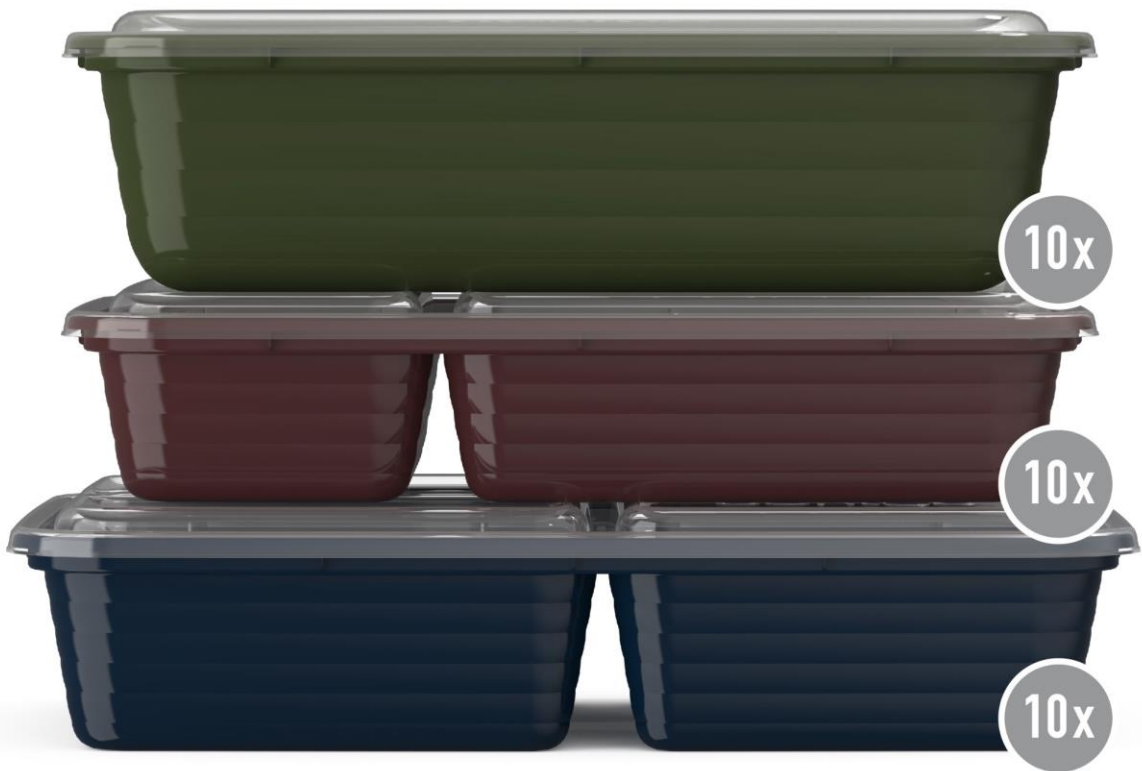

# *Rich Shades Collection*

**INCLUDES**  
30 containers + 30 lids

8.5"

5.7"

4 CUPS

2.2"

8.7"

6"

1 CUP

2 CUPS

1.6"

9.4"

6.5"

1 CUP

2 CUPS

1 CUP