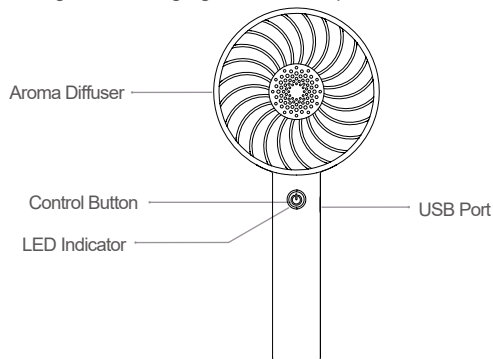

- Reorient or relocate the receiving antenna.
- Increase the separation between the equipment and receiver.
- Connect the equipment into an outlet on a circuit different from that to which the receiver is connected.
- Consult the dealer or an experienced radio/TV technician for help.

PRODUCT SPECIFICATIONS

Size:	3.5" L x 1.6" W x 7.5" H
Power:	DC 5V, 5W
Fan Speed:	3 Speeds: Low, Medium, High
Run Time:	4 Hrs (Low), 2.2 Hrs (Medium), 1.3 Hrs (High)
Noise Level:	40dBA (Low) to 53dBA (High)
Battery:	Lithium Ion Rechargeable Battery 18650 - 3.7V

INTRODUCTION

Thank you for purchasing the PureBreeze™ Rechargeable Handheld Fan from Pure Enrichment. This portable 3-speed fan is designed to generate powerful airflow in your personal space to keep you cool wherever you go.

PRODUCT FEATURES

The diagram below highlights all of the important features of the unit.

REPLACEMENT SCENT PADS

Replacement scent pads are available at www.pureenrichment.com. Use Model No: PEHNDFN-W to select the correct pads for this unit.