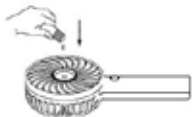

NOTE:

- Input power voltage must be DC 5V.
- Input current must be at least 1A.
- This unit is NOT compatible with USB PD/SCP/SoC quick chargers.

USING THE SCENT PADS

1. Remove the cover

2. Insert the scented pad