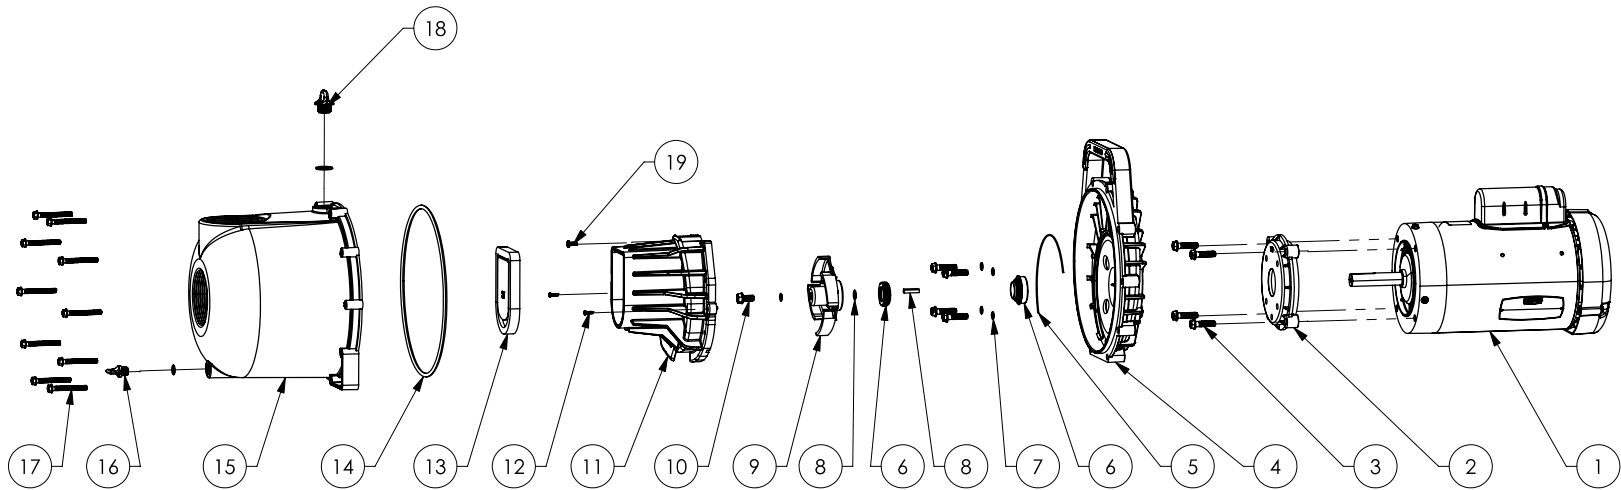

3" Self-Priming Centrifugal Pump

Model: SE3LL-C5.0C

Price Code: P-58-13L4-C5.0C

Driver: Leeson 60Hz Electric Motor (5 HP) Single Phase

3" Self-Priming Centrifugal Pump

Model: SE3LL-C5.0C

Price Code: P-58-13L4-C5.0C

Driver: Leeson 60Hz Electric Motor (5 HP) Single Phase

NO.	DESCRIPTION	QTY	PART NO.
1	Leeson 5 HP Electric Motor 1Φ	1	58-0680-C
2	C-Face Adapter PPE	1	58-1010-20A
3	Mounting Screw SS 5/16-24x1 1/4"	4	58-1015-10
4	Bracket PET	1	58-0703-30B
5	O-Ring Segment EPDM	1	58-0754-72
6	Shaft Seal EPDM, SS 316, carbon/ceramic 3/4"	1	58-0714-12
7	Bracket Screw and O-Ring SS EPDM 5/16-24x1 1/4"	4	58-0715-12
8	Key & Shim SS 3/16" Square x 15/16" Long	1	58-0778S
9	Impeller PET 3 Vane, .535" Wide, ø5.5"	1	58-0975-30
10	Impeller Screw and O-Ring SS EPDM 5/16-24x3/4"	1	58-0716-12
11	Volute Flat PET	1	58-0977-30
12	Volute Side Screw SS 6-CCx1/2"	2	58-0725-10
13	Check Valve EPDM	1	58-0705-72
14	Body O-Ring EPDM	1	58-0719-72
15	Body PET, black 3" F NPT.	1	58-0755-30B
16	Drain Plug and O-Ring PET EPDM	1	58-0723-32
17	Body Bolt SS 18-8 1/4-20x2.125"	10	58-1206-10
18	Filler Plug and O-Ring PET EPDM	1	58-0722-32B
19	Volute Top Screw SS 10-24x.5"	1	58-0997-10