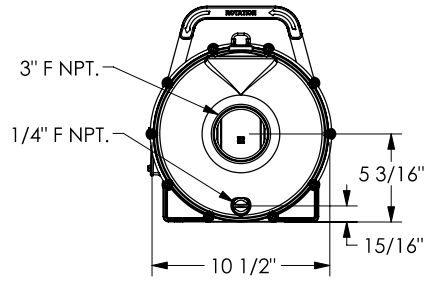

3" Self-Priming Centrifugal Pump

Model: SE3LL-C5.0C

Price Code: P-58-13L4-C5.0C

Driver: Leeson 60Hz Electric Motor (5 HP) Single Phase

3" Self-Priming Centrifugal Pump

Model: SE3LL-C5.0C

Price Code: P-58-13L4-C5.0C

Driver: Leeson 60Hz Electric Motor (5 HP) Single Phase

NO.	DESCRIPTION	QTY	PART NO.
1	Leeson 5 HP Electric Motor 1Φ	1	58-0680-C
2	C-Face Adapter PPE	1	58-1010-20A
3	Mounting Screw SS 5/16-24x1 1/4"	4	58-1015-10
4	Bracket PET	1	58-0703-30B
5	O-Ring Segment EPDM	1	58-0754-72
6	Shaft Seal EPDM, SS 316, carbon/ceramic 3/4"	1	58-0714-12
7	Bracket Screw and O-Ring SS EPDM 5/16-24x1 1/4"	4	58-0715-12
8	Key & Shim SS 3/16" Square x 15/16" Long	1	58-0778S
9	Impeller PET 3 Vane, .535" Wide, ø5.5"	1	58-0975-30
10	Impeller Screw and O-Ring SS EPDM 5/16-24x3/4"	1	58-0716-12
11	Volute Flat PET	1	58-0977-30
12	Volute Side Screw SS 6-CCx1/2"	2	58-0725-10
13	Check Valve EPDM	1	58-0705-72
14	Body O-Ring EPDM	1	58-0719-72
15	Body PET, black 3" F NPT.	1	58-0755-30B
16	Drain Plug and O-Ring PET EPDM	1	58-0723-32
17	Body Bolt SS 18-8 1/4-20x2.125"	10	58-1206-10
18	Filler Plug and O-Ring PET EPDM	1	58-0722-32B
19	Volute Top Screw SS 10-24x.5"	1	58-0997-10