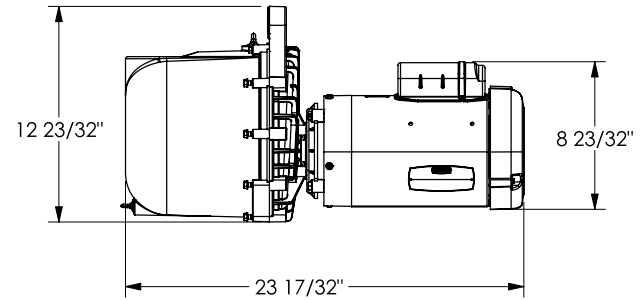

3" Self-Priming Centrifugal Pump

Model: SE3LL-C5.0C

Price Code: P-58-13L4-C5.0C

Driver: Leeson 60Hz Electric Motor (5 HP) Single Phase

3" Self-Priming Centrifugal Pump

Model: SE3LL-C5.0C

Price Code: P-58-13L4-C5.0C

Driver: Leeson 60Hz Electric Motor (5 HP) Single Phase

NO.	DESCRIPTION	QTY	PART NO.
1	Leeson 5 HP Electric Motor 1Φ	1	58-0680-C
2	C-Face Adapter PPE	1	58-1010-20A
3	Mounting Screw SS 5/16-24x1 1/4"	4	58-1015-10
4	Bracket PET	1	58-0703-30B
5	O-Ring Segment EPDM	1	58-0754-72
6	Shaft Seal EPDM, SS 316, carbon/ceramic 3/4"	1	58-0714-12
7	Bracket Screw and O-Ring SS EPDM 5/16-24x1 1/4"	4	58-0715-12
8	Key & Shim SS 3/16" Square x 15/16" Long	1	58-0778S
9	Impeller PET 3 Vane, .535" Wide, ø5.5"	1	58-0975-30
10	Impeller Screw and O-Ring SS EPDM 5/16-24x3/4"	1	58-0716-12
11	Volute Flat PET	1	58-0977-30
12	Volute Side Screw SS 6-CCx1/2"	2	58-0725-10
13	Check Valve EPDM	1	58-0705-72
14	Body O-Ring EPDM	1	58-0719-72
15	Body PET, black 3" F NPT.	1	58-0755-30B
16	Drain Plug and O-Ring PET EPDM	1	58-0723-32
17	Body Bolt SS 18-8 1/4-20x2.125"	10	58-1206-10
18	Filler Plug and O-Ring PET EPDM	1	58-0722-32B
19	Volute Top Screw SS 10-24x.5"	1	58-0997-10