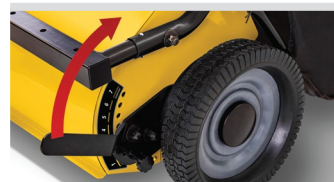

Cub Cadet®

PROFESSIONAL GRADE 46" LAWN SWEEPER

46 in Sweep Path 24^{cu} ft Collection Bag

- › Super Capacity 24 cu. ft. collection bag keeps you sweeping longer with less time spent emptying.
- › Collects grass clippings, leaves, pine needles, nuts and other lawn debris saving your time and energy
- › 3-Year Warranty

20 MIN
ASSEMBLY

› 70% Less Hardware

› Up to 50% Faster Assembly

Patented Hi-efficiency spiral brush provides superior sweeping action

Tow in offset position for simultaneous mowing and sweeping

Drawbar and hopper bag fold for quick and easy storage

Reversible hitch allows use with any lawn tractor

Folding Drawbar for compact storage

Extra-wide 9 in. chute allows material to flow through without clogging

Brush height adjustment on side allows viewing of brush height during adjustment