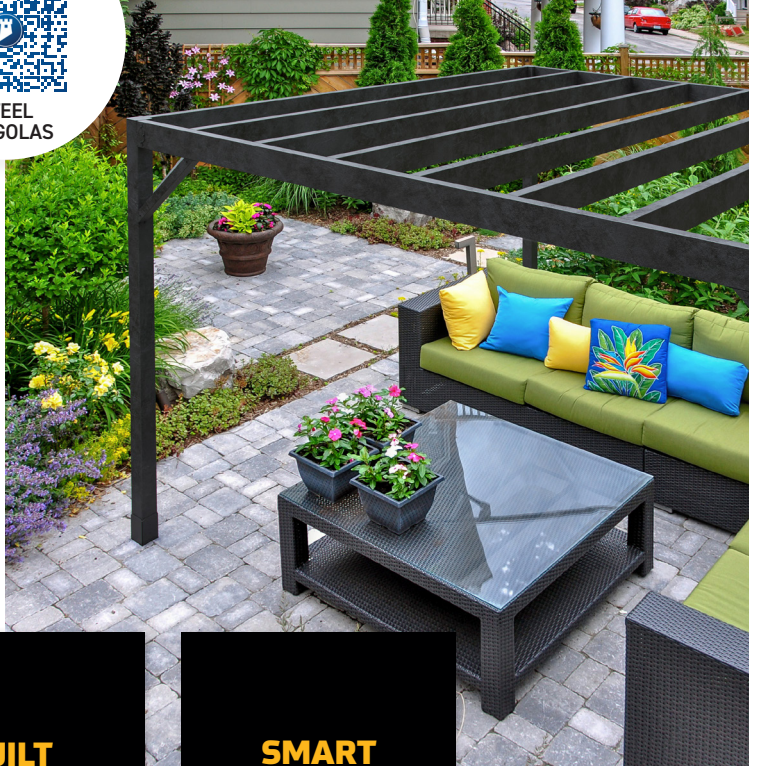

## OUT OF THE BOX. IN ONE BOX.

Explore the awe-inspiring, all-included perks of our new Pergola Kits.

Fortress® Evolution Steel Pergolas are already a one-of-a-kind way to add style, strength and sustainability to your backyard. And now you can redefine your space with our simple, complete kits. Get everything you need to create shelter from the mundane in one package.

## THE PERFECT FIT

Break out of the box with a pergola that's the right size and shape for your yard. Choose from three options that give you the flexibility to customize your outdoor living space without complexity.