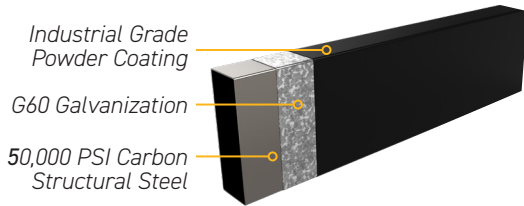

WARRANTY

We stand by your side and behind our steel pergola kits with a 25-year warranty and a hassle-free claims process. Visit FortressBP.com for complete warranty details and exclusions.