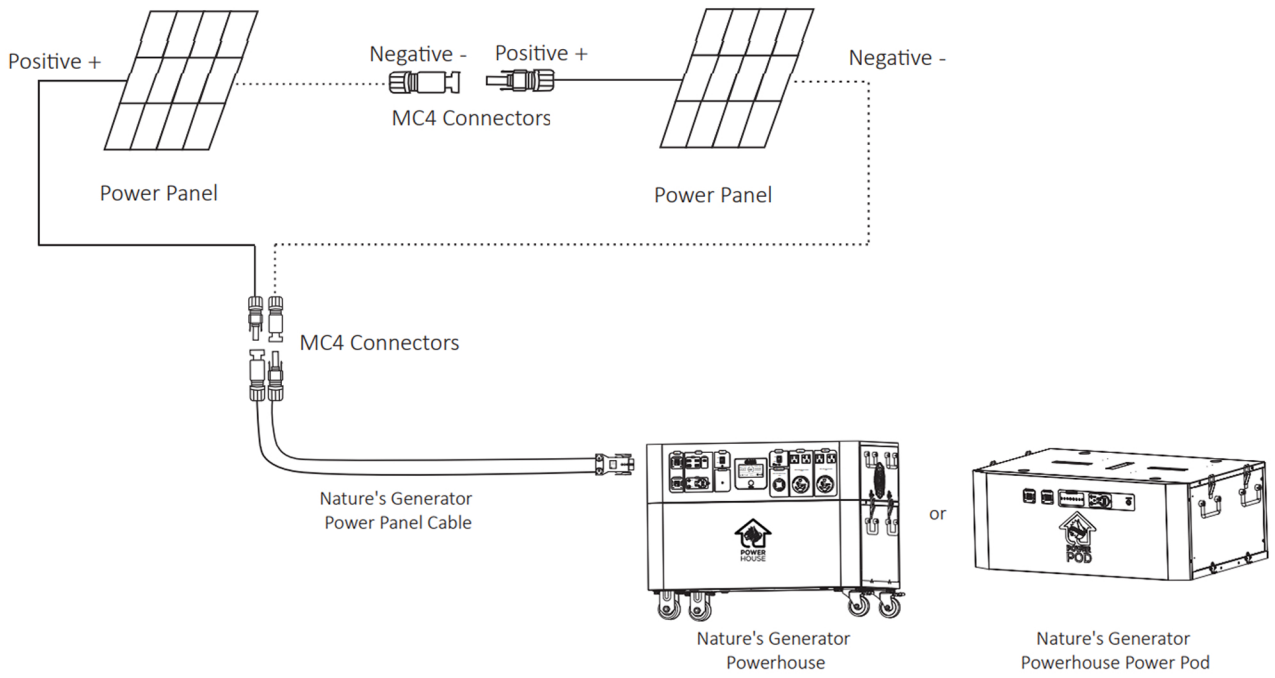

Nature's Generator
Powerhouse
Power Panel

Natures Generator Inc

support@naturesgenerator.com

800.975.7909

Optional: To Double Charging Speed, Use the Parallel Connection Method

Specifications:

Cell Type: Mono PERC

Rated Power: 410watt

Voltage: 31V ~ 37V

Maximum Series Fuse Rating: 20A

Weight: 47 lbs

Certifications:

Designed in USA

Made in Mexico

WARNING