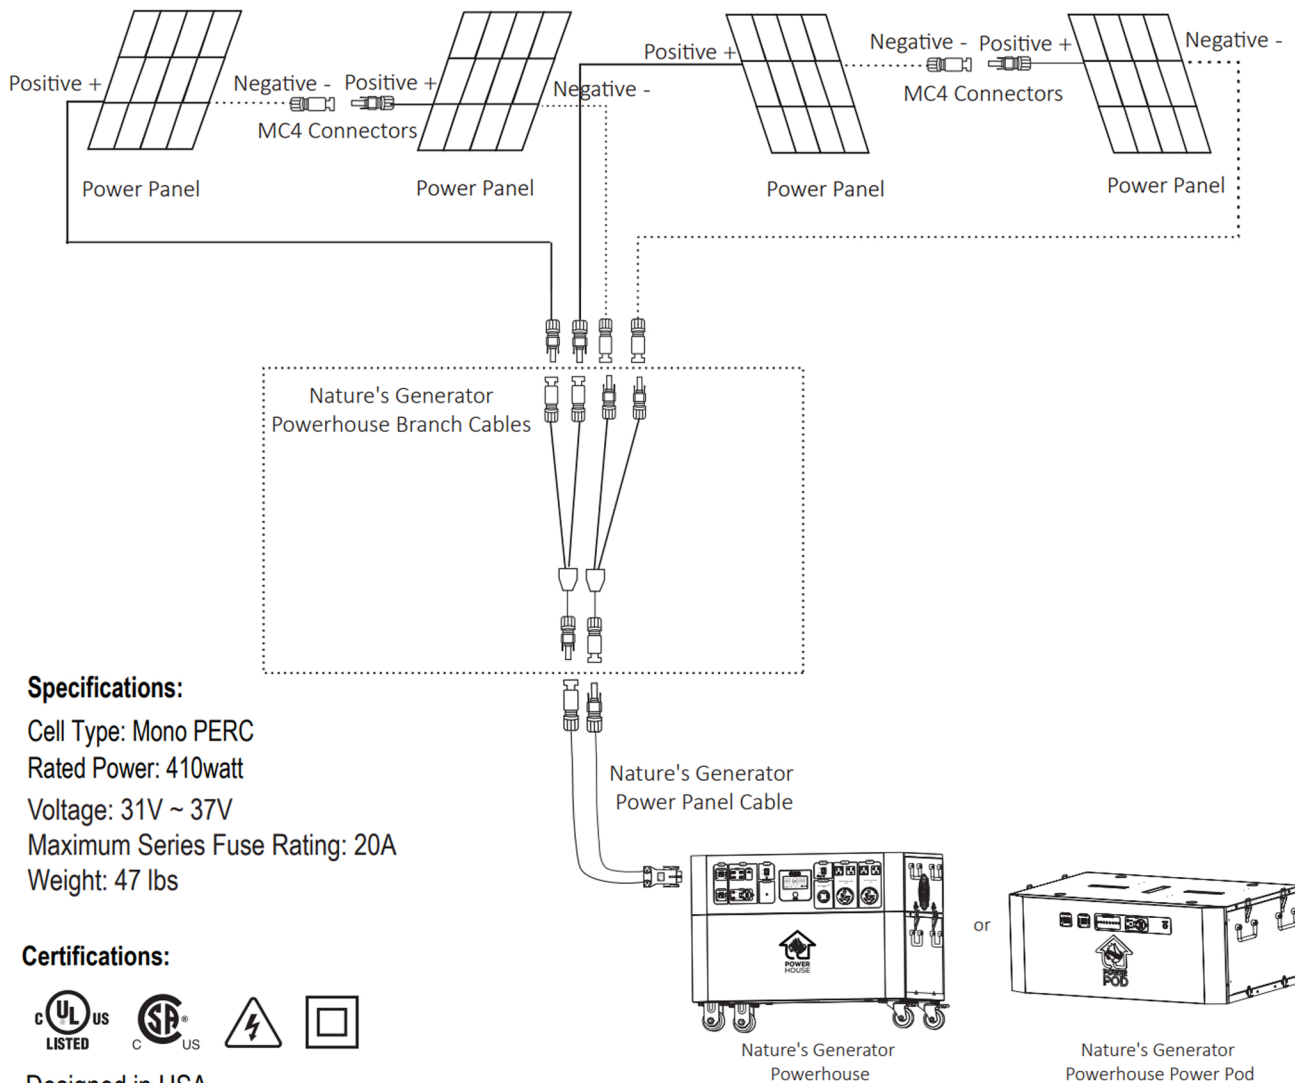

Optional: To Double Charging Speed, Use the Parallel Connection Method

Specifications:

Cell Type: Mono PERC

Rated Power: 410watt

Voltage: 31V ~ 37V

Maximum Series Fuse Rating: 20A

Weight: 47 lbs

Certifications:

Designed in USA

Made in Mexico

WARNING

Only qualified personnel should install or perform maintenance work on Nature's Generator Powerhouse Power Panels. Be aware of dangerous high DC voltage when connecting Nature's Generator Powerhouse Power Panels. Do not damage or scratch the surfaces of the Nature's Generator Powerhouse Power Panels.

visit NaturesGenerator.com for more information