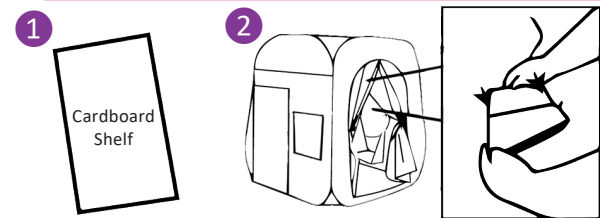

**Blossom
House**

**Ages
3+**
ADULT ASSEMBLY RECOMMENDED

BLOSSOM HOUSE TENT INSTRUCTIONS

ASSEMBLY • INSTALLATION • MAINTENANCE • SAFETY

PLEASE READ ALL INSTRUCTIONS BEFORE SETUP OR FOLDAWAY OF YOUR PLAY TENT!

This product comes in its folded/coiled form for packaging convenience. The box packaging should be kept for convenient storage of play tent when not in use.

BEFORE YOU START: OBSERVING THE FOLLOWING STATEMENTS AND WARNINGS REDUCES THE LIKELIHOOD OF SERIOUS OR FATAL INJURY.

⚠ CAUTION: THIS STRUCTURE USES A SPRING STEEL LOOP THAT WILL POP OPEN QUICKLY!

- Caution must be used when handling this product.
- Small children should never be allowed to fold or unfold the structure without adult supervision.
- Do not place heavy objects on this product.
- Discard if steel loop is broken or if this product is damaged.
- If your tent does not stand square or if you notice the panels are bowing/curving, you may experience difficulty folding and storing your product. Bowing panels may be the result of a twisted inner spring loop. To correct, firmly run your fingers around the panels' edges (pink binding) of the product and where the spring loop is located. When you feel a twist or kink place hands on either side of it and pedal them backwards or forwards to untwist the loop and allow easier opening and folding.
- To maintain the vibrant coloring and durability of the tent's material this product should not be left in direct sunlight or outdoors for extended periods of time.

⚠ WARNING: KEEP ALL FLAME AND HEAT SOURCES AWAY FROM THIS TENT FABRIC.