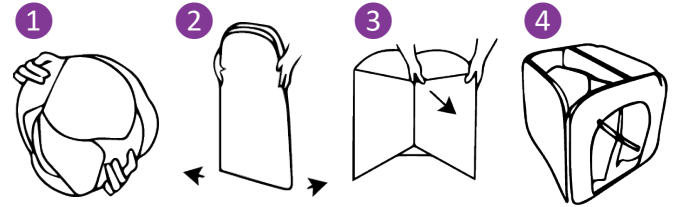

- Caution must be used when handling this product.
- Small children should never be allowed to fold or unfold the structure without adult supervision.
- Do not place heavy objects on this product.
- Discard if steel loop is broken or if this product is damaged.
- If your tent does not stand square or if you notice the panels are bowing/curving, you may experience difficulty folding and storing your product. Bowing panels may be the result of a twisted inner spring loop. To correct, firmly run your fingers around the panels' edges (pink binding) of the product and where the spring loop is located. When you feel a twist or kink place hands on either side of it and pedal them backwards or forwards to untwist the loop and allow easier opening and folding.
- To maintain the vibrant coloring and durability of the tent's material this product should not be left in direct sunlight or outdoors for extended periods of time.

⚠ WARNING: KEEP ALL FLAME AND HEAT SOURCES AWAY FROM THIS TENT FABRIC.

- This tent meets the flammability requirements of CPAI-84. This product is fire resistant only. This fabric may burn if left in continuous contact with any flame source. The application of any foreign substance to the tent fabric may render the flame resistant properties ineffective.

Spot clean only.

Size and colors may vary due to manufacturing process. Product may differ from photos shown.

Cube Structure