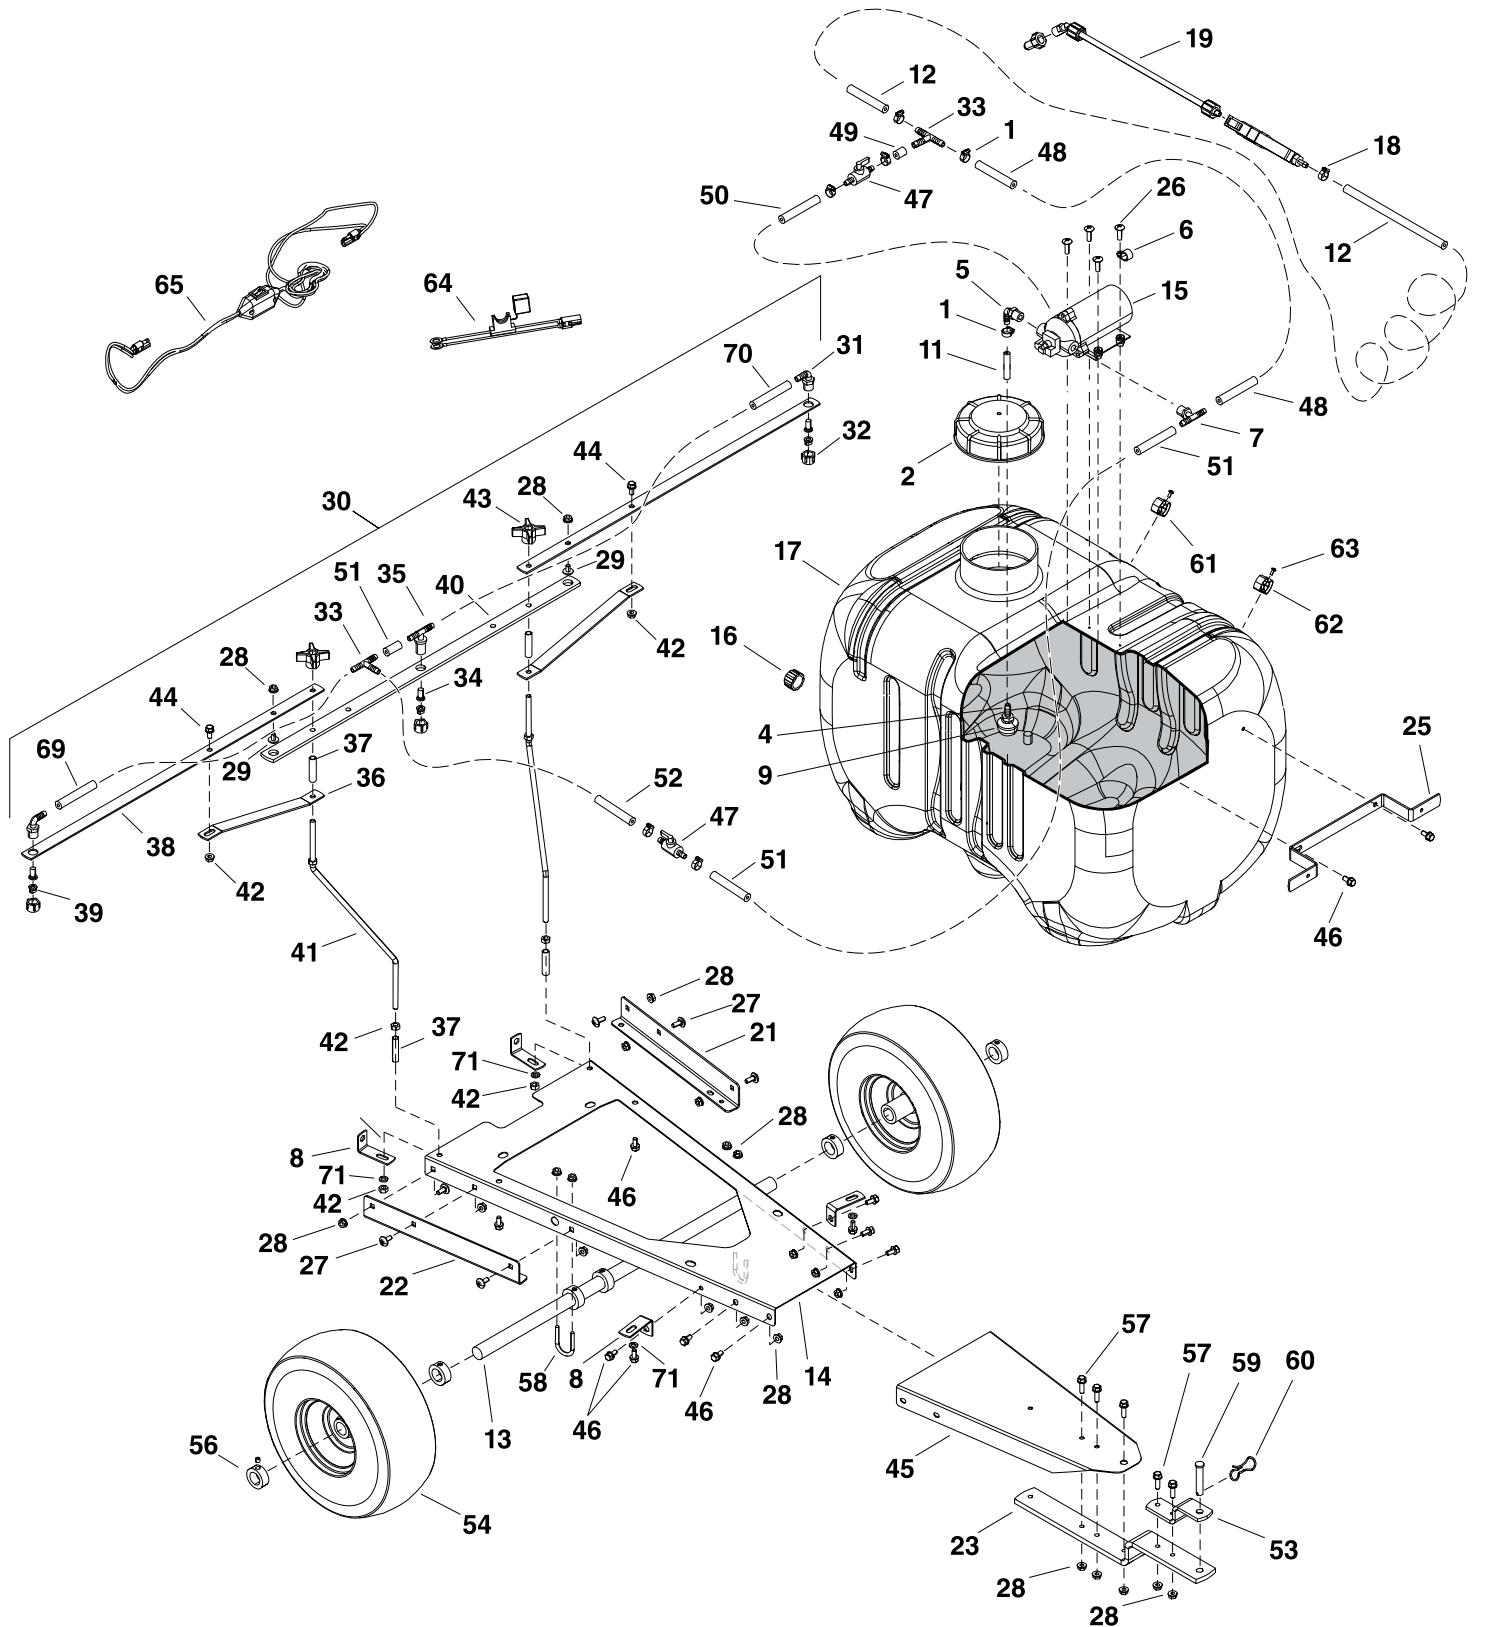

45-0589

45-0589

REF. NO.	PART NO.	QTY.	DESCRIPTION	REF. NO.	PART NO.	QTY.	DESCRIPTION
1	ST43652	10	Hose Clamp 3/8"	43	ST43289	2	3/8" locking knob
2	ST43175	1	Tank fill cap	44	ST65007	2	5/16" x 3/4" flange bolt
3	ST44017	1	Lanyard for Tank Fill Cap*	45	ST43585BL3	1	Hitch triangle
4	ST43182	1	Sump fitting 3/8" barb	46	ST65011	12	5/16" x 5/8" flange bolt
5	ST43183	1	Elbow 3/8" MP - 3/8" barb	47	ST43014	2	In line valve 3/8" barb
6	ST43191	1	Hose holder 3/8"	48	2-316	1	Hose, 3/8" x 8"
7	ST43235	1	Tee 3/8" barb - 3/8" barb - 3/8" MP	49	2-317	1	Hose, 3/8" x 2.5"
8	ST43244	4	Tank and parking support 45 tow	50	2-318	1	Hose, 3/8" x 12"
9	ST43258	1	Sump strainer 3/8"	51	2-319	2	Hose, 3/8" x 8.5"
10	ST43283	2	Rubber cap .125 x 1 x 2*	52	2-320	1	Hose, 3/8" x 20.75"
11	2-314	1	Hose, 3/8" x 22"	53	ST43233BL3	1	Hitch clevis
12	2-345	1	Hose, 3/8" x 228"	54	ST44022	2	Wheel-tire assembly (15x6.00-6" 15 in. Tire, 1in Roller Bearing, Grey Rim)
13	ST43486	1	Axle 1"	55	ST43314	2	Plastic wire harness clip*
14	ST43508BL3	1	Main frame	56	ST43473	6	1" locking collar
15	ST43918	1	Pump 12V, 100psi, 2.2gpm	57	ST65014	6	5/16" x 1" flange bolt
16	ST43516	1	Drain cap	58	ST43330	2	Axle u-bolt
17	2-466	1	45 gal tank White	59	ST43468	1	1/2" x 2-1/2" clevis pin
18	ST43655	1	Oetiker clamp 3/8" 0165	60	ST43623	1	Bowtie clip, large
19	ST43673	1	Spray wand with brass tip	61	ST43130	1	Spray wand holder, small
20	ST43684	1	Washer for drain cap*	62	ST43287	1	Spray wand holder, large
21	ST43691BL3	1	Angle RH 45T	63	ST65000	2	10-24 x 3/8" truss head screw
22	ST43692BL3	1	Angle LH 45T	64	ST43472	1	Wire harness, switch
23	ST43695BL3	1	Drawbar - 3/8" A 36	65	ST43483	1	Wire harness, battery
24	ST43844	2	Grommet 5/8 ID, 1-1/8 OD, 7/8 Groove	66	45588	1	Agri-Fab Orange Brand Label*
25	ST62006BL3	1	Hose wrap bracket	67	ST43523	1	45 label*
26	ST65001	4	10-24 x 1" truss head screw	68	MT3980	1	Warning label -chemical hazards*
27	ST65006	4	5/16" x 3/4" low shoulder carriage bolt	69	2-325	1	Hose, 3/8" x 31"
28	ST65008	26	5/16" flange nut	70	2-335	1	Hose, 3/8" x 38.75"
29	ST65031	4	5/16" x 1/2" truss head bolt	71	ST65003	4	3/8" Flat Washer
30	BA20485	1	Boom Assembly 45 Tow Behind		3-202	1	Owners manual*
31	ST43011	2	Elbow 3/8" barb tip fitting w/nut				
32	ST43012	3	Tip fitting cap nut				
33	ST43013	2	Tee 3/8" barbs				
34	ST43016	3	Spray tip screen w/check				
35	ST43192	1	Tee 3/8" barbs tip fitting w/nut				
36	ST43256BL3	2	Boom brace				
37	ST43293	4	Boom spacer				
38	ST43332BL3	2	Boom extension				
39	ST43466	3	Spray tip TP11008VP				
40	ST43470BL3	1	Center boom				
41	ST43532	2	Boom support 45 tow				
42	ST65012	6	3/8" flange nut				