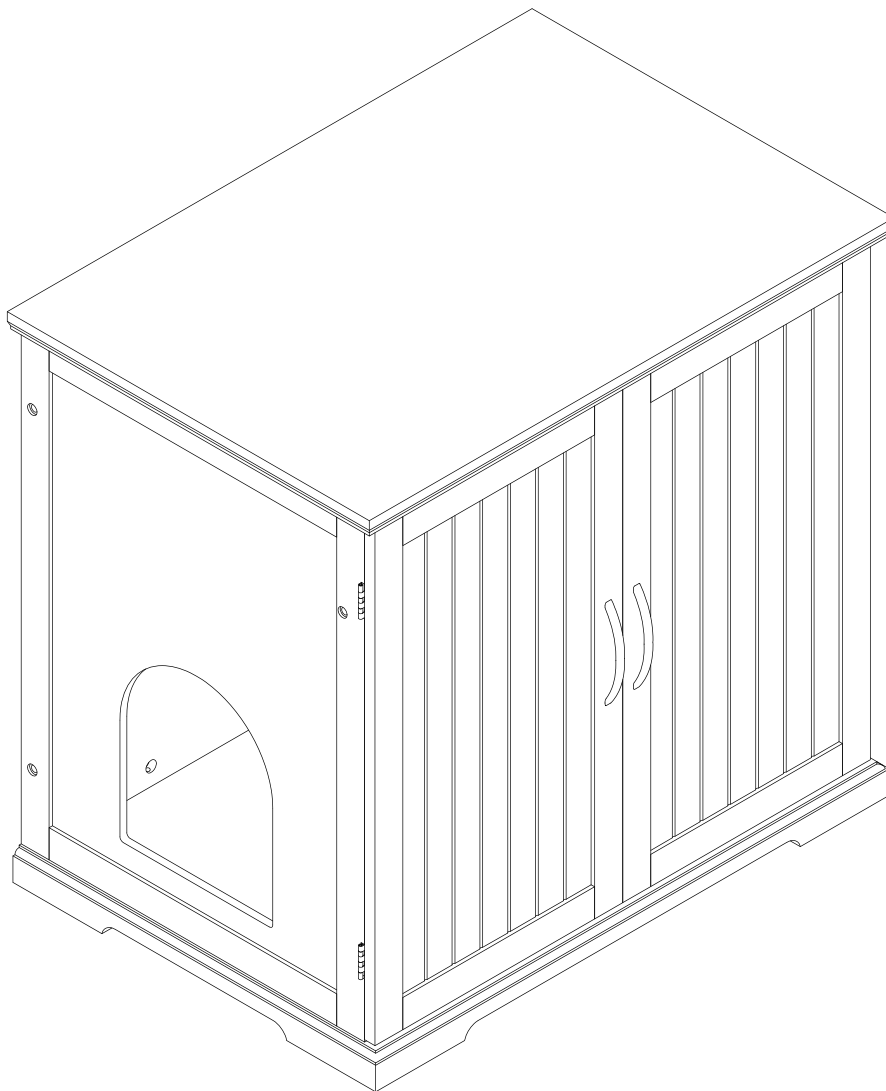

TRIXIE

Assembly and Care Instruction Cat House

Item No.		Color	Code
4023	XL Wainscot Panel Cat Litter Enclosure	white	6
		gray	7
		espresso-brown	8

Pos. No.	Description	Measurement	Quantity	Item No. -6	Item No. -7	Item No. -8
Pos. A	Roof panel	29.75 × 30 × 1 in. (75.6 × 53.1 × 2.4 cm)	1	40236-20	40237-20	40238-20
Pos. B	Rear wall	27 × 25.25 × 0.5 in. (68.4 × 63.9 × 1.2 cm)	1	40236-40	40237-40	40238-40
Pos. C	Side part with entrance, left	25.25 × 19.5 × 0.5 in. (63.9 × 49.5 × 1.5 cm)	1	40236-10	40237-10	40238-10
Pos. D	Side part with entrance, right	25.25 × 19.5 × 0.5 in. (63.9 × 49.5 × 1.5 cm)	1	40236-11	40237-11	40238-11
Pos. E	Baseplate	29 × 50.5 × 2 in. (73.9 × 52.2 × 5.2 cm)	1	40236-21	40237-21	40238-21
Pos. F	Door panels	25 × 14 × 0.5 in. (63.3 × 35.7 × 1.5 cm)	2	40236-30	40237-30	40238-30
Pos. G	Connection bar, front	27 × 2 × 0.5 in. (68.4 × 5 × 1.5 cm)	1	40236-41	40237-41	40238-41
Pos. H	Back for drawer	25 × 3.25 × 0.5 in. (63.7 × 8.5 × 1.2 cm)	1	40236-54	40237-54	40238-54
Pos. I	Side part for drawer, left	15.75 × 3.5 × 0.5 in. (40 × 8.7 × 1.2 cm)	1	40236-51	40237-51	40238-51
Pos. J	Side part for drawer, right	15.75 × 3.5 × 0.5 in. (40 × 8.7 × 1.2 cm)	1	40236-52	40237-52	40238-52
Pos. K	Bottom for drawer	26.25 × 16 × 0.25 in. (67 × 40.5 × 0.3 cm)	1	40236-50	40237-50	40238-50
Pos. L	Front part for drawer	26.75 × 5.25 × 0.5 in. (67.9 × 13.5 × 1.5 cm)	1	40236-53	40237-53	40238-53
Pos. 14	Screw set			4023-60	4023-60	4023-60

- Pos. 1

x14 pcs
- Pos. 2

x6 pcs
- Pos. 3

x6 pcs
- Pos. 4

x16 pcs
- Pos. 5

x16 pcs
- Pos. 6

x1 pcs
- Pos. 7

x2 pcs
- Pos. 8