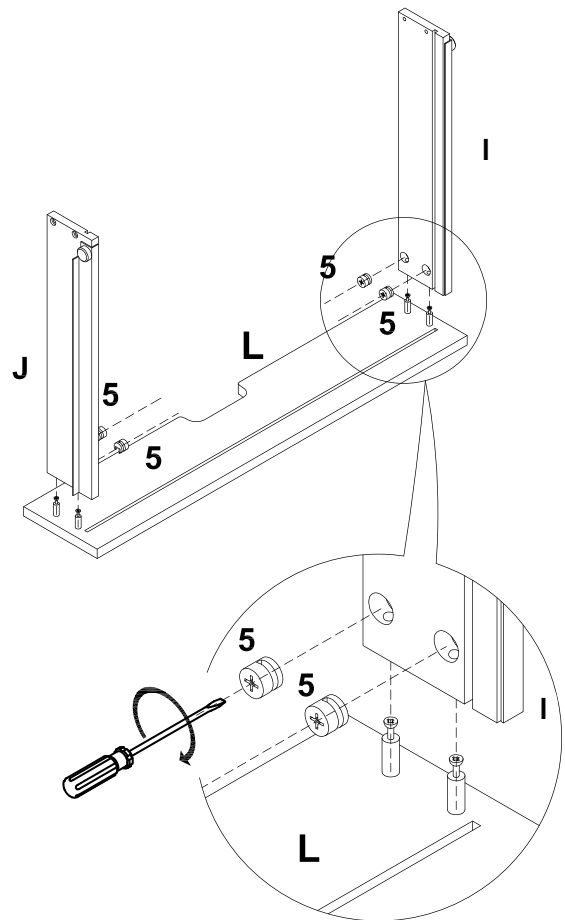

TRIXIE

Assembly and Care Instruction Cat House

Item No.		Color	Code
4023	XL Wainscot Panel Cat Litter Enclosure	white	6
		gray	7
		espresso-brown	8

Pos. No.	Description	Measurement	Quantity	Item No. -6	Item No. -7	Item No. -8
Pos. A	Roof panel	29.75 × 30 × 1 in. (75.6 × 53.1 × 2.4 cm)	1	40236-20	40237-20	40238-20
Pos. B	Rear wall	27 × 25.25 × 0.5 in. (68.4 × 63.9 × 1.2 cm)	1	40236-40	40237-40	40238-40
Pos. C	Side part with entrance, left	25.25 × 19.5 × 0.5 in. (63.9 × 49.5 × 1.5 cm)	1	40236-10	40237-10	40238-10
Pos. D	Side part with entrance, right	25.25 × 19.5 × 0.5 in. (63.9 × 49.5 × 1.5 cm)	1	40236-11	40237-11	40238-11
Pos. E	Baseplate	29 × 50.5 × 2 in. (73.9 × 52.2 × 5.2 cm)	1	40236-21	40237-21	40238-21
Pos. F	Door panels	25 × 14 × 0.5 in. (63.3 × 35.7 × 1.5 cm)	2	40236-30	40237-30	40238-30
Pos. G	Connection bar, front	27 × 2 × 0.5 in. (68.4 × 5 × 1.5 cm)	1	40236-41	40237-41	40238-41
Pos. H	Back for drawer	25 × 3.25 × 0.5 in. (63.7 × 8.5 × 1.2 cm)	1	40236-54	40237-54	40238-54
Pos. I	Side part for drawer, left	15.75 × 3.5 × 0.5 in. (40 × 8.7 × 1.2 cm)	1	40236-51	40237-51	40238-51
Pos. J	Side part for drawer, right	15.75 × 3.5 × 0.5 in. (40 × 8.7 × 1.2 cm)	1	40236-52	40237-52	40238-52
Pos. K	Bottom for drawer	26.25 × 16 × 0.25 in. (67 × 40.5 × 0.3 cm)	1	40236-50	40237-50	40238-50
Pos. L	Front part for drawer	26.75 × 5.25 × 0.5 in. (67.9 × 13.5 × 1.5 cm)	1	40236-53	40237-53	40238-53
Pos. 14	Screw set			4023-60	4023-60	4023-60

- Pos. 1

x14 pcs
- Pos. 2

x6 pcs
- Pos. 3

x6 pcs
- Pos. 4

x16 pcs
- Pos. 5

x16 pcs
- Pos. 6

x1 pcs
- Pos. 7

x2 pcs
- Pos. 8

x2 pcs
- Pos. 9

x4 pcs
- Pos. 10

x24 pcs
- Pos. 11

x4 pcs

ASSEMBLY INSTRUCTIONS

5					
	1 x 4 pcs	4 x 6 pcs	5 x 6 pcs	6 x 1 pc	10 x 2 pcs
  X		  ✓			
NO!		YES!			

6					
	1 x 4 pcs	5 x 6 pcs	9 x 4 pcs	10 x 10 pcs	7 x 2 pcs