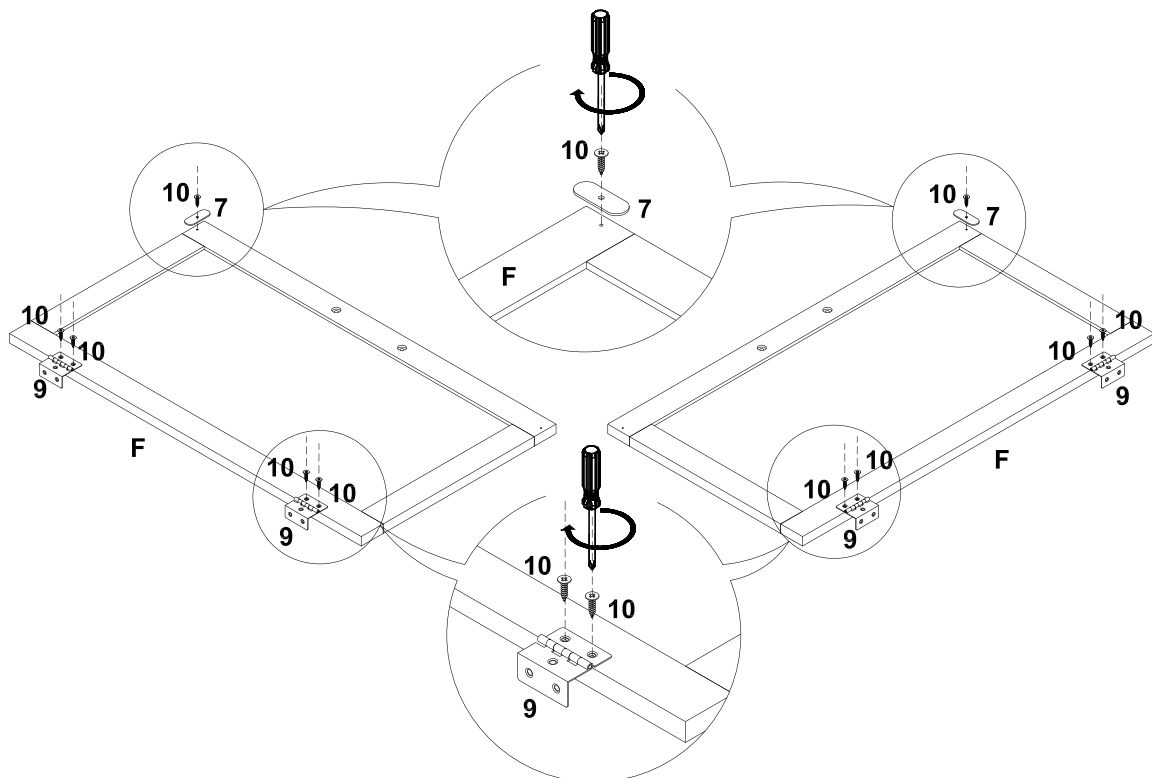

TRIXIE

Assembly and Care Instruction Cat House

Item No.		Color	Code
4023	XL Wainscot Panel Cat Litter Enclosure	white	6
		gray	7
		espresso-brown	8

Pos. No.	Description	Measurement	Quantity	Item No. -6	Item No. -7	Item No. -8
Pos. A	Roof panel	29.75 × 30 × 1 in. (75.6 × 53.1 × 2.4 cm)	1	40236-20	40237-20	40238-20
Pos. B	Rear wall	27 × 25.25 × 0.5 in. (68.4 × 63.9 × 1.2 cm)	1	40236-40	40237-40	40238-40
Pos. C	Side part with entrance, left	25.25 × 19.5 × 0.5 in. (63.9 × 49.5 × 1.5 cm)	1	40236-10	40237-10	40238-10
Pos. D	Side part with entrance, right	25.25 × 19.5 × 0.5 in. (63.9 × 49.5 × 1.5 cm)	1	40236-11	40237-11	40238-11
Pos. E	Baseplate	29 × 50.5 × 2 in. (73.9 × 52.2 × 5.2 cm)	1	40236-21	40237-21	40238-21
Pos. F	Door panels	25 × 14 × 0.5 in. (63.3 × 35.7 × 1.5 cm)	2	40236-30	40237-30	40238-30
Pos. G	Connection bar, front	27 × 2 × 0.5 in. (68.4 × 5 × 1.5 cm)	1	40236-41	40237-41	40238-41
Pos. H	Back for drawer	25 × 3.25 × 0.5 in. (63.7 × 8.5 × 1.2 cm)	1	40236-54	40237-54	40238-54
Pos. I	Side part for drawer, left	15.75 × 3.5 × 0.5 in. (40 × 8.7 × 1.2 cm)	1	40236-51	40237-51	40238-51
Pos. J	Side part for drawer, right	15.75 × 3.5 × 0.5 in. (40 × 8.7 × 1.2 cm)	1	40236-52	40237-52	40238-52
Pos. K	Bottom for drawer	26.25 × 16 × 0.25 in. (67 × 40.5 × 0.3 cm)	1	40236-50	40237-50	40238-50
Pos. L	Front part for drawer	26.75 × 5.25 × 0.5 in. (67.9 × 13.5 × 1.5 cm)	1	40236-53	40237-53	40238-53
Pos. 14	Screw set			4023-60	4023-60	4023-60

- Pos. 1

x14 pcs
- Pos. 2

x6 pcs
- Pos. 3

x6 pcs
- Pos. 4

x16 pcs
- Pos. 5

x16 pcs
- Pos. 6

x1 pcs
- Pos. 7

x2 pcs
- Pos. 8

x2 pcs
- Pos. 9

x4 pcs
- Pos. 10

x24 pcs
- Pos. 11

x4 pcs

ASSEMBLY INSTRUCTIONS

5					
	1 x 4 pcs	4 x 6 pcs	5 x 6 pcs	6 x 1 pc	10 x 2 pcs
  X		  ✓			
NO!		YES!			

6					
	1 x 4 pcs	5 x 6 pcs	9 x 4 pcs	10 x 10 pcs	7 x 2 pcs