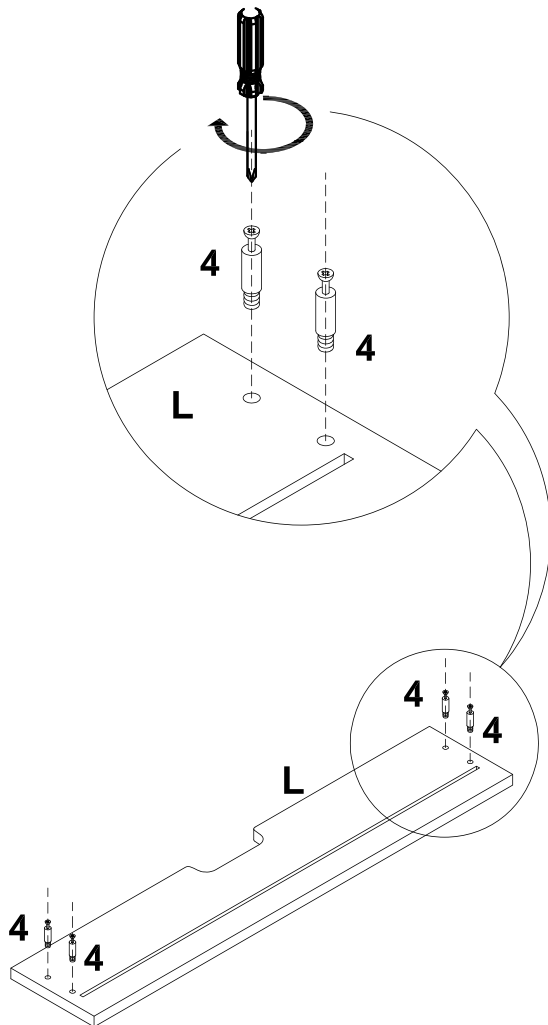

TRIXIE

Assembly and Care Instruction Cat House

Item No.		Color	Code
4023	XL Wainscot Panel Cat Litter Enclosure	white	6
		gray	7
		espresso-brown	8

Pos. No.	Description	Measurement	Quantity	Item No. -6	Item No. -7	Item No. -8
Pos. A	Roof panel	29.75 × 30 × 1 in. (75.6 × 53.1 × 2.4 cm)	1	40236-20	40237-20	40238-20
Pos. B	Rear wall	27 × 25.25 × 0.5 in. (68.4 × 63.9 × 1.2 cm)	1	40236-40	40237-40	40238-40
Pos. C	Side part with entrance, left	25.25 × 19.5 × 0.5 in. (63.9 × 49.5 × 1.5 cm)	1	40236-10	40237-10	40238-10
Pos. D	Side part with entrance, right	25.25 × 19.5 × 0.5 in. (63.9 × 49.5 × 1.5 cm)	1	40236-11	40237-11	40238-11
Pos. E	Baseplate	29 × 50.5 × 2 in. (73.9 × 52.2 × 5.2 cm)	1	40236-21	40237-21	40238-21
Pos. F	Door panels	25 × 14 × 0.5 in. (63.3 × 35.7 × 1.5 cm)	2	40236-30	40237-30	40238-30
Pos. G	Connection bar, front	27 × 2 × 0.5 in. (68.4 × 5 × 1.5 cm)	1	40236-41	40237-41	40238-41
Pos. H	Back for drawer	25 × 3.25 × 0.5 in. (63.7 × 8.5 × 1.2 cm)	1	40236-54	40237-54	40238-54
Pos. I	Side part for drawer, left	15.75 × 3.5 × 0.5 in. (40 × 8.7 × 1.2 cm)	1	40236-51	40237-51	40238-51
Pos. J	Side part for drawer, right	15.75 × 3.5 × 0.5 in. (40 × 8.7 × 1.2 cm)	1	40236-52	40237-52	40238-52
Pos. K	Bottom for drawer	26.25 × 16 × 0.25 in. (67 × 40.5 × 0.3 cm)	1	40236-50	40237-50	40238-50
Pos. L	Front part for drawer	26.75 × 5.25 × 0.5 in. (67.9 × 13.5 × 1.5 cm)	1	40236-53	40237-53	40238-53
Pos. 14	Screw set			4023-60	4023-60	4023-60

- Pos. 1

x14 pcs
- Pos. 2

x6 pcs
- Pos. 3

x6 pcs
- Pos. 4

x16 pcs
- Pos. 5

x16 pcs
- Pos. 6

x1 pcs
- Pos. 7

x2 pcs
- Pos. 8

x2 pcs
- Pos. 9

x4 pcs
- Pos. 10

x24 pcs
- Pos. 11

x4 pcs

ASSEMBLY INSTRUCTIONS

5					
	1 x 4 pcs	4 x 6 pcs	5 x 6 pcs	6 x 1 pc	10 x 2 pcs
  X		  ✓			
NO!		YES!			

6					
	1 x 4 pcs	5 x 6 pcs	9 x 4 pcs	10 x 10 pcs	7 x 2 pcs