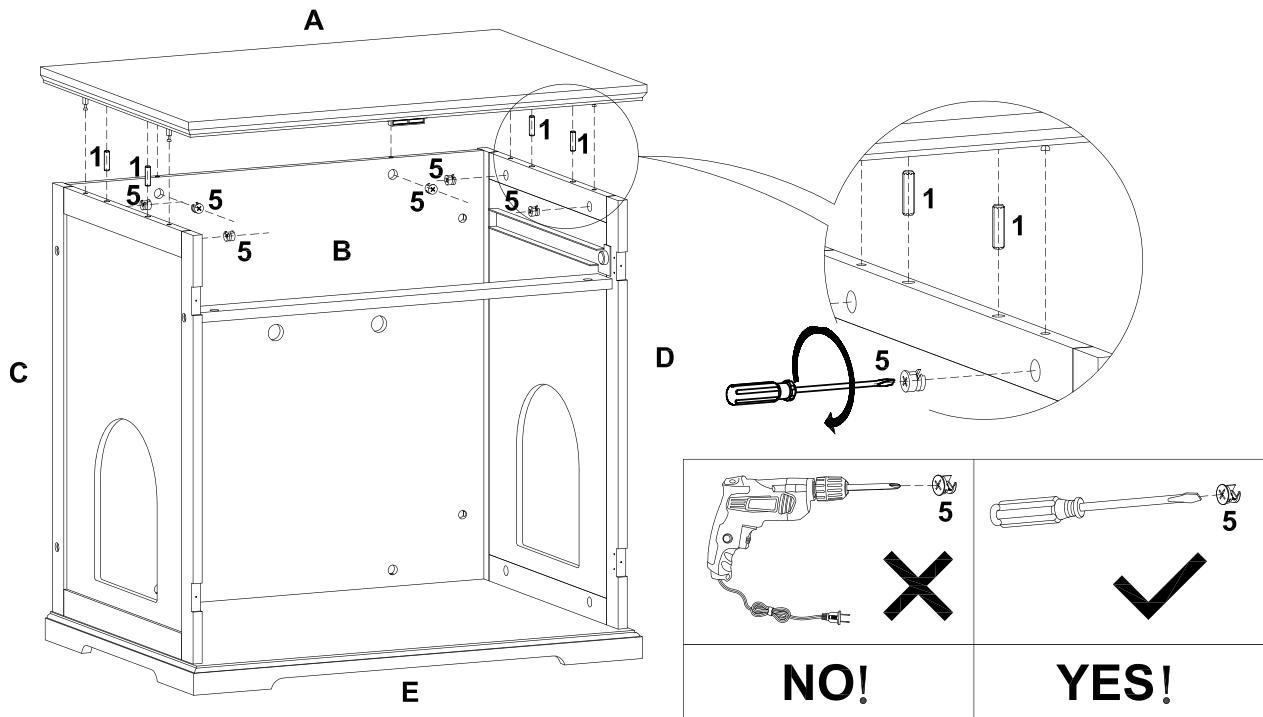

TRIXIE

Assembly and Care Instruction Cat House

Item No.		Color	Code
4023	XL Wainscot Panel Cat Litter Enclosure	white	6
		gray	7
		espresso-brown	8

Pos. No.	Description	Measurement	Quantity	Item No. -6	Item No. -7	Item No. -8
Pos. A	Roof panel	29.75 × 30 × 1 in. (75.6 × 53.1 × 2.4 cm)	1	40236-20	40237-20	40238-20
Pos. B	Rear wall	27 × 25.25 × 0.5 in. (68.4 × 63.9 × 1.2 cm)	1	40236-40	40237-40	40238-40
Pos. C	Side part with entrance, left	25.25 × 19.5 × 0.5 in. (63.9 × 49.5 × 1.5 cm)	1	40236-10	40237-10	40238-10
Pos. D	Side part with entrance, right	25.25 × 19.5 × 0.5 in. (63.9 × 49.5 × 1.5 cm)	1	40236-11	40237-11	40238-11
Pos. E	Baseplate	29 × 50.5 × 2 in. (73.9 × 52.2 × 5.2 cm)	1	40236-21	40237-21	40238-21
Pos. F	Door panels	25 × 14 × 0.5 in. (63.3 × 35.7 × 1.5 cm)	2	40236-30	40237-30	40238-30
Pos. G	Connection bar, front	27 × 2 × 0.5 in. (68.4 × 5 × 1.5 cm)	1	40236-41	40237-41	40238-41
Pos. H	Back for drawer	25 × 3.25 × 0.5 in. (63.7 × 8.5 × 1.2 cm)	1	40236-54	40237-54	40238-54
Pos. I	Side part for drawer, left	15.75 × 3.5 × 0.5 in. (40 × 8.7 × 1.2 cm)	1	40236-51	40237-51	40238-51
Pos. J	Side part for drawer, right	15.75 × 3.5 × 0.5 in. (40 × 8.7 × 1.2 cm)	1	40236-52	40237-52	40238-52
Pos. K	Bottom for drawer	26.25 × 16 × 0.25 in. (67 × 40.5 × 0.3 cm)	1	40236-50	40237-50	40238-50
Pos. L	Front part for drawer	26.75 × 5.25 × 0.5 in. (67.9 × 13.5 × 1.5 cm)	1	40236-53	40237-53	40238-53
Pos. 14	Screw set			4023-60	4023-60	4023-60

x2 pcs
- Pos. 9

x4 pcs
- Pos. 10

x24 pcs
- Pos. 11

x4 pcs

ASSEMBLY INSTRUCTIONS

5					
	1 x 4 pcs	4 x 6 pcs	5 x 6 pcs	6 x 1 pc	10 x 2 pcs
  X		  ✓			
NO!		YES!			

6					
	1 x 4 pcs	5 x 6 pcs	9 x 4 pcs	10 x 10 pcs	7 x 2 pcs