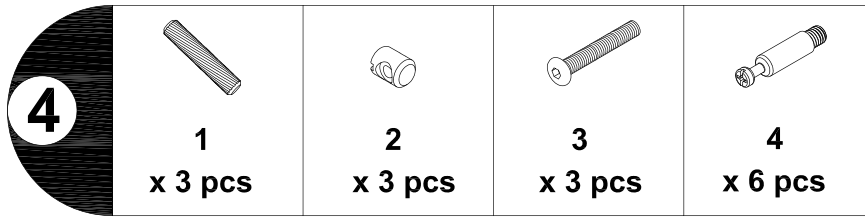

TRIXIE

Assembly and Care Instruction Cat House

Item No.		Color	Code
4023	XL Wainscot Panel Cat Litter Enclosure	white	6
		gray	7
		espresso-brown	8

Pos. No.	Description	Measurement	Quantity	Item No. -6	Item No. -7	Item No. -8
Pos. A	Roof panel	29.75 × 30 × 1 in. (75.6 × 53.1 × 2.4 cm)	1	40236-20	40237-20	40238-20
Pos. B	Rear wall	27 × 25.25 × 0.5 in. (68.4 × 63.9 × 1.2 cm)	1	40236-40	40237-40	40238-40
Pos. C	Side part with entrance, left	25.25 × 19.5 × 0.5 in. (63.9 × 49.5 × 1.5 cm)	1	40236-10	40237-10	40238-10
Pos. D	Side part with entrance, right	25.25 × 19.5 × 0.5 in. (63.9 × 49.5 × 1.5 cm)	1	40236-11	40237-11	40238-11
Pos. E	Baseplate	29 × 50.5 × 2 in. (73.9 × 52.2 × 5.2 cm)	1	40236-21	40237-21	40238-21
Pos. F	Door panels	25 × 14 × 0.5 in. (63.3 × 35.7 × 1.5 cm)	2	40236-30	40237-30	40238-30
Pos. G	Connection bar, front	27 × 2 × 0.5 in. (68.4 × 5 × 1.5 cm)	1	40236-41	40237-41	40238-41
Pos. H	Back for drawer	25 × 3.25 × 0.5 in. (63.7 × 8.5 × 1.2 cm)	1	40236-54	40237-54	40238-54
Pos. I	Side part for drawer, left	15.75 × 3.5 × 0.5 in. (40 × 8.7 × 1.2 cm)	1	40236-51	40237-51	40238-51
Pos. J	Side part for drawer, right	15.75 × 3.5 × 0.5 in. (40 × 8.7 × 1.2 cm)	1	40236-52	40237-52	40238-52
Pos. K	Bottom for drawer	26.25 × 16 × 0.25 in. (67 × 40.5 × 0.3 cm)	1	40236-50	40237-50	40238-50
Pos. L	Front part for drawer	26.75 × 5.25 × 0.5 in. (67.9 × 13.5 × 1.5 cm)	1	40236-53	40237-53	40238-53
Pos. 14	Screw set			4023-60	4023-60	4023-60

- Pos. 1

x14 pcs
- Pos. 2

x6 pcs
- Pos. 3

x6 pcs
- Pos. 4

x16 pcs
- Pos. 5

x16 pcs
- Pos. 6

x1 pcs
- Pos. 7

x2 pcs
- Pos. 8

x2 pcs
- Pos. 9

x4 pcs
- Pos. 10

x24 pcs
- Pos. 11

x4 pcs

ASSEMBLY INSTRUCTIONS

5					
	1 x 4 pcs	4 x 6 pcs	5 x 6 pcs	6 x 1 pc	10 x 2 pcs
  X		  ✓			
NO!		YES!			

6					
	1 x 4 pcs	5 x 6 pcs	9 x 4 pcs	10 x 10 pcs	7 x 2 pcs