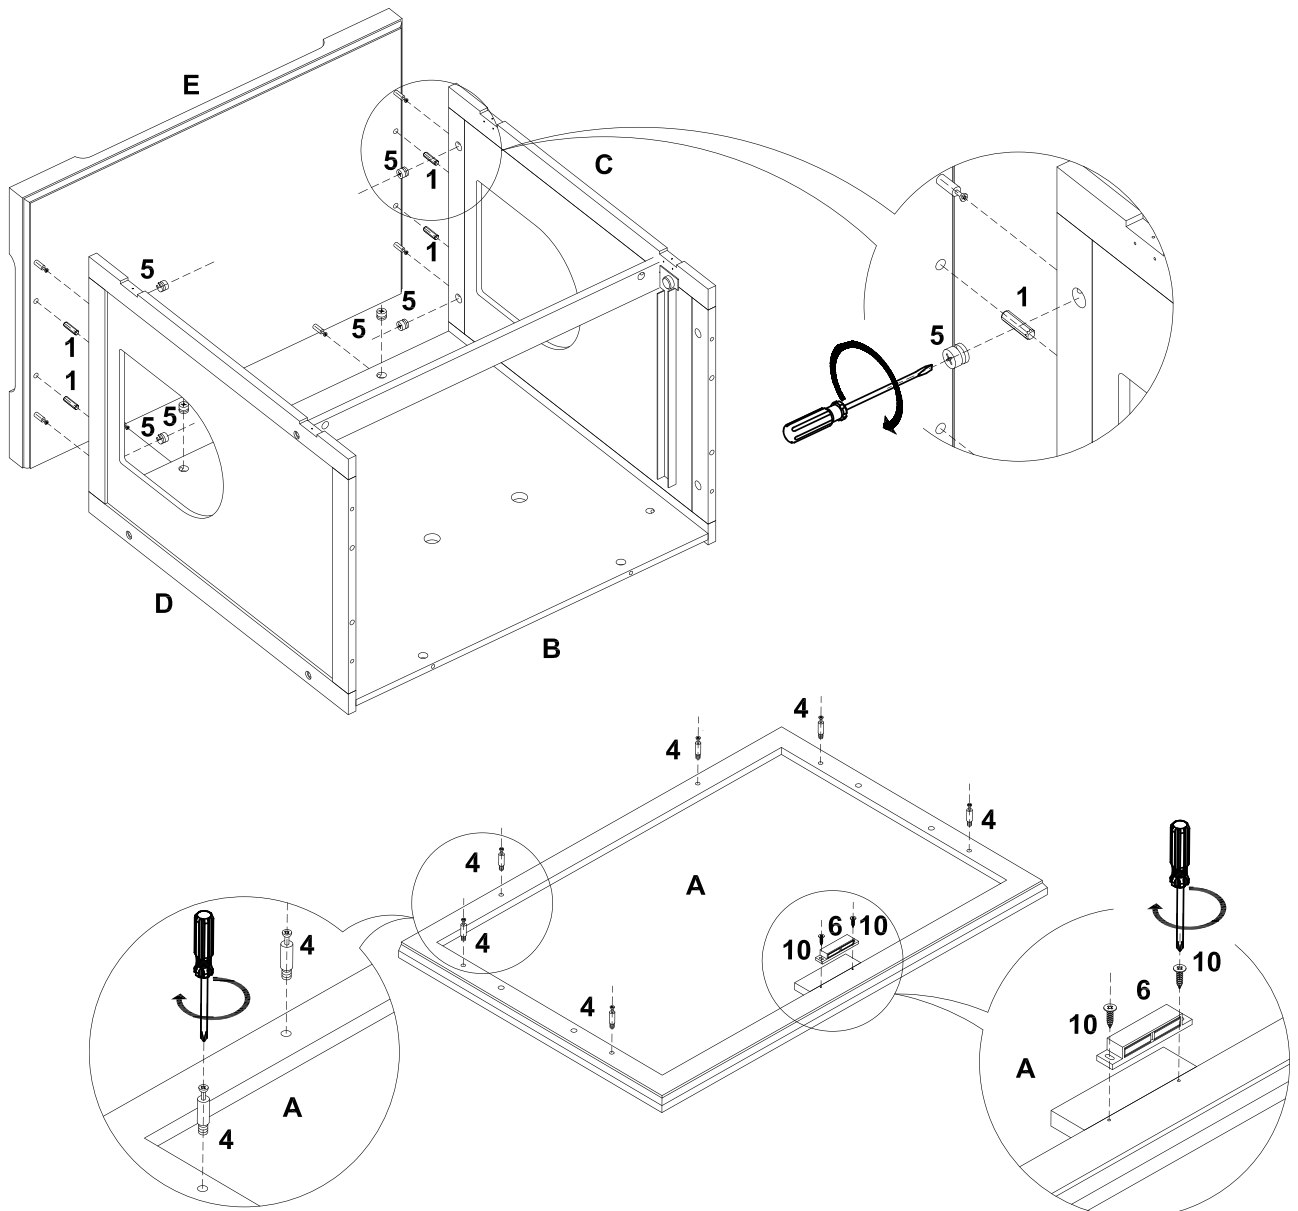

TRIXIE

Assembly and Care Instruction Cat House

Item No.		Color	Code
4023	XL Wainscot Panel Cat Litter Enclosure	white	6
		gray	7
		espresso-brown	8

Pos. No.	Description	Measurement	Quantity	Item No. -6	Item No. -7	Item No. -8
Pos. A	Roof panel	29.75 × 30 × 1 in. (75.6 × 53.1 × 2.4 cm)	1	40236-20	40237-20	40238-20
Pos. B	Rear wall	27 × 25.25 × 0.5 in. (68.4 × 63.9 × 1.2 cm)	1	40236-40	40237-40	40238-40
Pos. C	Side part with entrance, left	25.25 × 19.5 × 0.5 in. (63.9 × 49.5 × 1.5 cm)	1	40236-10	40237-10	40238-10
Pos. D	Side part with entrance, right	25.25 × 19.5 × 0.5 in. (63.9 × 49.5 × 1.5 cm)	1	40236-11	40237-11	40238-11
Pos. E	Baseplate	29 × 50.5 × 2 in. (73.9 × 52.2 × 5.2 cm)	1	40236-21	40237-21	40238-21
Pos. F	Door panels	25 × 14 × 0.5 in. (63.3 × 35.7 × 1.5 cm)	2	40236-30	40237-30	40238-30
Pos. G	Connection bar, front	27 × 2 × 0.5 in. (68.4 × 5 × 1.5 cm)	1	40236-41	40237-41	40238-41
Pos. H	Back for drawer	25 × 3.25 × 0.5 in. (63.7 × 8.5 × 1.2 cm)	1	40236-54	40237-54	40238-54
Pos. I	Side part for drawer, left	15.75 × 3.5 × 0.5 in. (40 × 8.7 × 1.2 cm)	1	40236-51	40237-51	40238-51
Pos. J	Side part for drawer, right	15.75 × 3.5 × 0.5 in. (40 × 8.7 × 1.2 cm)	1	40236-52	40237-52	40238-52
Pos. K	Bottom for drawer	26.25 × 16 × 0.25 in. (67 × 40.5 × 0.3 cm)	1	40236-50	40237-50	40238-50
Pos. L	Front part for drawer	26.75 × 5.25 × 0.5 in. (67.9 × 13.5 × 1.5 cm)	1	40236-53	40237-53	40238-53
Pos. 14	Screw set			4023-60	4023-60	4023-60

x2 pcs
- Pos. 9

x4 pcs
- Pos. 10

x24 pcs
- Pos. 11

x4 pcs

ASSEMBLY INSTRUCTIONS

5					
	1 x 4 pcs	4 x 6 pcs	5 x 6 pcs	6 x 1 pc	10 x 2 pcs
  X		  ✓			
NO!		YES!			

6					
	1 x 4 pcs	5 x 6 pcs	9 x 4 pcs	10 x 10 pcs	7 x 2 pcs