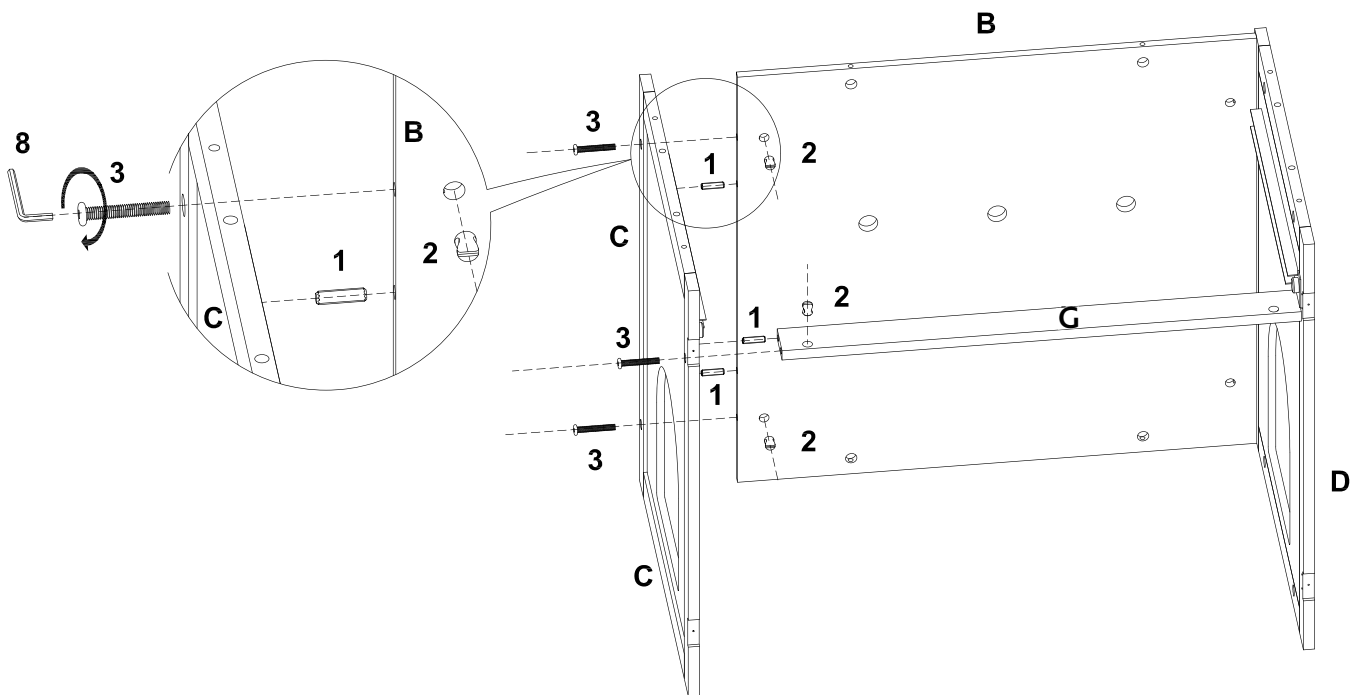

TRIXIE

Assembly and Care Instruction Cat House

Item No.		Color	Code
4023	XL Wainscot Panel Cat Litter Enclosure	white	6
		gray	7
		espresso-brown	8

Pos. No.	Description	Measurement	Quantity	Item No. -6	Item No. -7	Item No. -8
Pos. A	Roof panel	29.75 × 30 × 1 in. (75.6 × 53.1 × 2.4 cm)	1	40236-20	40237-20	40238-20
Pos. B	Rear wall	27 × 25.25 × 0.5 in. (68.4 × 63.9 × 1.2 cm)	1	40236-40	40237-40	40238-40
Pos. C	Side part with entrance, left	25.25 × 19.5 × 0.5 in. (63.9 × 49.5 × 1.5 cm)	1	40236-10	40237-10	40238-10
Pos. D	Side part with entrance, right	25.25 × 19.5 × 0.5 in. (63.9 × 49.5 × 1.5 cm)	1	40236-11	40237-11	40238-11
Pos. E	Baseplate	29 × 50.5 × 2 in. (73.9 × 52.2 × 5.2 cm)	1	40236-21	40237-21	40238-21
Pos. F	Door panels	25 × 14 × 0.5 in. (63.3 × 35.7 × 1.5 cm)	2	40236-30	40237-30	40238-30
Pos. G	Connection bar, front	27 × 2 × 0.5 in. (68.4 × 5 × 1.5 cm)	1	40236-41	40237-41	40238-41
Pos. H	Back for drawer	25 × 3.25 × 0.5 in. (63.7 × 8.5 × 1.2 cm)	1	40236-54	40237-54	40238-54
Pos. I	Side part for drawer, left	15.75 × 3.5 × 0.5 in. (40 × 8.7 × 1.2 cm)	1	40236-51	40237-51	40238-51
Pos. J	Side part for drawer, right	15.75 × 3.5 × 0.5 in. (40 × 8.7 × 1.2 cm)	1	40236-52	40237-52	40238-52
Pos. K	Bottom for drawer	26.25 × 16 × 0.25 in. (67 × 40.5 × 0.3 cm)	1	40236-50	40237-50	40238-50
Pos. L	Front part for drawer	26.75 × 5.25 × 0.5 in. (67.9 × 13.5 × 1.5 cm)	1	40236-53	40237-53	40238-53
Pos. 14	Screw set			4023-60	4023-60	4023-60

- Pos. 1

x14 pcs
- Pos. 2

x6 pcs
- Pos. 3

x6 pcs
- Pos. 4

x16 pcs
- Pos. 5

x16 pcs
- Pos. 6

x1 pcs
- Pos. 7

x2 pcs
- Pos. 8

x2 pcs
- Pos. 9

x4 pcs
- Pos. 10

x24 pcs
- Pos. 11

x4 pcs

ASSEMBLY INSTRUCTIONS

5					
	1 x 4 pcs	4 x 6 pcs	5 x 6 pcs	6 x 1 pc	10 x 2 pcs
  X		  ✓			
NO!		YES!			

6					
	1 x 4 pcs	5 x 6 pcs	9 x 4 pcs	10 x 10 pcs	7 x 2 pcs