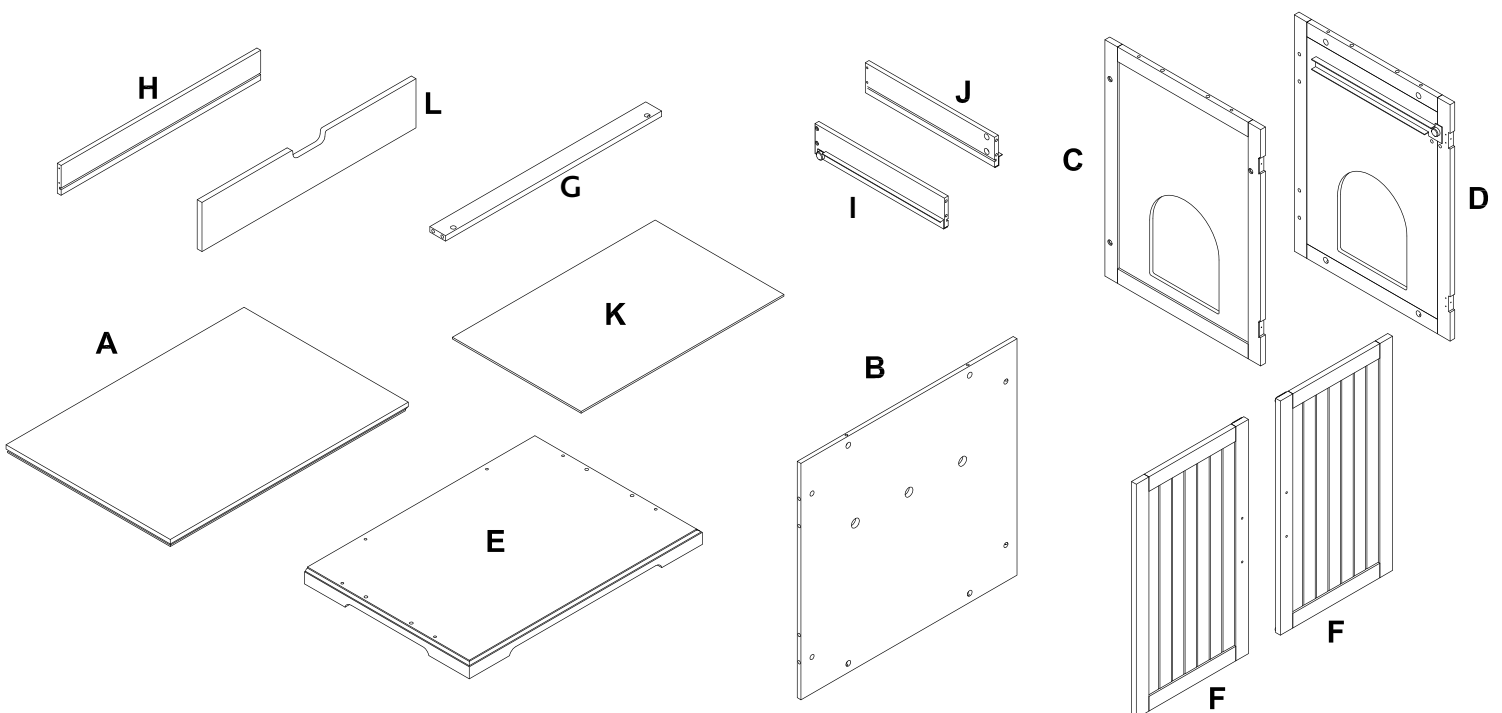

TRIXIE

Assembly and Care Instruction Cat House

Item No.		Color	Code
4023	XL Wainscot Panel Cat Litter Enclosure	white	6
		gray	7
		espresso-brown	8

Pos. No.	Description	Measurement	Quantity	Item No. -6	Item No. -7	Item No. -8
Pos. A	Roof panel	29.75 × 30 × 1 in. (75.6 × 53.1 × 2.4 cm)	1	40236-20	40237-20	40238-20
Pos. B	Rear wall	27 × 25.25 × 0.5 in. (68.4 × 63.9 × 1.2 cm)	1	40236-40	40237-40	40238-40
Pos. C	Side part with entrance, left	25.25 × 19.5 × 0.5 in. (63.9 × 49.5 × 1.5 cm)	1	40236-10	40237-10	40238-10
Pos. D	Side part with entrance, right	25.25 × 19.5 × 0.5 in. (63.9 × 49.5 × 1.5 cm)	1	40236-11	40237-11	40238-11
Pos. E	Baseplate	29 × 50.5 × 2 in. (73.9 × 52.2 × 5.2 cm)	1	40236-21	40237-21	40238-21
Pos. F	Door panels	25 × 14 × 0.5 in. (63.3 × 35.7 × 1.5 cm)	2	40236-30	40237-30	40238-30
Pos. G	Connection bar, front	27 × 2 × 0.5 in. (68.4 × 5 × 1.5 cm)	1	40236-41	40237-41	40238-41
Pos. H	Back for drawer	25 × 3.25 × 0.5 in. (63.7 × 8.5 × 1.2 cm)	1	40236-54	40237-54	40238-54
Pos. I	Side part for drawer, left	15.75 × 3.5 × 0.5 in. (40 × 8.7 × 1.2 cm)	1	40236-51	40237-51	40238-51
Pos. J	Side part for drawer, right	15.75 × 3.5 × 0.5 in. (40 × 8.7 × 1.2 cm)	1	40236-52	40237-52	40238-52
Pos. K	Bottom for drawer	26.25 × 16 × 0.25 in. (67 × 40.5 × 0.3 cm)	1	40236-50	40237-50	40238-50
Pos. L	Front part for drawer	26.75 × 5.25 × 0.5 in. (67.9 × 13.5 × 1.5 cm)	1	40236-53	40237-53	40238-53
Pos. 14	Screw set			4023-60	4023-60	4023-60

- Pos. 1

x14 pcs
- Pos. 2

x6 pcs
- Pos. 3

x6 pcs
- Pos. 4

x16 pcs
- Pos. 5

x16 pcs
- Pos. 6

x1 pcs
- Pos. 7

x2 pcs
- Pos. 8

x2 pcs
- Pos. 9

x4 pcs
- Pos. 10

x24 pcs
- Pos. 11

x4 pcs

ASSEMBLY INSTRUCTIONS

5					
	1 x 4 pcs	4 x 6 pcs	5 x 6 pcs	6 x 1 pc	10 x 2 pcs
  X		  ✓			
NO!		YES!			

6					
	1 x 4 pcs	5 x 6 pcs	9 x 4 pcs	10 x 10 pcs	7 x 2 pcs