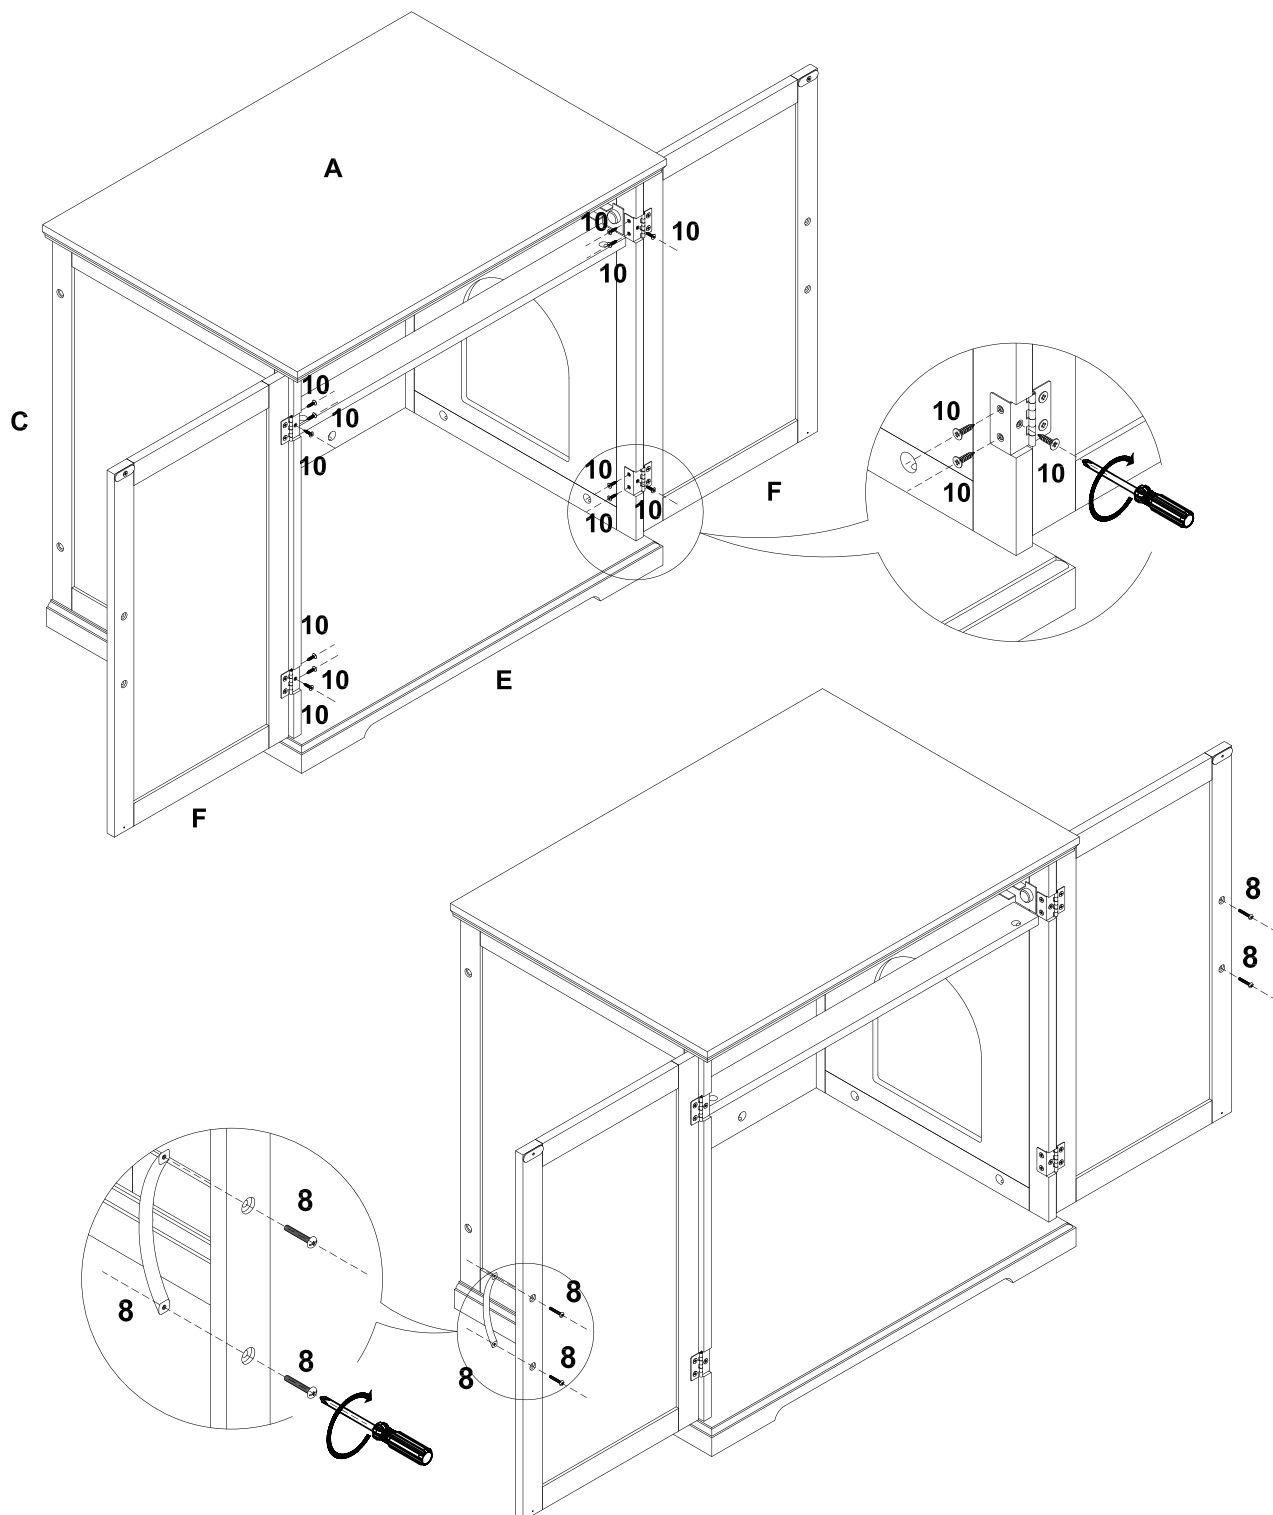

TRIXIE

Assembly and Care Instruction Cat House

Item No.		Color	Code
4023	XL Wainscot Panel Cat Litter Enclosure	white	6
		gray	7
		espresso-brown	8

Pos. No.	Description	Measurement	Quantity	Item No. -6	Item No. -7	Item No. -8
Pos. A	Roof panel	29.75 × 30 × 1 in. (75.6 × 53.1 × 2.4 cm)	1	40236-20	40237-20	40238-20
Pos. B	Rear wall	27 × 25.25 × 0.5 in. (68.4 × 63.9 × 1.2 cm)	1	40236-40	40237-40	40238-40
Pos. C	Side part with entrance, left	25.25 × 19.5 × 0.5 in. (63.9 × 49.5 × 1.5 cm)	1	40236-10	40237-10	40238-10
Pos. D	Side part with entrance, right	25.25 × 19.5 × 0.5 in. (63.9 × 49.5 × 1.5 cm)	1	40236-11	40237-11	40238-11
Pos. E	Baseplate	29 × 50.5 × 2 in. (73.9 × 52.2 × 5.2 cm)	1	40236-21	40237-21	40238-21
Pos. F	Door panels	25 × 14 × 0.5 in. (63.3 × 35.7 × 1.5 cm)	2	40236-30	40237-30	40238-30
Pos. G	Connection bar, front	27 × 2 × 0.5 in. (68.4 × 5 × 1.5 cm)	1	40236-41	40237-41	40238-41
Pos. H	Back for drawer	25 × 3.25 × 0.5 in. (63.7 × 8.5 × 1.2 cm)	1	40236-54	40237-54	40238-54
Pos. I	Side part for drawer, left	15.75 × 3.5 × 0.5 in. (40 × 8.7 × 1.2 cm)	1	40236-51	40237-51	40238-51
Pos. J	Side part for drawer, right	15.75 × 3.5 × 0.5 in. (40 × 8.7 × 1.2 cm)	1	40236-52	40237-52	40238-52
Pos. K	Bottom for drawer	26.25 × 16 × 0.25 in. (67 × 40.5 × 0.3 cm)	1	40236-50	40237-50	40238-50
Pos. L	Front part for drawer	26.75 × 5.25 × 0.5 in. (67.9 × 13.5 × 1.5 cm)	1	40236-53	40237-53	40238-53
Pos. 14	Screw set			4023-60	4023-60	4023-60

- Pos. 1

x14 pcs
- Pos. 2

x6 pcs
- Pos. 3

x6 pcs
- Pos. 4

x16 pcs
- Pos. 5

x16 pcs
- Pos. 6

x1 pcs
- Pos. 7

x2 pcs
- Pos. 8

x2 pcs
- Pos. 9

x4 pcs
- Pos. 10

x24 pcs
- Pos. 11

x4 pcs

ASSEMBLY INSTRUCTIONS

5					
	1 x 4 pcs	4 x 6 pcs	5 x 6 pcs	6 x 1 pc	10 x 2 pcs
  X		  ✓			
NO!		YES!			

6					
	1 x 4 pcs	5 x 6 pcs	9 x 4 pcs	10 x 10 pcs	7 x 2 pcs