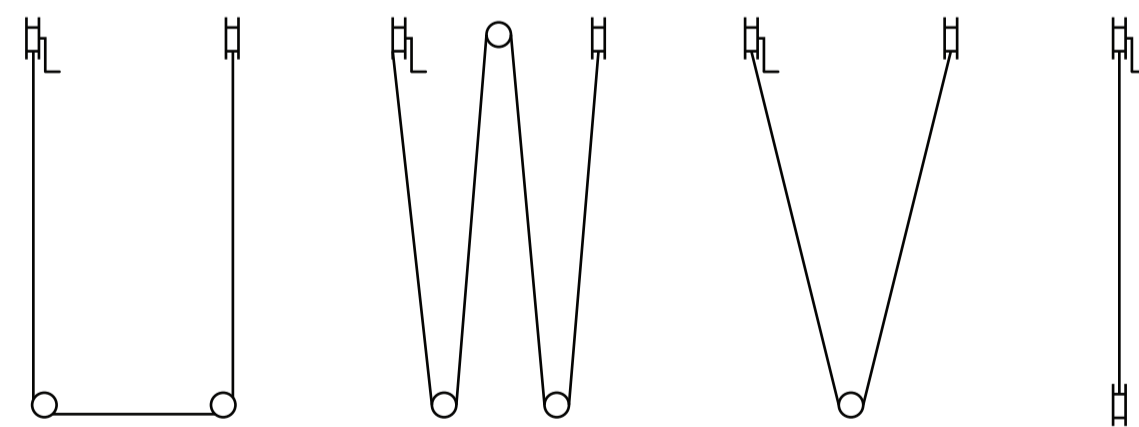

FRONT

PIC® FLY RIBBON REEL KIT

Pest Free Living

INSTRUCTION MANUAL FOR 1000FT REFILLABLE SYSTEM

ASSEMBLY

BASIC

ADVANCED

OTHER HANGING PATTERNS

Manufactured For:
PIC® Corporation
1101-1107 West Elizabeth Ave.
Linden, NJ 07036
1-800-799-7302

Made in China
EPA Est. No. 102413-CHN-1
Stock # FLY-REEL
v101022b

BACK

PIC® EQUIPO DE CARRETE DE CINTA PARA MOSCAS