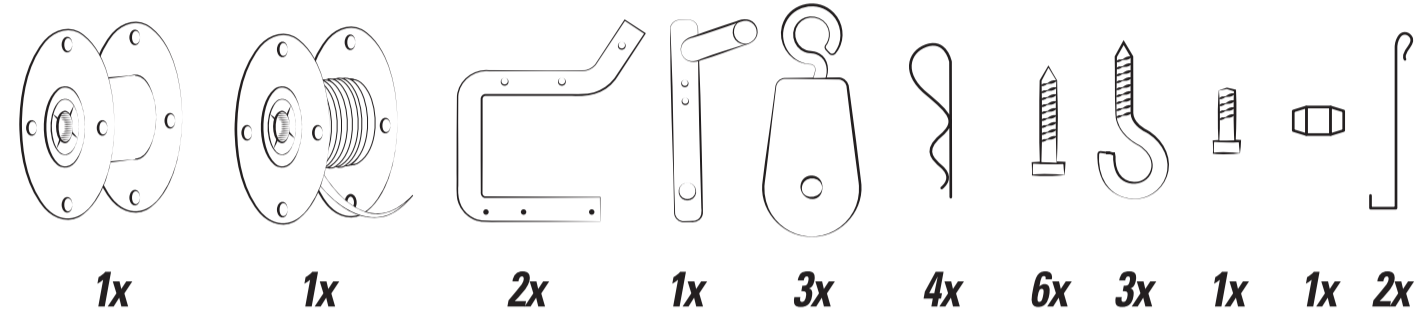

FRONT

PIC® FLY RIBBON REEL KIT

Pest Free Living

INSTRUCTION MANUAL FOR 1000FT REFILLABLE SYSTEM

ASSEMBLY

BASIC

ADVANCED

OTHER HANGING PATTERNS

Manufactured For:
PIC® Corporation
1101-1107 West Elizabeth Ave.
Linden, NJ 07036
1-800-799-7302

Made in China
EPA Est. No. 102413-CHN-1
Stock # FLY-REEL
v101022b

BACK

PIC® EQUIPO DE CARRETE DE CINTA PARA MOSCAS