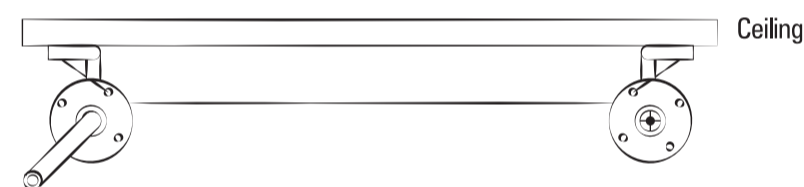

FRONT

PIC® FLY RIBBON REEL KIT

Pest Free Living

INSTRUCTION MANUAL FOR 1000FT REFILLABLE SYSTEM

ASSEMBLY

BASIC

ADVANCED

OTHER HANGING PATTERNS

Manufactured For:
PIC® Corporation
1101-1107 West Elizabeth Ave.
Linden, NJ 07036
1-800-799-7302

Made in China
EPA Est. No. 102413-CHN-1
Stock # FLY-REEL
v101022b

BACK

PIC® EQUIPO DE CARRETE DE CINTA PARA MOSCAS