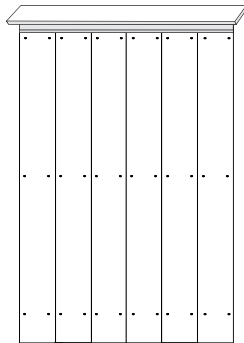

COLOR OPTIONS

Palmetto Brown

Sabal Gray

BOARDS & COMPONENTS

Boards

Oasis composite boards can be assembled to your preferences, including these styles:

**6' Dog Ear
Side By Side**

**8' Square Board
Side By Side With Trim**

**8' Square Board
Board on Board With Trim**

Components

6' Dog Ear Board

8' Square Board

Top Cap

Z Rail

JOIN THE REVOLUTION.
FortressBP.com | 866.323.4766

RESIDENTIAL | COMMERCIAL | INDUSTRIAL