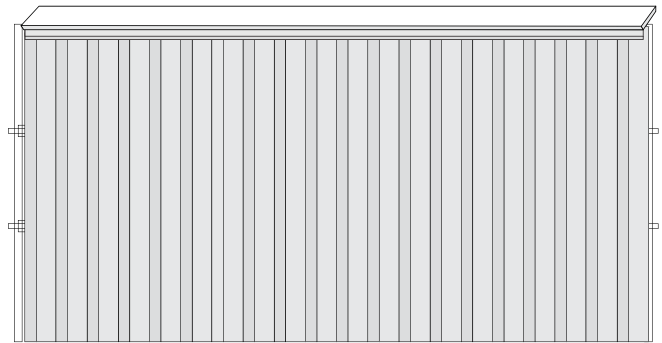

**8' Square Board
Board on Board With Trim**