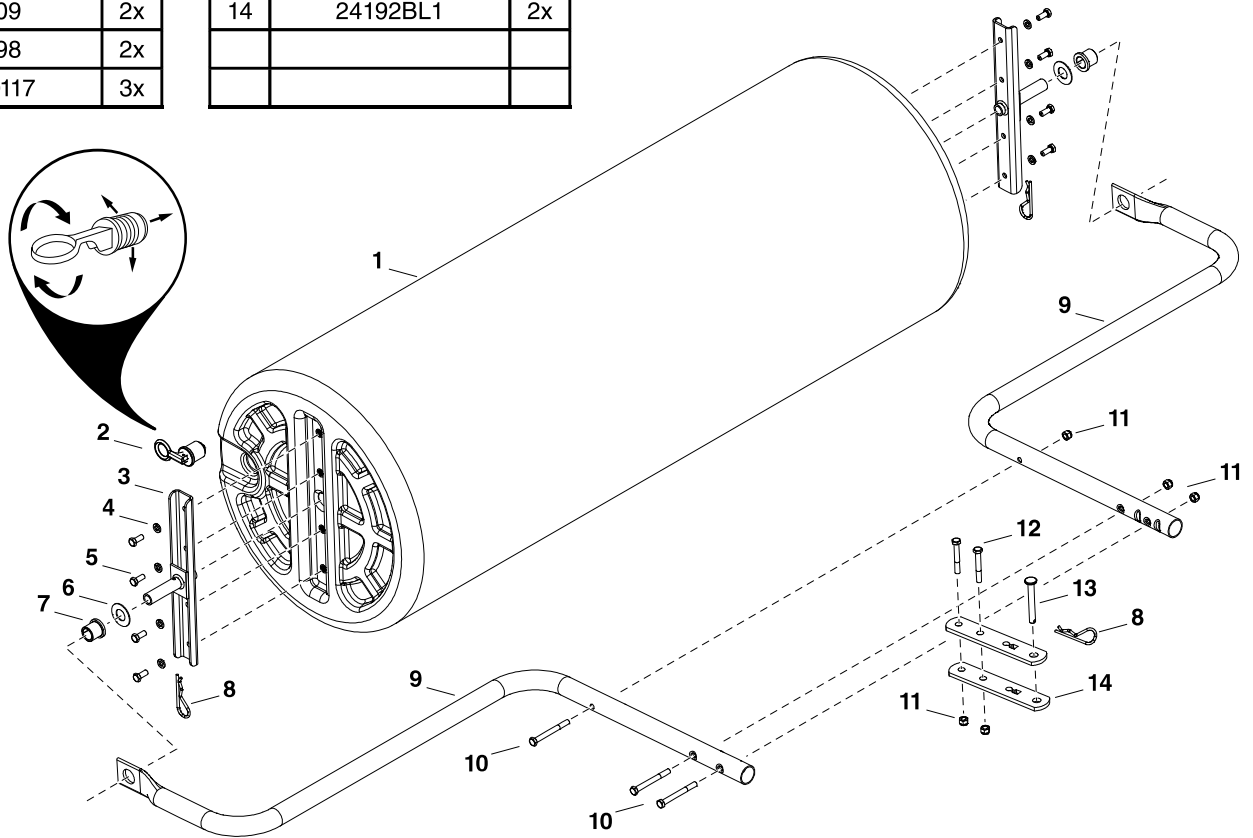

45-0604 / 45-0606

1	Roller drum	1x
2	49467	1x
3	6-740BL3	2x
4	43086	8x
5	43182	8x
6	43009	2x
7	44798	2x
8	714-0117	3x

9	2-631BL3 (45-0604) 2-639BL3 (45-0606)	2x
10	46782	3x
11	47810	5x
12	43224	2x
13	47623	1x
14	24192BL1	2x

SpeedEPart *the fastest way to purchase parts* www.speedepart.com

REPAIR PARTS
 Agri-Fab, Inc.
 809 South Hamilton
 Sullivan, IL. 61951
 217-728-8388
www.agri-fab.com