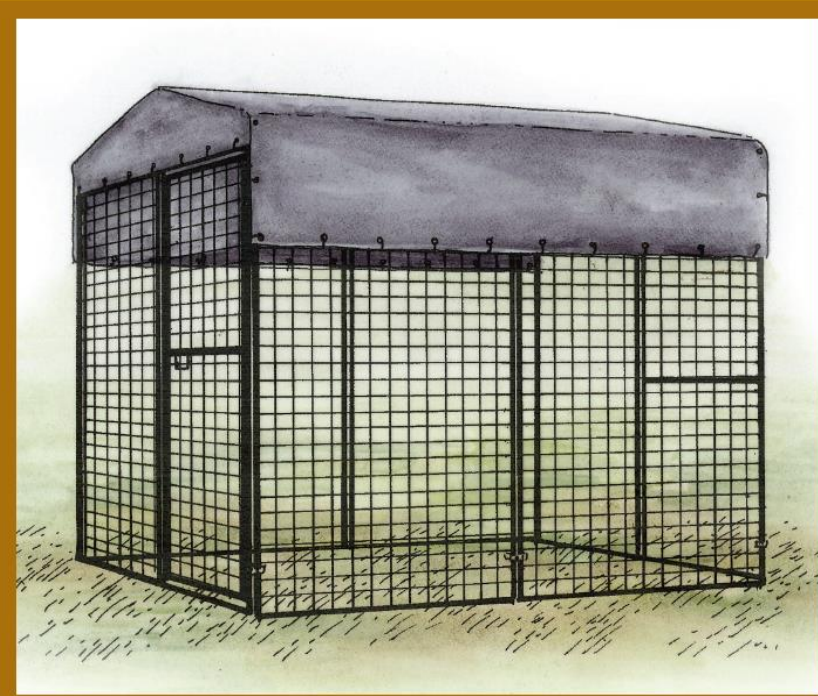

contents/description

- Keep chickens cool and dry . . . yet have room to roam
- Heavy duty canvas
- Fits securely to the Run and wraps around the edge
- Size: 6'6" W. x 7'6" L.
 - Fits 6'6" x 7'6" x 6'3" Chicken Run and covers half of the 6'6" x 15' x 6'3" Chicken Run

SKU# CKTRP34

**Rugged Ranch
Chicken Run Tarp**
6'6" W. x 7'6" L.

Instruction Manual

happy
with our product?

Please help us spread the word
by leaving a review at:
www.OverEZchickencoop.com

OverEZ
Chicken Coop[®]

for more information about all our products visit: www.OverEZchickencoop.com

Rugged Ranch Chicken Run Tarp Instructions

This Tarp is for a Rugged Ranch Chicken Run.

STEP 1:

Open up the tarp and drape over the Rugged Ranch Chicken Run. Make sure the shorter side of the tarp is on the man door side of the run.